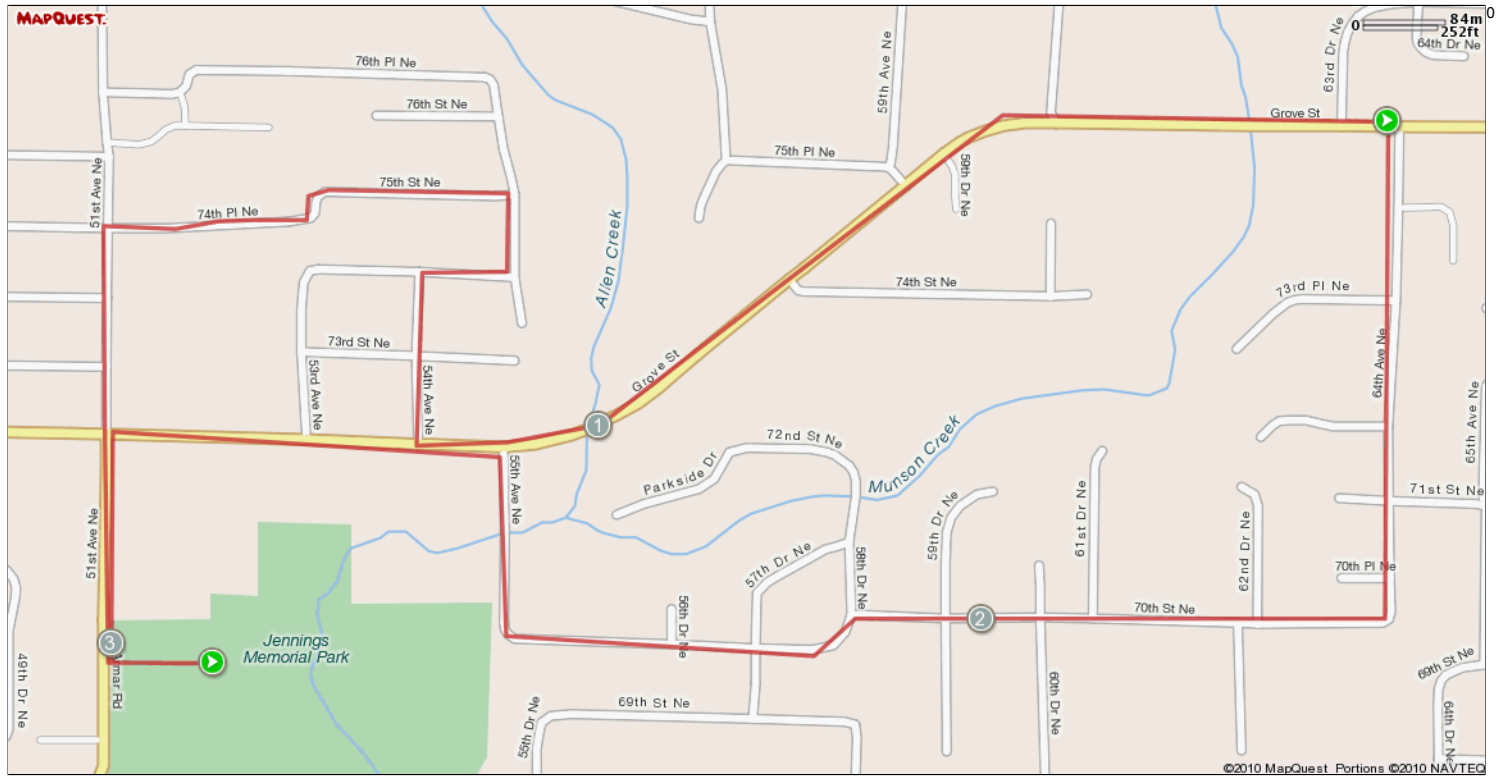

ROUTE DESCRIPTION:  
No Description Provided

ROUTE DESCRIPTION:  
 No Description Provided

Notes		
AT	FOR	NOTES
0.23 mi.	857ft	Cross Grove street and continue on 51st until 74th.
0.39 mi.	1439ft	Right on 74th.
0.66 mi.	590ft	Turn right at 55th then left at 74th again
0.78 mi.	4382ft	Left at 54th and run out to Grove Street. Turn left onto Grove.
1.61 mi.	1956ft	Right at 64th Avenue. Follow road back as it curves to 70th Street.
1.98 mi.	2980ft	Right at 70th and follow towards back of Jennings Park.

Notes		
AT	FOR	NOTES
2.54 mi.	705ft	Stay on left as you turn to run up 55th. It's a hill so be ready! Once you hit Grove
2.67 mi.	1287ft	Left on Grove! You're almost done!
2.92 mi.	904ft	Left at Armar and back to the park. Keep smiling!
3.09 mi.	-	Right on Armar Road

ROUTE DESCRIPTION:  
 No Description Provided

Notes			
AT	FOR	NOTES	
0.23 mi.	↑	857ft	Cross Grove street and continue on 51st until 74th.
0.39 mi.	→	1439ft	Right on 74th.
0.66 mi.	↻	590ft	Turn right at 55th then left at 74th again
0.78 mi.	←	4382ft	Left at 54th and run out to Grove Street. Turn left onto Grove.
1.61 mi.	→	1956ft	Right at 64th Avenue. Follow road back as it curves to 70th Street.
This segment shows [2]1.98 mi. (10,436 ft.) of your route.			

Notes			
AT	FOR	NOTES	
1.98 mi.	→	2980ft	Right at 70th and follow towards back of Jennings Park.
2.54 mi.	↻	705ft	Stay on left as you turn to run up 55th. It's a hill so be ready! Once you hit Grove
2.67 mi.	←	1287ft	Left on Grove! You're almost done!
2.92 mi.	←	904ft	Left at Armar and back to the park. Keep smiling!
3.09 mi.	→	-	Right on Armar Road
This segment shows [2]1.48 mi. (7,831 ft.) of your route.			