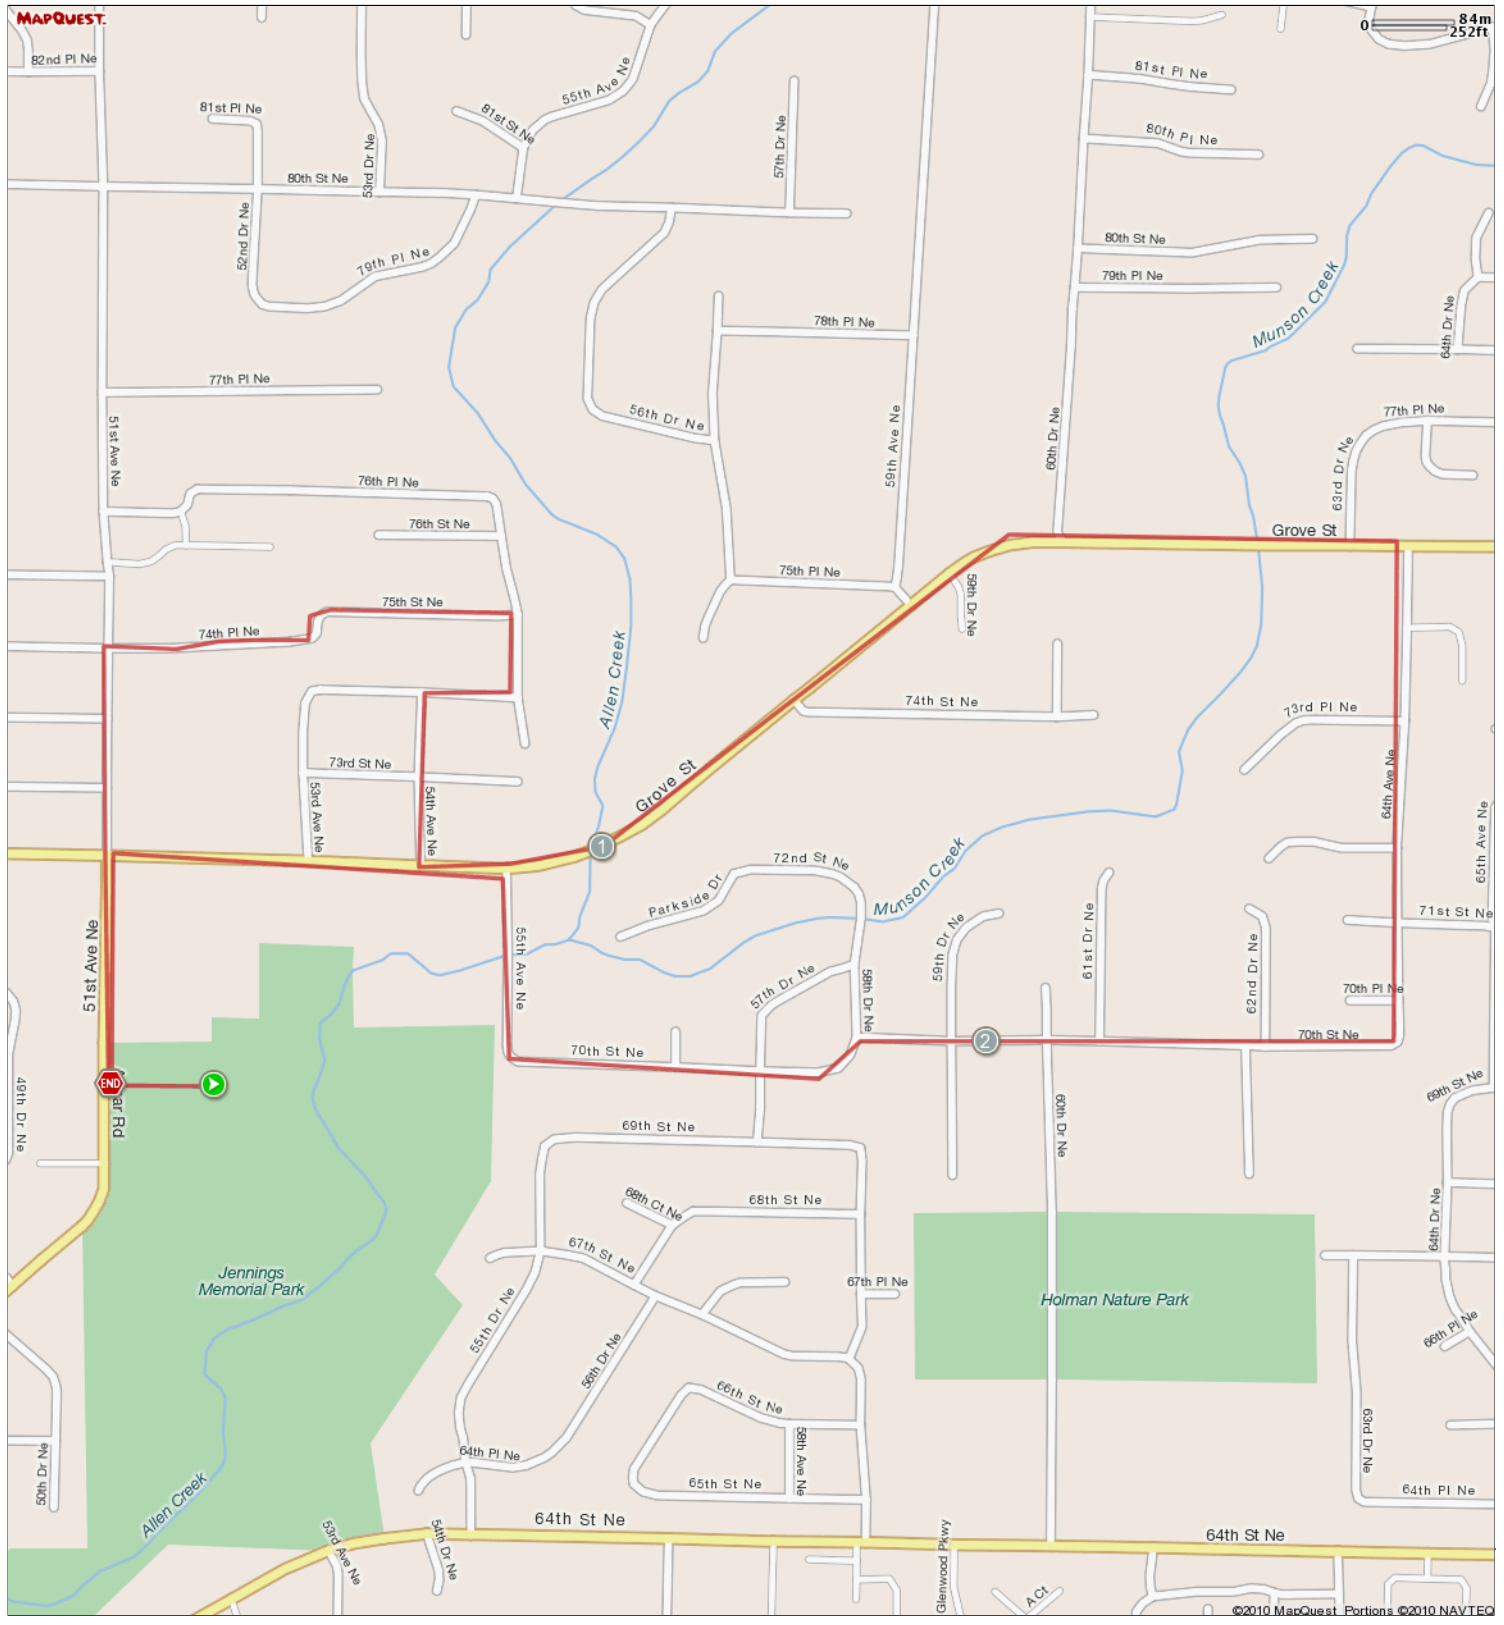

ROUTE DESCRIPTION:  
No Description Provided

ROUTE DESCRIPTION:  
 No Description Provided

Notes		
AT	FOR	NOTES
0.23 mi.	857ft	Cross Grove street and continue on 51st until 74th.
0.39 mi.	1439ft	Right on 74th.
0.66 mi.	590ft	Turn right at 55th then left at 74th again
0.78 mi.	4382ft	Left at 54th and run out to Grove Street. Turn left onto Grove.
1.61 mi.	1956ft	Right at 64th Avenue. Follow road back as it curves to 70th Street.
1.98 mi.	2980ft	Right at 70th and follow towards back of Jennings Park.

Notes		
AT	FOR	NOTES
2.54 mi.	705ft	Stay on left as you turn to run up 55th. It's a hill so be ready! Once you hit Grove
2.67 mi.	1287ft	Left on Grove! You're almost done!
2.92 mi.	904ft	Left at Armar and back to the park. Keep smiling!
3.09 mi.	-	Right on Armar Road

ROUTE DESCRIPTION:  
 No Description Provided

Notes			
AT	FOR	NOTES	
0.23 mi.	↑	857ft	Cross Grove street and continue on 51st until 74th.
0.39 mi.	→	1439ft	Right on 74th.
0.66 mi.	↻	590ft	Turn right at 55th then left at 74th again
0.78 mi.	←	4382ft	Left at 54th and run out to Grove Street. Turn left onto Grove.
1.61 mi.	→	1956ft	Right at 64th Avenue. Follow road back as it curves to 70th Street.
This segment shows [2]1.98 mi. (10,436 ft.) of your route.			

Notes			
AT	FOR	NOTES	
1.98 mi.	→	2980ft	Right at 70th and follow towards back of Jennings Park.
2.54 mi.	↻	705ft	Stay on left as you turn to run up 55th. It's a hill so be ready! Once you hit Grove
2.67 mi.	←	1287ft	Left on Grove! You're almost done!
2.92 mi.	←	904ft	Left at Armar and back to the park. Keep smiling!
3.09 mi.	→	-	Right on Armar Road
This segment shows [2]1.48 mi. (7,831 ft.) of your route.			