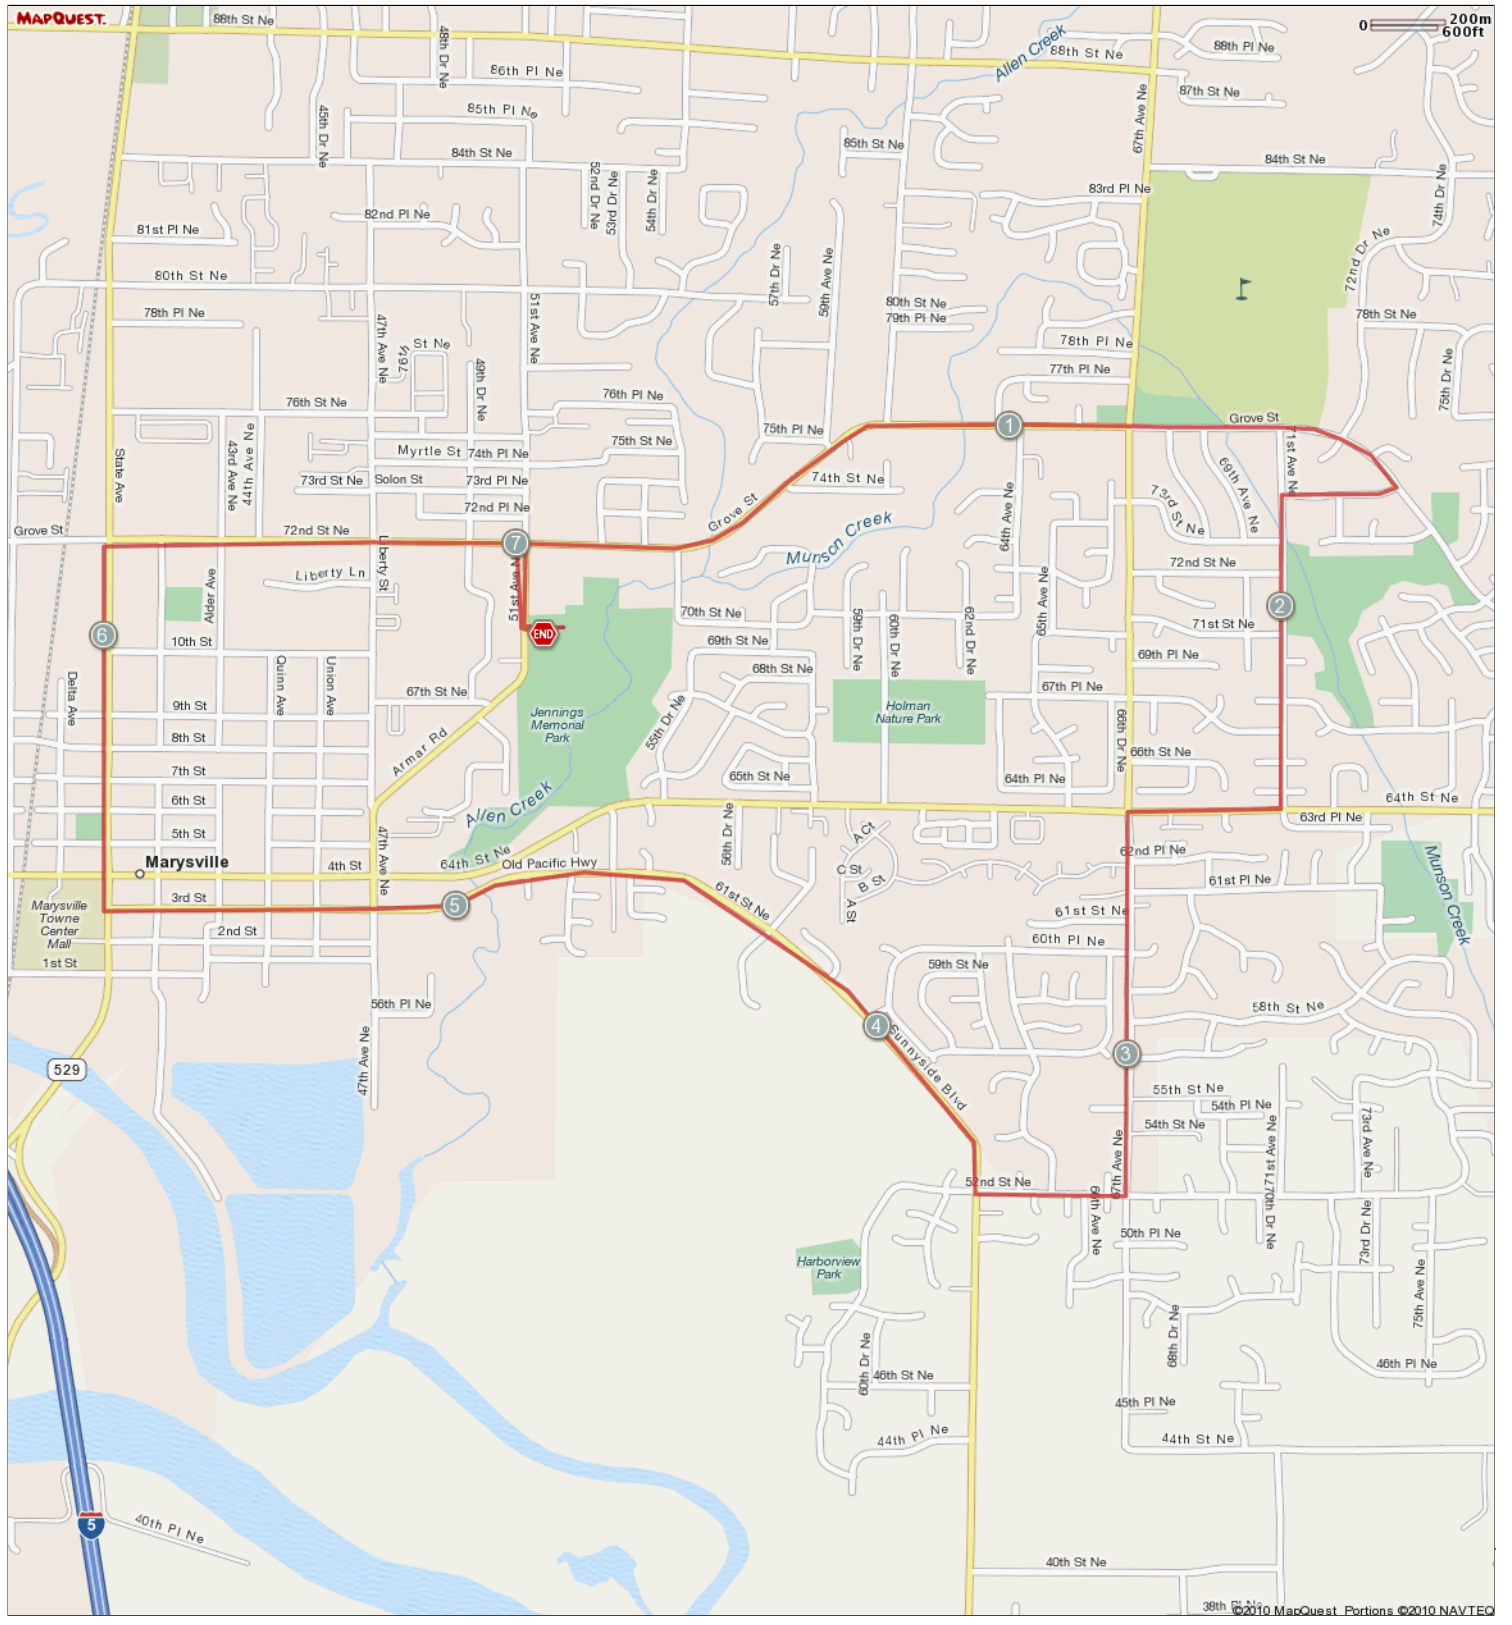

ROUTE DESCRIPTION:  
No Description Provided

ROUTE DESCRIPTION:  
 No Description Provided

Notes		
AT	FOR	NOTES
0.06 mi.	852ft	Right out of Park
0.23 mi.	<b>1mi</b> 2976ft	Rt at Grove Street
1.79 mi.	1010ft	Rt at 74th St NE
1.98 mi.	2116ft	Left at Carlson Rd/71st
2.38 mi.	1115ft	Left at 67th St
2.59 mi.	1328ft	Rt at 64th/4th
2.84 mi.	3954ft	Left onto 67th
3.59 mi.	1304ft	Right onto 52nd

Notes		
AT	FOR	NOTES
3.84 mi.	<b>1mi</b> 1787ft	Right onto 63rd which becomes 61st/ Sunnyside.
5.18 mi.	<b>1mi</b> 767ft	Continue down 3rd Street
6.32 mi.	-	Rt onto Grove

ROUTE DESCRIPTION:  
 No Description Provided

Notes			
AT	FOR	NOTES	
0.06 mi.		852ft	Right out of Park
0.23 mi.		1mi 2976ft	Rt at Grove Street
1.79 mi.		1010ft	Rt at 74th St NE
1.98 mi.		2116ft	Left at Carlson Rd/71st
2.38 mi.		1115ft	Left at 67th St
2.59 mi.		1328ft	Rt at 64th/4th
This segment shows [2]2.84 mi. (15,016 ft.) of your route.			

Notes			
AT	FOR	NOTES	
2.84 mi.		3954ft	Left onto 67th
3.59 mi.		1304ft	Right onto 52nd
3.84 mi.		1mi 1787ft	Right onto 63rd which becomes 61st/Sunnyside.
5.18 mi.		1mi 767ft	Continue down 3rd Street
6.32 mi.		-	Rt onto Grove
This segment shows [2]4.62 mi. (24,372 ft.) of your route.			