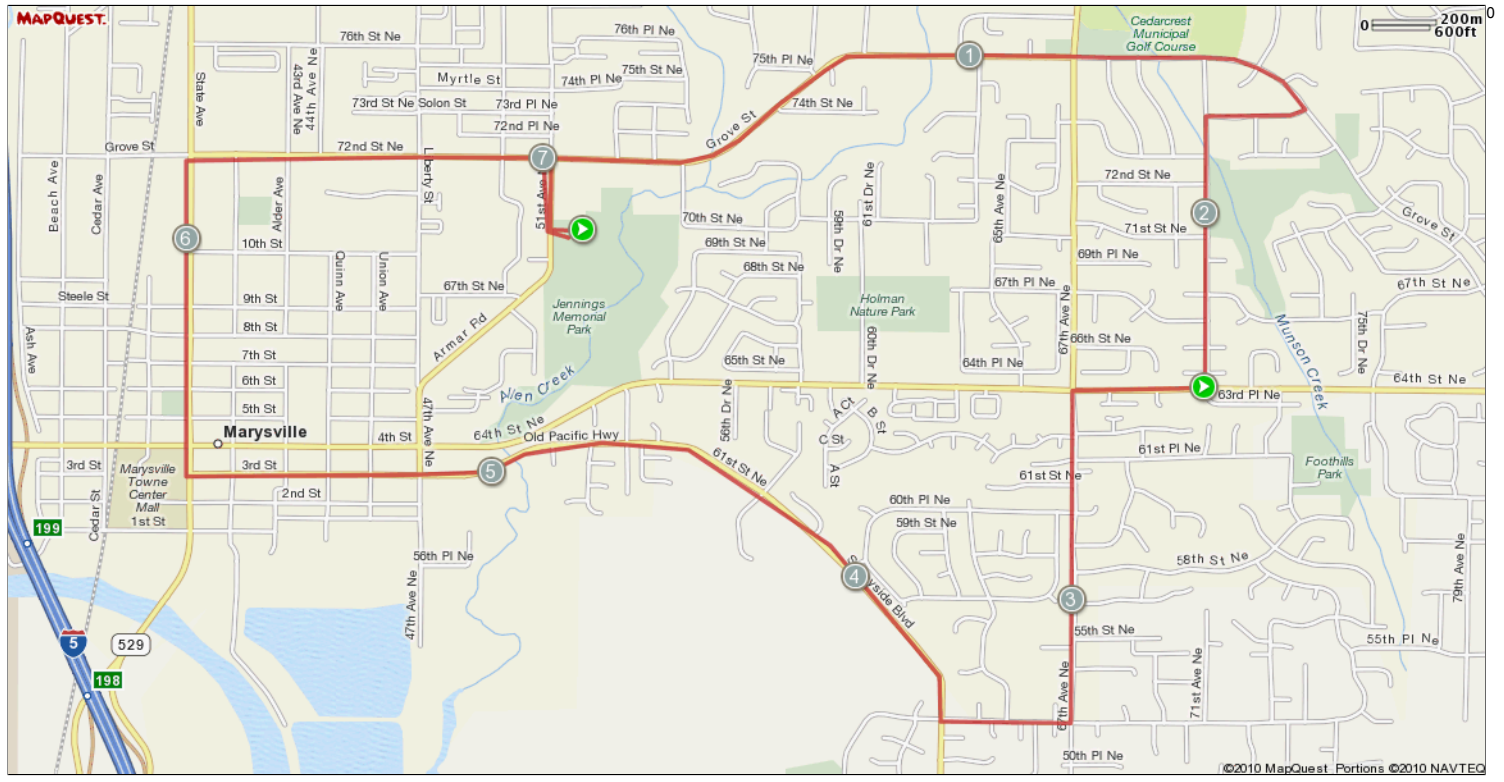

ROUTE DESCRIPTION:  
No Description Provided

ROUTE DESCRIPTION:  
 No Description Provided

Notes		
AT	FOR	NOTES
0.06 mi.	852ft	Right out of Park
0.23 mi.	<b>1mi</b> 2976ft	Rt at Grove Street
1.79 mi.	1010ft	Rt at 74th St NE
1.98 mi.	2116ft	Left at Carlson Rd/71st
2.38 mi.	1115ft	Left at 67th St
2.59 mi.	1328ft	Rt at 64th/4th
2.84 mi.	3954ft	Left onto 67th
3.59 mi.	1304ft	Right onto 52nd

Notes		
AT	FOR	NOTES
3.84 mi.	<b>1mi</b> 1787ft	Right onto 63rd which becomes 61st/ Sunnyside.
5.18 mi.	<b>1mi</b> 767ft	Continue down 3rd Street
6.32 mi.	-	Rt onto Grove

ROUTE DESCRIPTION:  
 No Description Provided

Notes			
AT	FOR	NOTES	
0.06 mi.		852ft	Right out of Park
0.23 mi.		1mi 2976ft	Rt at Grove Street
1.79 mi.		1010ft	Rt at 74th St NE
1.98 mi.		2116ft	Left at Carlson Rd/71st
2.38 mi.		1115ft	Left at 67th St
2.59 mi.		1328ft	Rt at 64th/4th
This segment shows [2]2.84 mi. (15,016 ft.) of your route.			

Notes			
AT	FOR	NOTES	
2.84 mi.		3954ft	Left onto 67th
3.59 mi.		1304ft	Right onto 52nd
3.84 mi.		1mi 1787ft	Right onto 63rd which becomes 61st/Sunnyside.
5.18 mi.		1mi 767ft	Continue down 3rd Street
6.32 mi.		-	Rt onto Grove
This segment shows [2]4.62 mi. (24,372 ft.) of your route.			