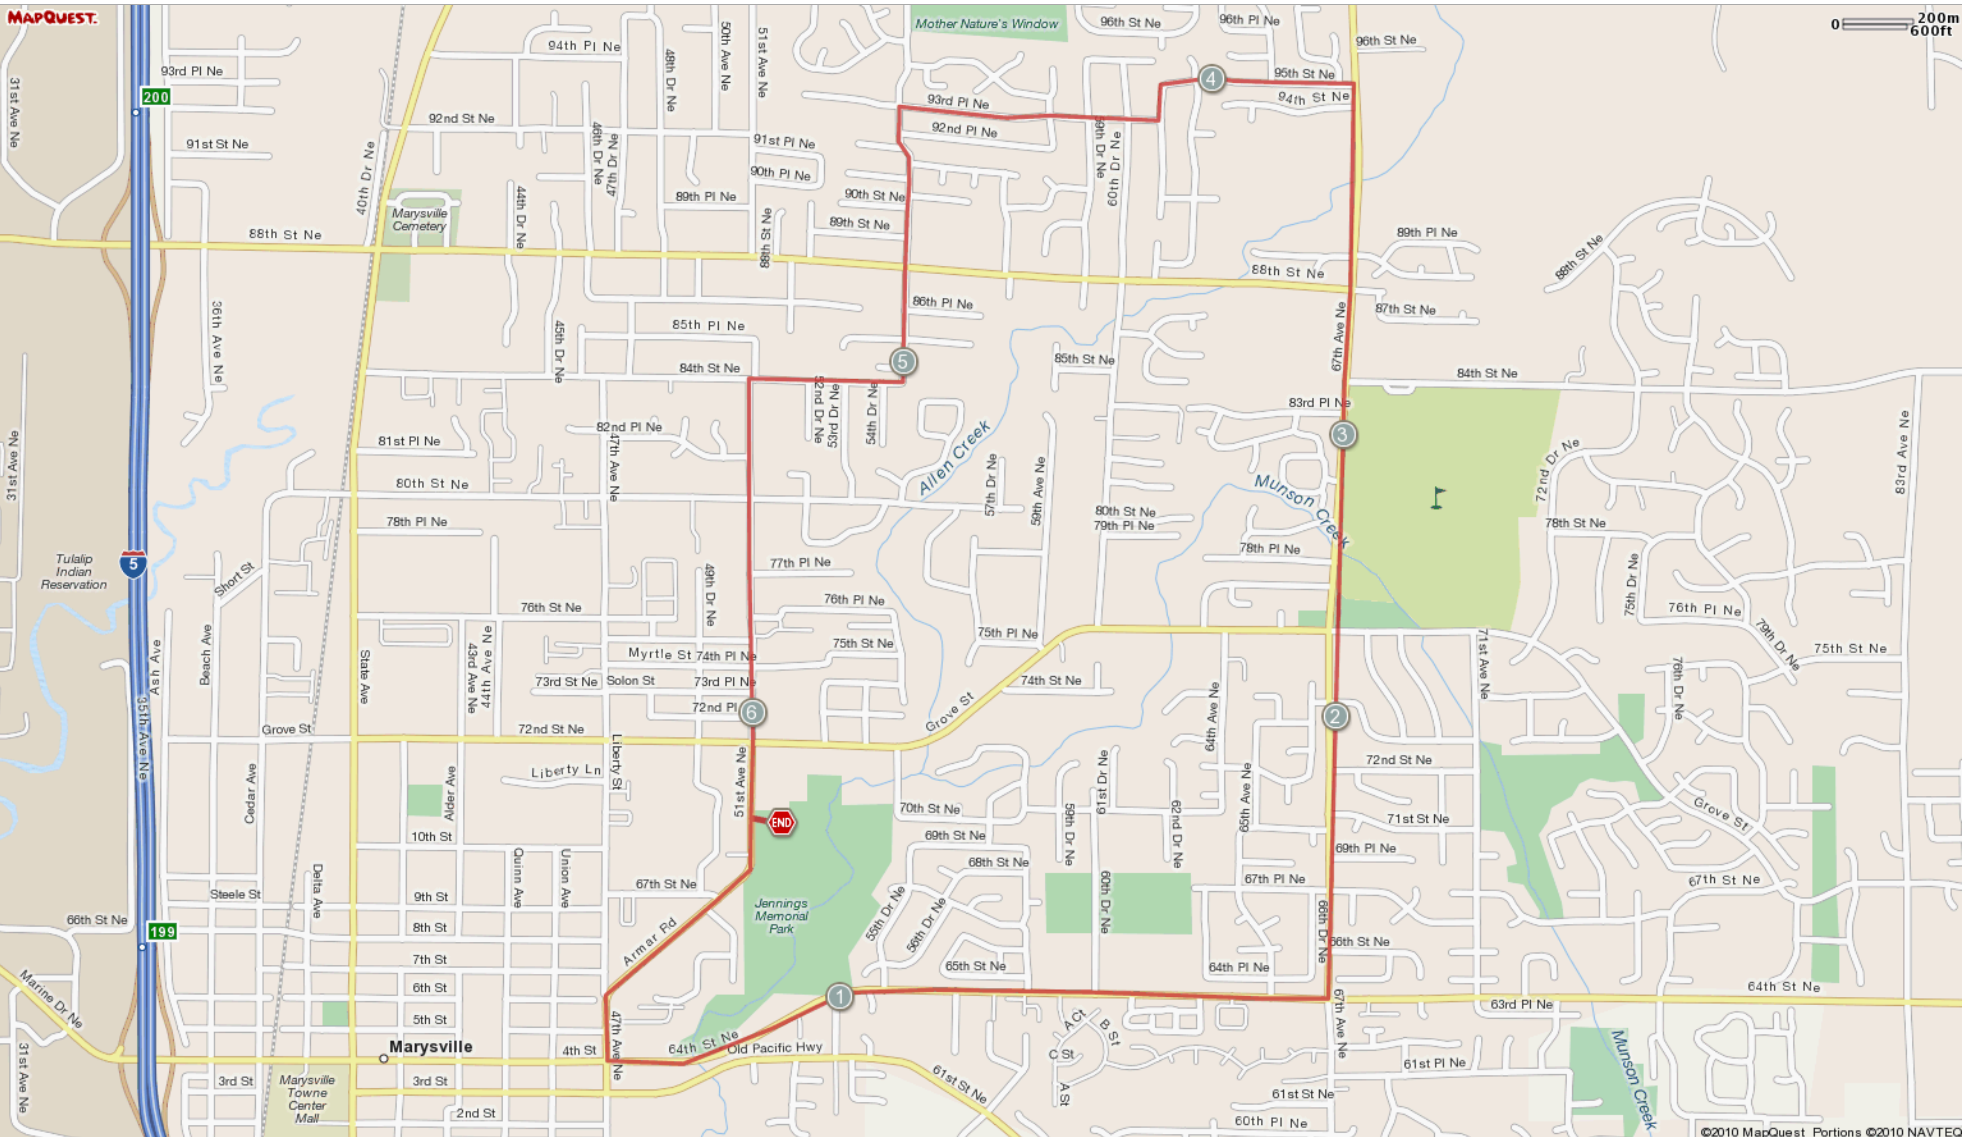

ROUTE DESCRIPTION:
No Description Provided

ROUTE DESCRIPTION:
No Description Provided

Notes		
AT	FOR	NOTES
0.66 mi.	1mi 1441ft	Left at 4th/64th
1.93 mi.	1mi 2293ft	Left on good old 67th
3.36 mi.	2260ft	Left onto 88th
3.79 mi.	1758ft	Left onto 95th
4.13 mi.	387ft	Follow around left to 61st
4.2 mi.	2359ft	Right onto 93rd

Notes		
AT	FOR	NOTES
4.65 mi.	2988ft	Left onto 55th
5.21 mi.	-	Right on 84th

Notes		
AT	FOR	NOTES