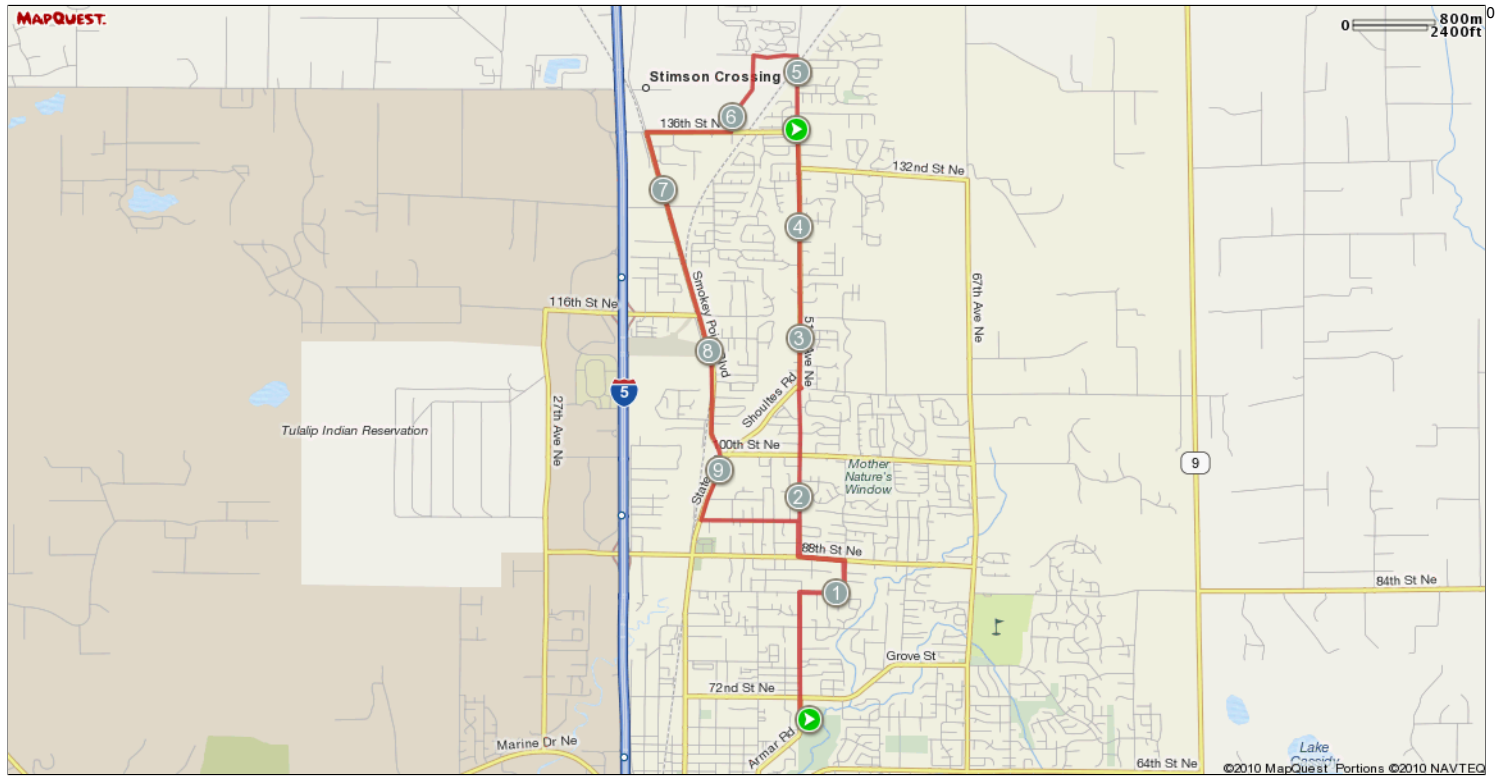

ROUTE DESCRIPTION:  
 No Description Provided

Notes		
AT	FOR	NOTES
0.06 mi.	4768ft	Right out of Park
0.96 mi.	1401ft	Right at 84th
1.23 mi.	1230ft	Left at 55th
1.46 mi.	1423ft	Left on 88th.
1.73 mi.	1mi 953ft	Right back onto 51st
2.91 mi.	2mi 1923ft	Around the roundabout but stay on 51st. Watch for traffic. Stay on right for awhile
5.28 mi.	1381ft	Left at 144th Ave NE (down towards Navy Complex)
5.54 mi.	3037ft	Left at first turn.

Notes		
AT	FOR	NOTES
6.11 mi.	2652ft	Right at 136th.
6.61 mi.	2mi 4272ft	Left at Smokey Pt. Blvd/ Old 99
9.42 mi.	3043ft	Left at 92nd
10 mi.	1319ft	Right at 51st. Home Stretch!
10.25 mi.	2622ft	Left onto 88th. Then right onto 55th. Follow around.
10.75 mi.	1404ft	Right on 84th
11.01 mi.	-	Left at 51st back home.

ROUTE DESCRIPTION:  
 No Description Provided

Notes		
AT	FOR	NOTES
0.06 mi.	➔ 4768ft	Right out of Park
0.96 mi.	➔ 1401ft	Right at 84th
1.23 mi.	➔ 1230ft	Left at 55th
1.46 mi.	➔ 1423ft	Left on 88th.
1.73 mi.	➔ 1mi 953ft	Right back onto 51st
2.91 mi.	➔ 2mi 1923ft	Around the roundabout but stay on 51st. Watch for traffic. Stay on right for awhile
This segment shows [2]5.28 mi. (27,854 ft.) of your route.		

Notes		
AT	FOR	NOTES
5.28 mi.	➔ 1381ft	Left at 144th Ave NE (down towards Navy Complex)
5.54 mi.	➔ 3037ft	Left at first turn.
6.11 mi.	➔ 2652ft	Right at 136th.
6.61 mi.	➔ 2mi 4272ft	Left at Smokey Pt. Blvd/ Old 99
9.42 mi.	➔ 3043ft	Left at 92nd
10 mi.	➔ 1319ft	Right at 51st. Home Stretch!
10.25 mi.	➔ 2622ft	Left onto 88th. Then right onto 55th. Follow around.
10.75 mi.	➔ 1404ft	Right on 84th
11.01 mi.	➔ -	Left at 51st back home.
This segment shows [2]6.7 mi. (35,360 ft.) of your route.		