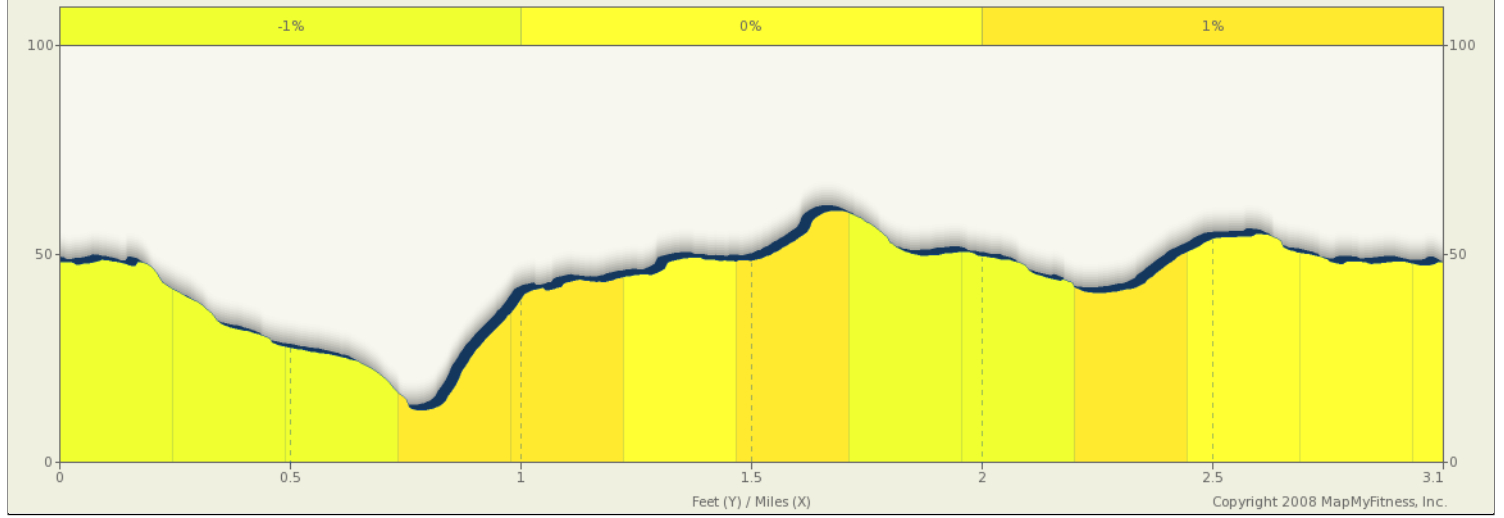

ROUTE DESCRIPTION:  
No Description Provided

ROUTE DESCRIPTION:  
 No Description Provided

Notes		
AT	FOR	NOTES
0.06 mi.	3120ft	Left out of park onto Armar Road.
0.65 mi.	4614ft	Left onto 64th
1.52 mi.	1977ft	Left onto 60th by the YMCA. Cross the street first
1.9 mi.	1826ft	Left onto 70th Street. Follow it around. Don't fall into the ditch! Did I mention we're running 55th again? No? Well we are. :D
2.24 mi.	762ft	Cross 55th and then run up to the right. Run on left
2.39 mi.	280ft	Left onto Grove. Cross the street at the library.

Notes		
AT	FOR	NOTES
2.44 mi.	661ft	Right onto 54th
2.57 mi.	1011ft	Left onto 74th
2.76 mi.	644ft	Right onto Grove. Cross the street at the church and head on back to the park!
2.88 mi.	-	Left onto Armar/51st and back to the park!

Notes		
AT	FOR	NOTES
0.06 mi.	3120ft	Left out of park onto Armar Road.
0.65 mi.	4614ft	Left onto 64th
1.52 mi.	1977ft	Left onto 60th by the YMCA. Cross the street first
1.9 mi.	1826ft	Left onto 70th Street. Follow it around. Don't fall into the ditch! Did I mention we're running 55th again? No? Well we are. :D
2.24 mi.	762ft	Cross 55th and then run up to the right. Run on left

Notes		
AT	FOR	NOTES
2.39 mi.	280ft	Left onto Grove. Cross the street at the library.
2.44 mi.	661ft	Right onto 54th
2.57 mi.	1011ft	Left onto 74th
2.76 mi.	644ft	Right onto Grove. Cross the street at the church and head on back to the park!
2.88 mi.	-	Left onto Armar/51st and back to the park!