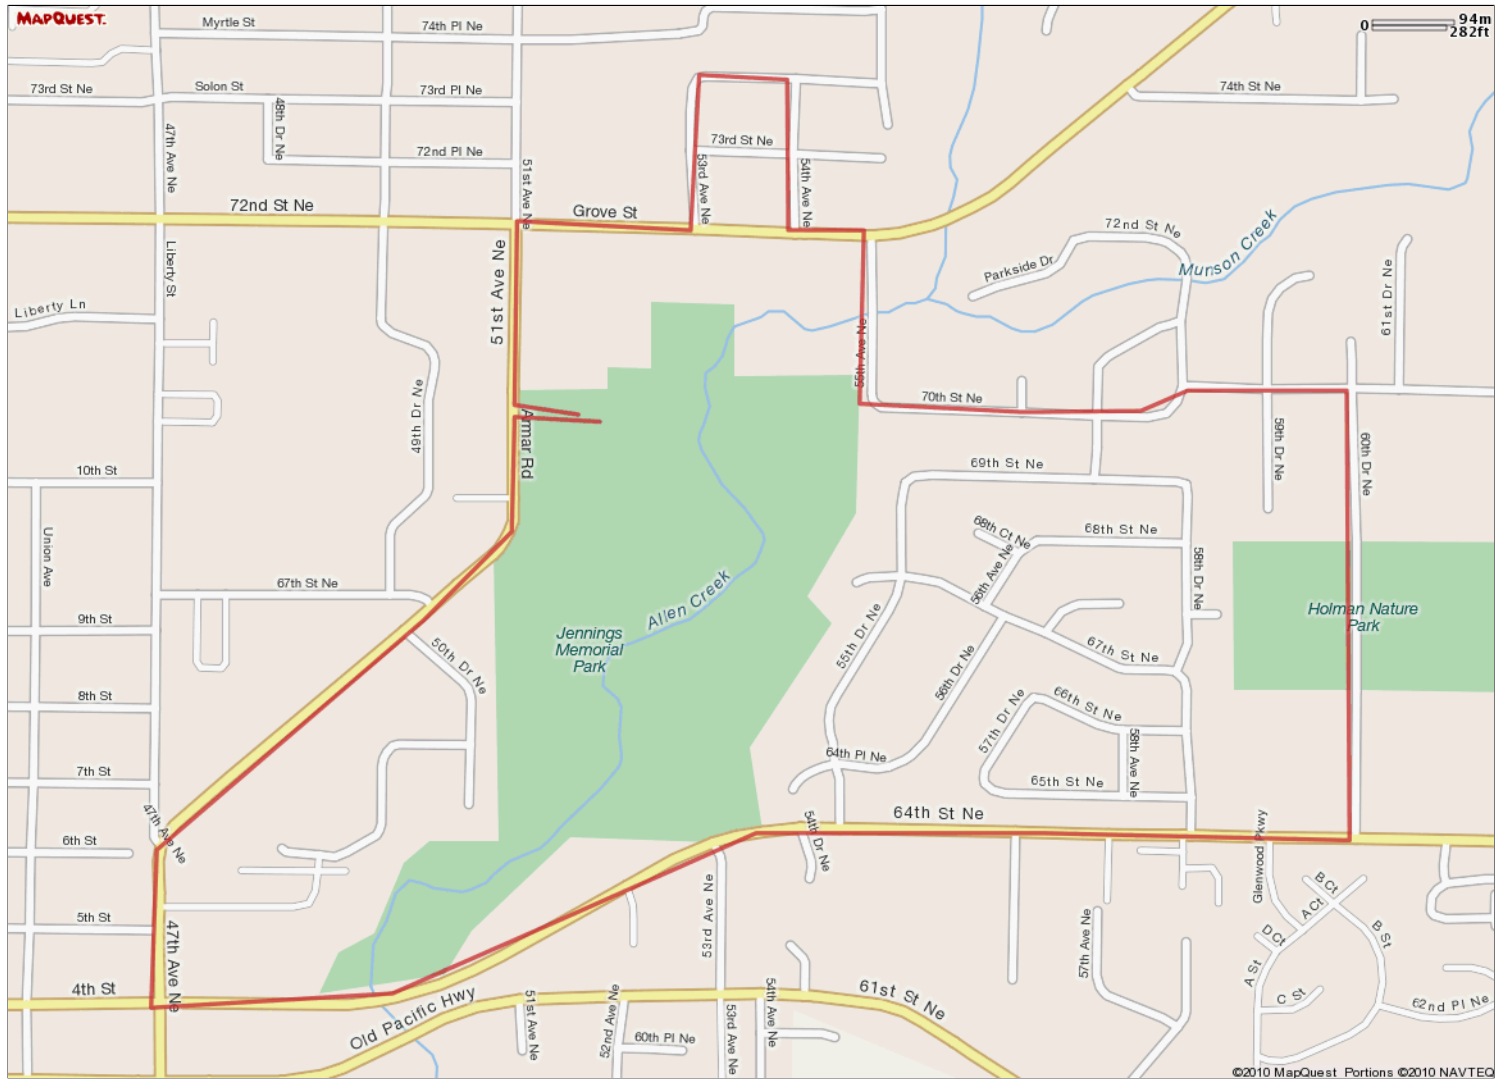

ROUTE DESCRIPTION:  
No Description Provided

ROUTE DESCRIPTION:  
 No Description Provided

Notes		
AT	FOR	NOTES
0.06 mi.	3120ft	Left out of park onto Armar Road.
0.65 mi.	4614ft	Left onto 64th
1.52 mi.	1977ft	Left onto 60th by the YMCA. Cross the street first
1.9 mi.	1826ft	Left onto 70th Street. Follow it around. Don't fall into the ditch! Did I mention we're running 55th again? No? Well we are. :D
2.24 mi.	762ft	Cross 55th and then run up to the right. Run on left
2.39 mi.	280ft	Left onto Grove. Cross the street at the library.

Notes		
AT	FOR	NOTES
2.44 mi.	661ft	Right onto 54th
2.57 mi.	1011ft	Left onto 74th
2.76 mi.	644ft	Right onto Grove. Cross the street at the church and head on back to the park!
2.88 mi.	-	Left onto Armar/51st and back to the park!

Notes		
AT	FOR	NOTES
0.06 mi.	3120ft	Left out of park onto Armar Road.
0.65 mi.	4614ft	Left onto 64th
1.52 mi.	1977ft	Left onto 60th by the YMCA. Cross the street first
1.9 mi.	1826ft	Left onto 70th Street. Follow it around. Don't fall into the ditch! Did I mention we're running 55th again? No? Well we are. :D
2.24 mi.	762ft	Cross 55th and then run up to the right. Run on left

Notes		
AT	FOR	NOTES
2.39 mi.	280ft	Left onto Grove. Cross the street at the library.
2.44 mi.	661ft	Right onto 54th
2.57 mi.	1011ft	Left onto 74th
2.76 mi.	644ft	Right onto Grove. Cross the street at the church and head on back to the park!
2.88 mi.	-	Left onto Armar/51st and back to the park!