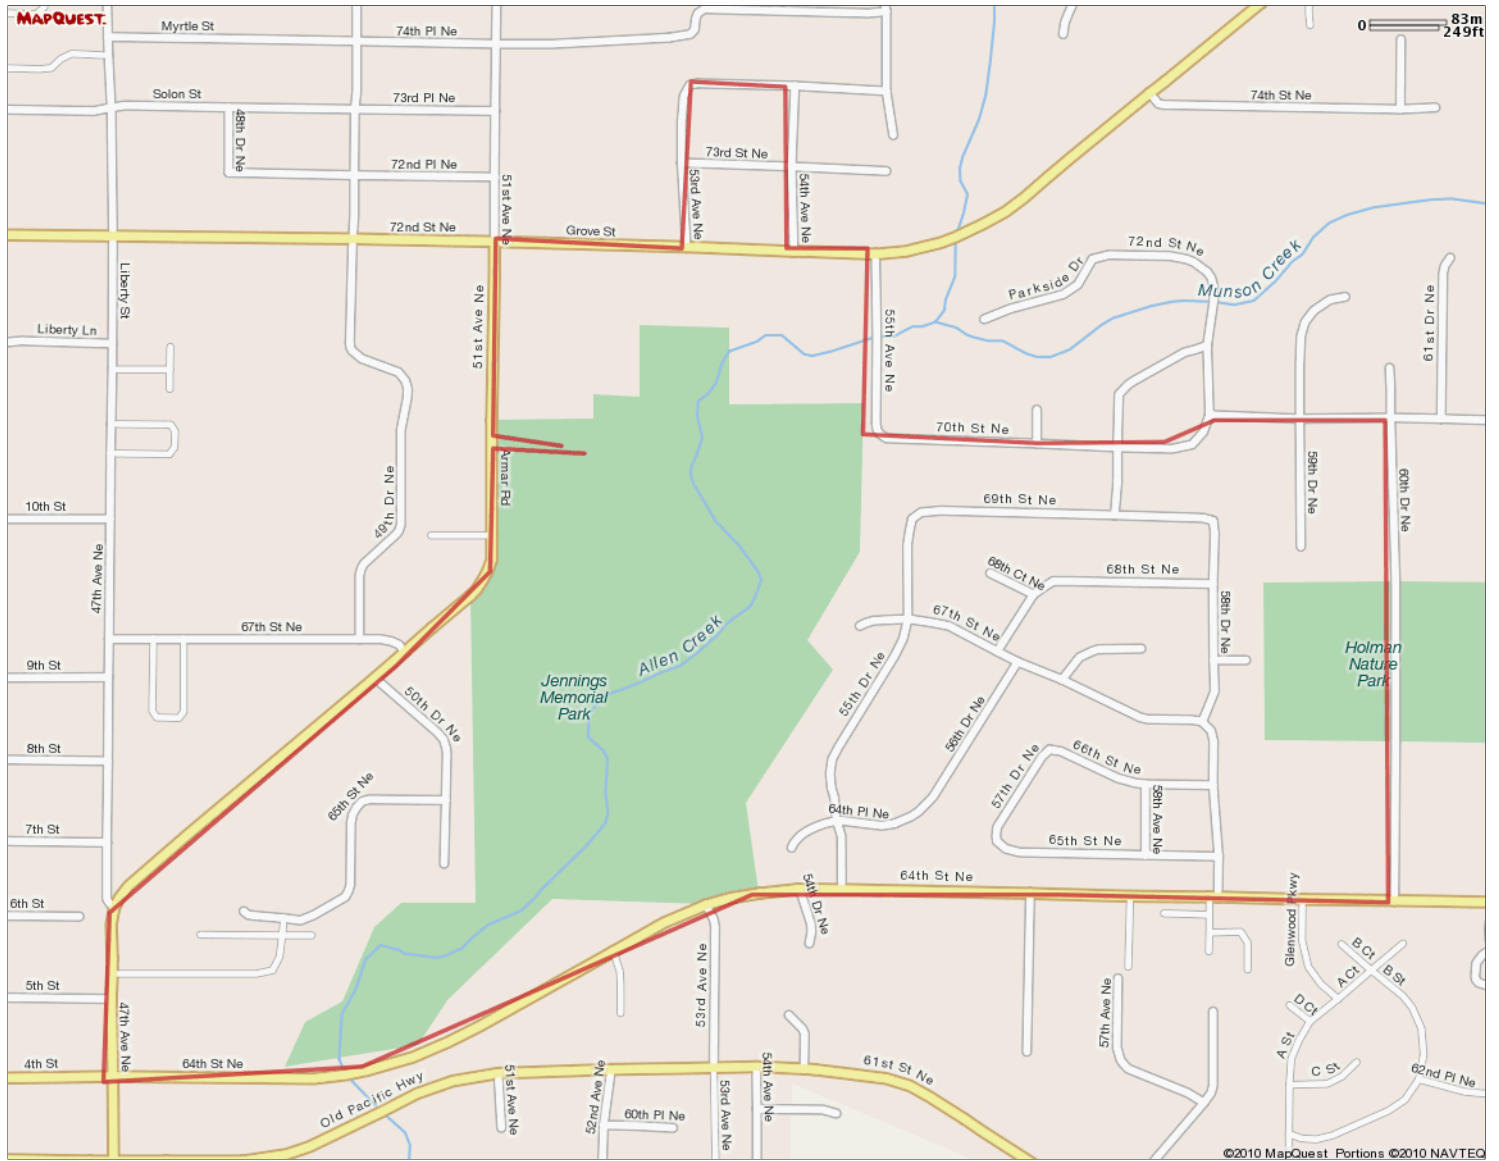

ROUTE DESCRIPTION:  
No Description Provided

ROUTE DESCRIPTION:  
 No Description Provided

Notes		
AT	FOR	NOTES
0.06 mi.	3120ft	Left out of park onto Armar Road.
0.65 mi.	4614ft	Left onto 64th
1.52 mi.	1977ft	Left onto 60th by the YMCA. Cross the street first
1.9 mi.	1826ft	Left onto 70th Street. Follow it around. Don't fall into the ditch! Did I mention we're running 55th again? No? Well we are. :D
2.24 mi.	762ft	Cross 55th and then run up to the right. Run on left
2.39 mi.	280ft	Left onto Grove. Cross the street at the library.

Notes		
AT	FOR	NOTES
2.44 mi.	661ft	Right onto 54th
2.57 mi.	1011ft	Left onto 74th
2.76 mi.	644ft	Right onto Grove. Cross the street at the church and head on back to the park!
2.88 mi.	-	Left onto Armar/51st and back to the park!

Notes		
AT	FOR	NOTES
0.06 mi.	3120ft	Left out of park onto Armar Road.
0.65 mi.	4614ft	Left onto 64th
1.52 mi.	1977ft	Left onto 60th by the YMCA. Cross the street first
1.9 mi.	1826ft	Left onto 70th Street. Follow it around. Don't fall into the ditch! Did I mention we're running 55th again? No? Well we are. :D
2.24 mi.	762ft	Cross 55th and then run up to the right. Run on left

Notes		
AT	FOR	NOTES
2.39 mi.	280ft	Left onto Grove. Cross the street at the library.
2.44 mi.	661ft	Right onto 54th
2.57 mi.	1011ft	Left onto 74th
2.76 mi.	644ft	Right onto Grove. Cross the street at the church and head on back to the park!
2.88 mi.	-	Left onto Armar/51st and back to the park!