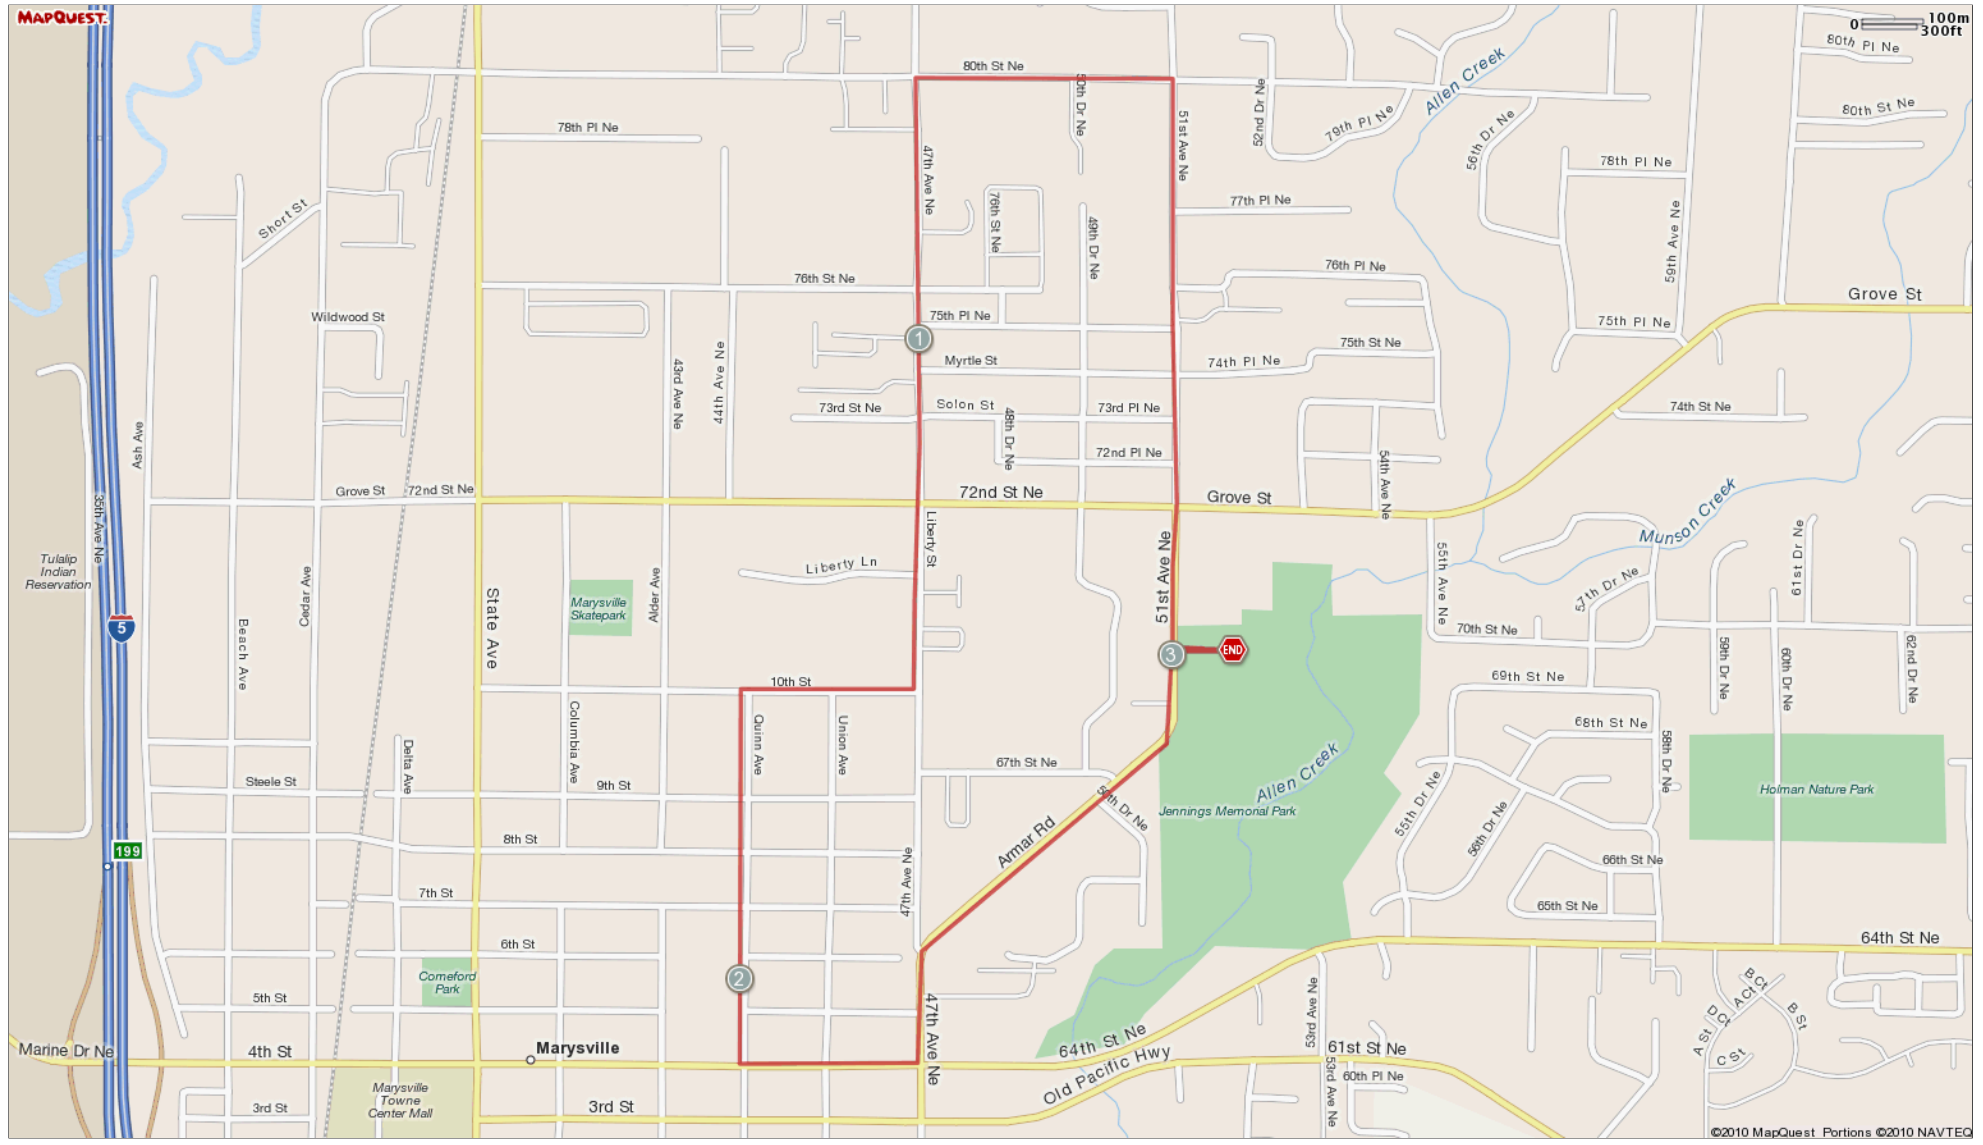

ROUTE DESCRIPTION:  
No Description Provided

ROUTE DESCRIPTION:  
 No Description Provided

Notes		
AT	FOR	NOTES
0.07 mi.	3486ft	Right out of park. Cross at Grove and keep going straight. Cross to left side of street when safe.
0.73 mi.	1330ft	Left at 80th Street.
0.98 mi.	3749ft	Left at 47th Avenue. The right side of the street is more user friendly.
1.69 mi.	894ft	Right at 10th Street

Notes		
AT	FOR	NOTES
1.86 mi.	2298ft	Left at Quinn Ave. Stay on left. Run facing traffic
2.29 mi.	920ft	Left at 4th Street.
2.47 mi.	-	Left at 51st! Heading back home!

Notes		
AT	FOR	NOTES

Notes			
AT		FOR	NOTES
0.07 mi.	➡	3486ft	Right out of park. Cross at Grove and keep going straight. Cross to left side of street when safe.
0.73 mi.	⬅	1330ft	Left at 80th Street.
0.98 mi.	➡	3749ft	Left at 47th Avenue. The right side of the street is more user friendly.
1.69 mi.	➡	894ft	Right at 10th Street
1.86 mi.	⬅	2298ft	Left at Quinn Ave. Stay on left. Run facing traffic
2.29 mi.	⬅	920ft	Left at 4th Street.
2.47 mi.	⬅	-	Left at 51st! Heading back home!