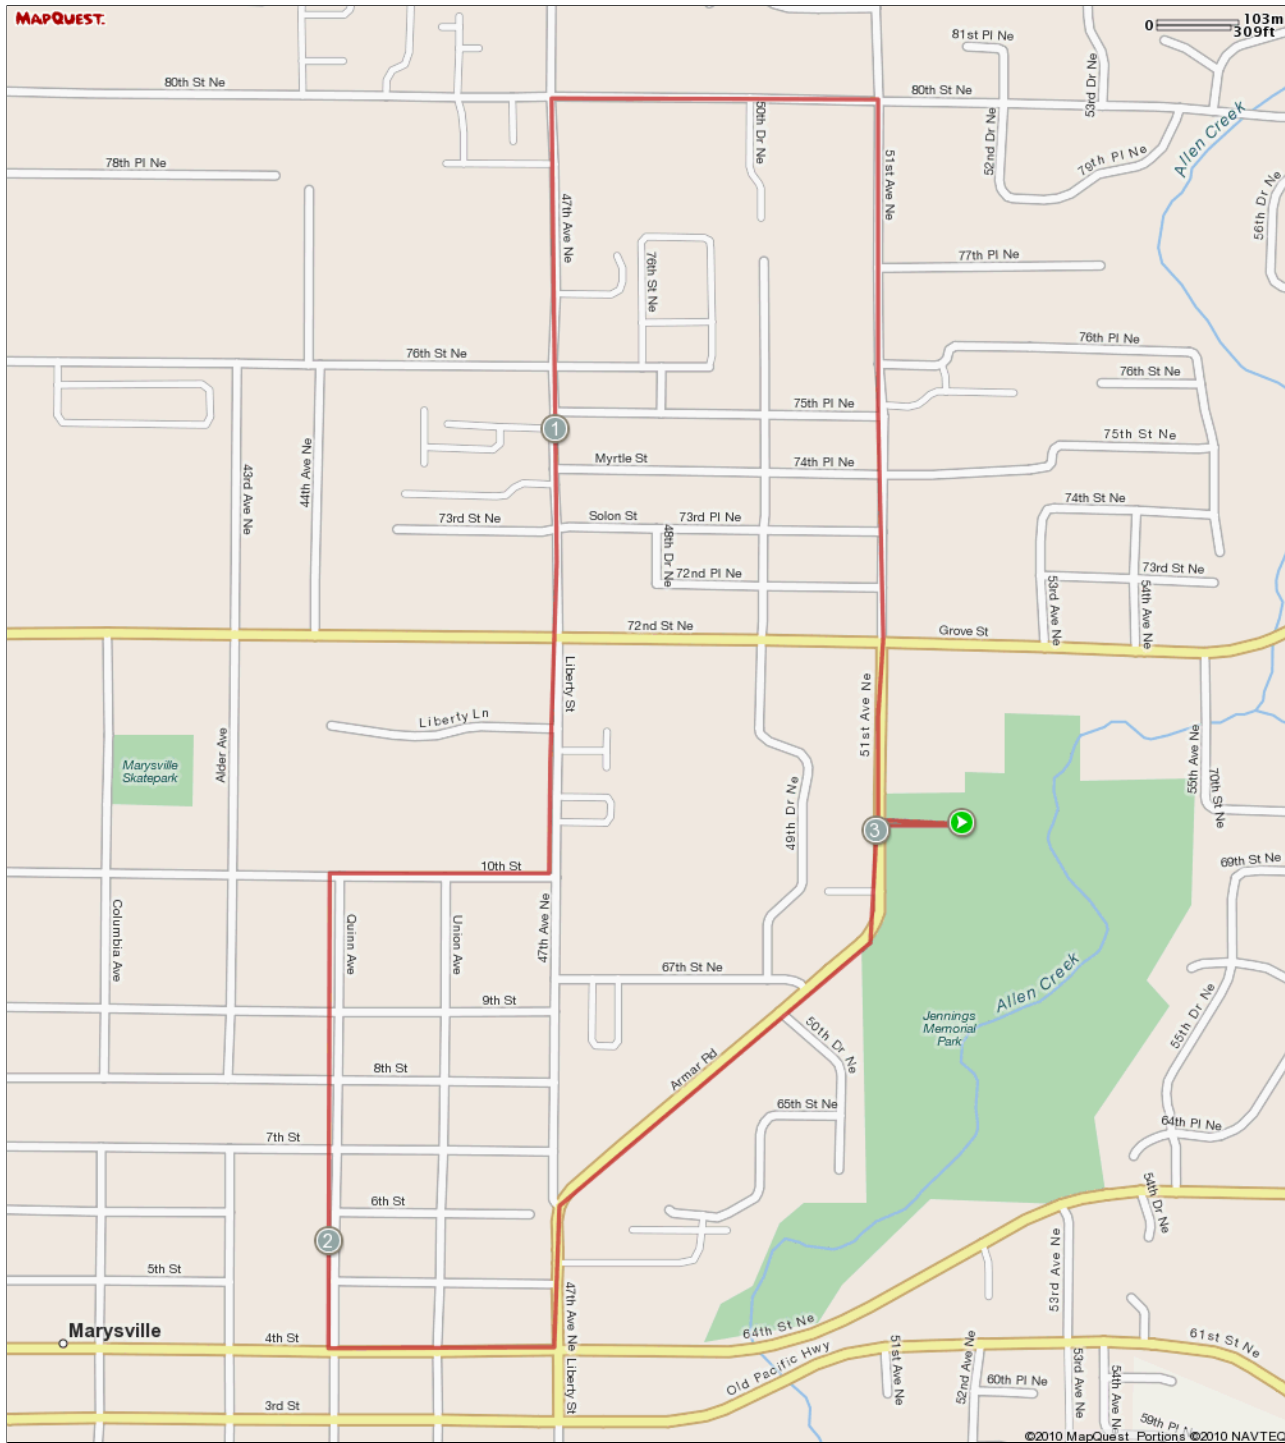

ROUTE DESCRIPTION:  
No Description Provided

ROUTE DESCRIPTION:  
 No Description Provided

Notes		
AT	FOR	NOTES
0.07 mi.	3486ft	Right out of park. Cross at Grove and keep going straight. Cross to left side of street when safe.
0.73 mi.	1330ft	Left at 80th Street.
0.98 mi.	3749ft	Left at 47th Avenue. The right side of the street is more user friendly.
1.69 mi.	894ft	Right at 10th Street

Notes		
AT	FOR	NOTES
1.86 mi.	2298ft	Left at Quinn Ave. Stay on left. Run facing traffic
2.29 mi.	920ft	Left at 4th Street.
2.47 mi.	-	Left at 51st! Heading back home!

Notes		
AT	FOR	NOTES

Notes			
AT		FOR	NOTES
0.07 mi.	➡	3486ft	Right out of park. Cross at Grove and keep going straight. Cross to left side of street when safe.
0.73 mi.	⬅	1330ft	Left at 80th Street.
0.98 mi.	➡	3749ft	Left at 47th Avenue. The right side of the street is more user friendly.
1.69 mi.	➡	894ft	Right at 10th Street
1.86 mi.	⬅	2298ft	Left at Quinn Ave. Stay on left. Run facing traffic
2.29 mi.	⬅	920ft	Left at 4th Street.
2.47 mi.	⬅	-	Left at 51st! Heading back home!