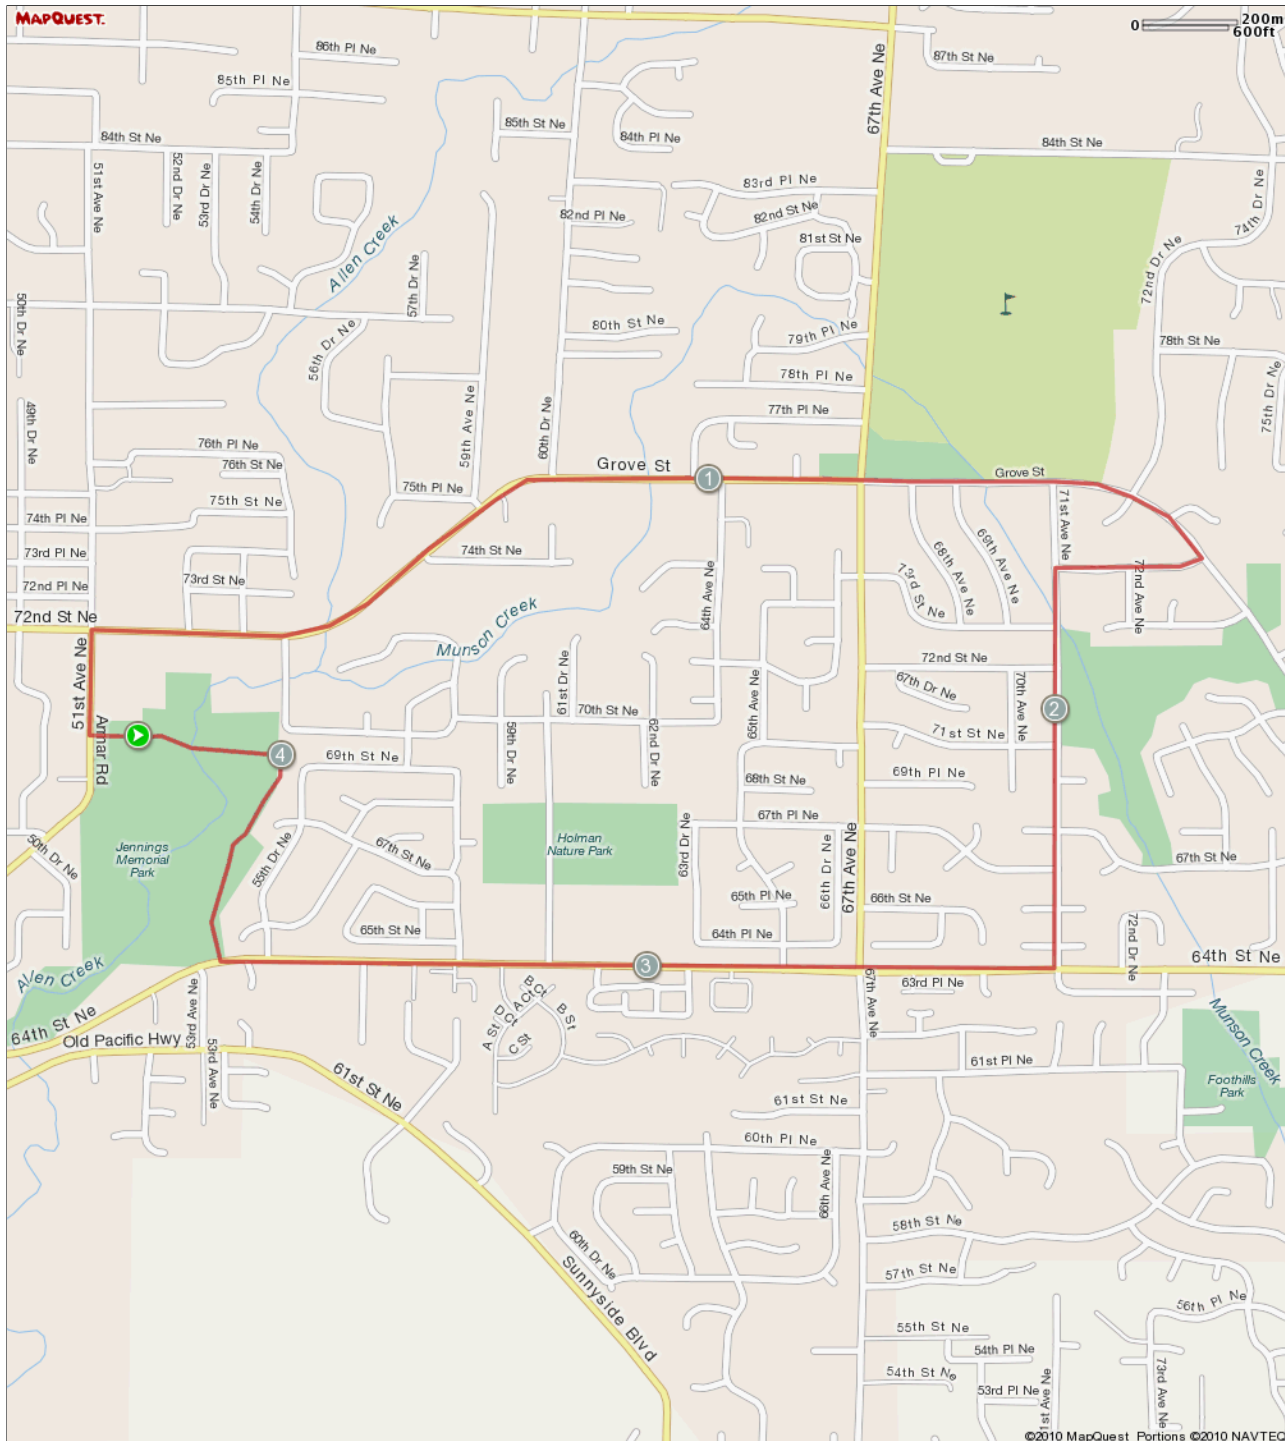

ROUTE DESCRIPTION:
No Description Provided

ROUTE DESCRIPTION:
 No Description Provided

Notes		
AT	FOR	NOTES
0.06 mi.	852ft	Right out of Park
0.23 mi.	1mi 2976ft	Rt at Grove Street
1.79 mi.	1010ft	Rt at 74th St NE
1.98 mi.	2116ft	Left at Carlson Rd/71st
2.38 mi.	1115ft	Left at 67th St
2.59 mi.	1mi 386ft	Rt at 64th/4th

Notes		
AT	FOR	NOTES
3.67 mi.	1779ft	Rt into the Jennings Park West Entrance and down the path
4 mi.	-	Left back UP to Park

Notes		
AT	FOR	NOTES

Notes			
AT		FOR	NOTES
0.06 mi.		852ft	Right out of Park
0.23 mi.		1mi 2976ft	Rt at Grove Street
1.79 mi.		1010ft	Rt at 74th St NE
1.98 mi.		2116ft	Left at Carlson Rd/71st
2.38 mi.		1115ft	Left at 67th St
2.59 mi.		1mi 386ft	Rt at 64th/4th
3.67 mi.		1779ft	Rt into the Jennings Park West Entrance and down the path
4 mi.		-	Left back UP to Park