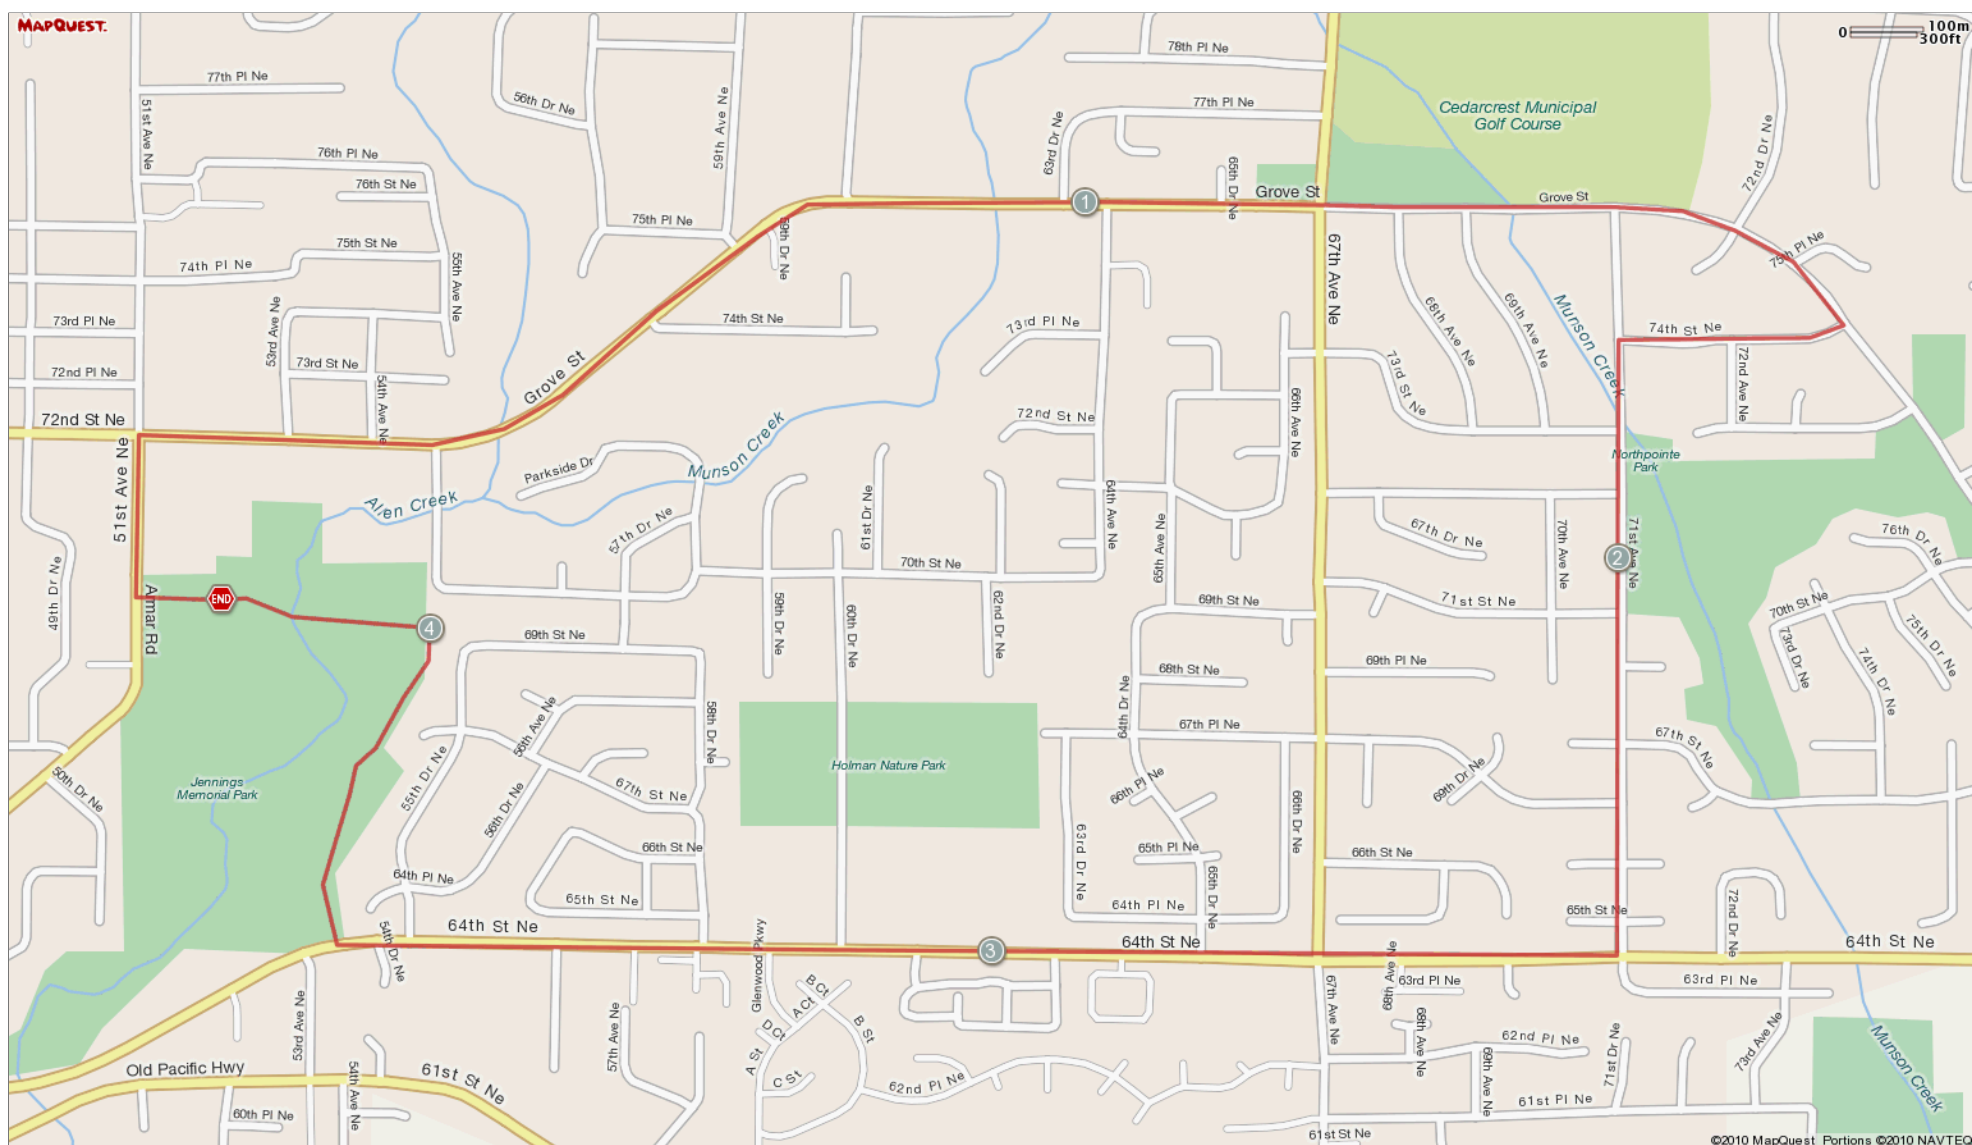

ROUTE DESCRIPTION:
No Description Provided

ROUTE DESCRIPTION:
 No Description Provided

Notes		
AT	FOR	NOTES
0.06 mi.	852ft	Right out of Park
0.23 mi.	1mi 2976ft	Rt at Grove Street
1.79 mi.	1010ft	Rt at 74th St NE
1.98 mi.	2116ft	Left at Carlson Rd/71st
2.38 mi.	1115ft	Left at 67th St
2.59 mi.	1mi 386ft	Rt at 64th/4th

Notes		
AT	FOR	NOTES
3.67 mi.	1779ft	Rt into the Jennings Park West Entrance and down the path
4 mi.	-	Left back UP to Park

Notes		
AT	FOR	NOTES

Notes			
AT		FOR	NOTES
0.06 mi.		852ft	Right out of Park
0.23 mi.		1mi 2976ft	Rt at Grove Street
1.79 mi.		1010ft	Rt at 74th St NE
1.98 mi.		2116ft	Left at Carlson Rd/71st
2.38 mi.		1115ft	Left at 67th St
2.59 mi.		1mi 386ft	Rt at 64th/4th
3.67 mi.		1779ft	Rt into the Jennings Park West Entrance and down the path
4 mi.		-	Left back UP to Park