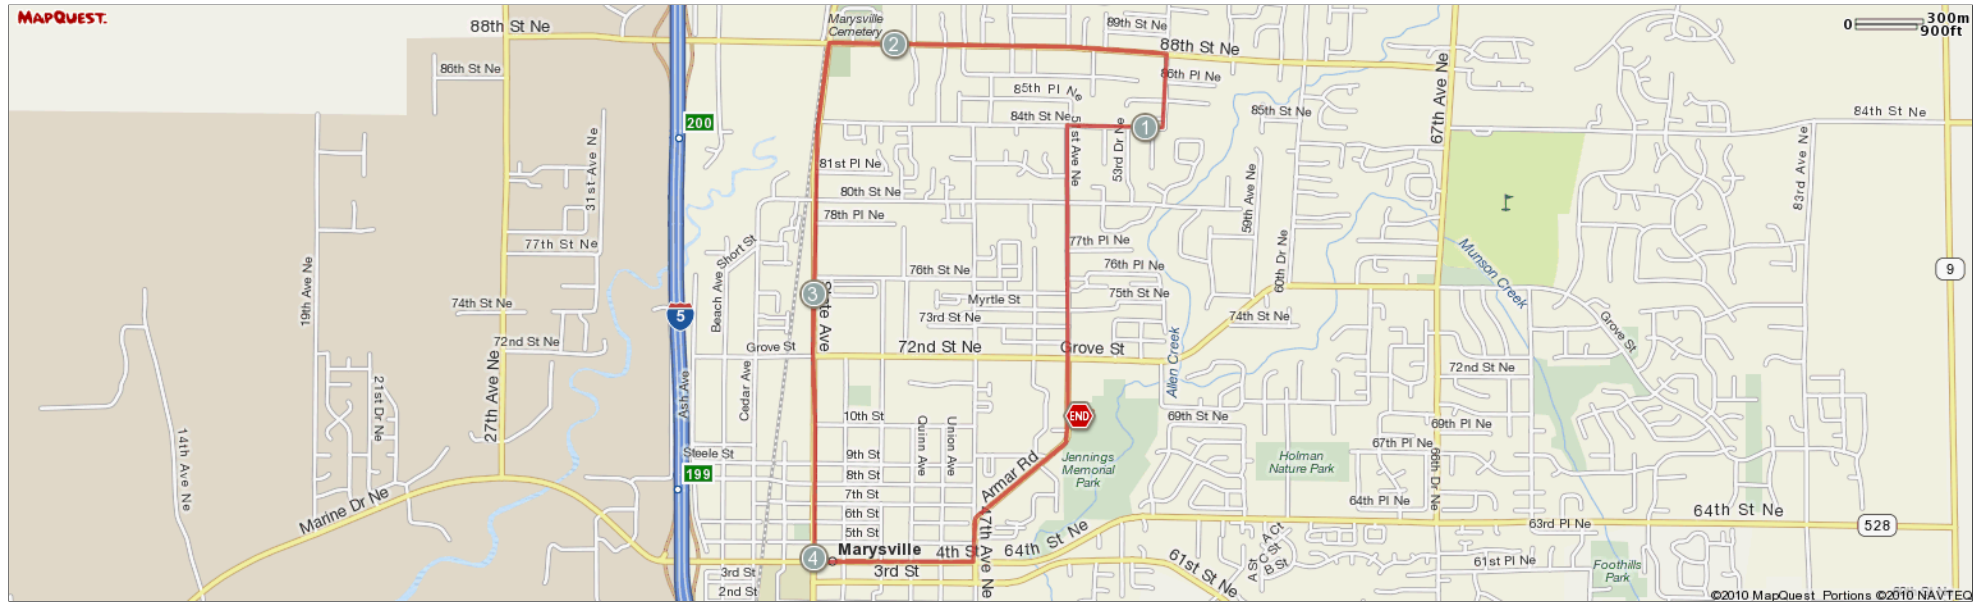

ROUTE DESCRIPTION:  
No Description Provided

ROUTE DESCRIPTION:  
 No Description Provided

Notes		
AT	FOR	NOTES
0.07 mi.	4784ft	Right on 51st Street/ Armar Road. Let's head to the casino! No gambling now!
0.97 mi.	1356ft	Turn right on 84th St NE.
1.23 mi.	1mi 745ft	84th St curves around to 55th Ave NE. Run to the stop sign and turn left onto 88th.
2.37 mi.	1mi 3447ft	Left on State Street

Notes		
AT	FOR	NOTES
4.02 mi.	2250ft	Left onto 4th Street
4.45 mi.	-	Left onto 47th

Notes		
AT	FOR	NOTES

Notes		
AT	FOR	NOTES
0.07 mi.	➡ 4784ft	Right on 51st Street/ Ammar Road. Let's head to the casino! No gambling now!
0.97 mi.	➡ 1356ft	Turn right on 84th St NE.
1.23 mi.	➡ 1mi 745ft	84th St curves around to 55th Ave NE. Run to the stop sign and turn left onto 88th.
2.37 mi.	➡ 1mi 3447ft	Left on State Street
4.02 mi.	➡ 2250ft	Left onto 4th Street
4.45 mi.	➡ -	Left onto 47th