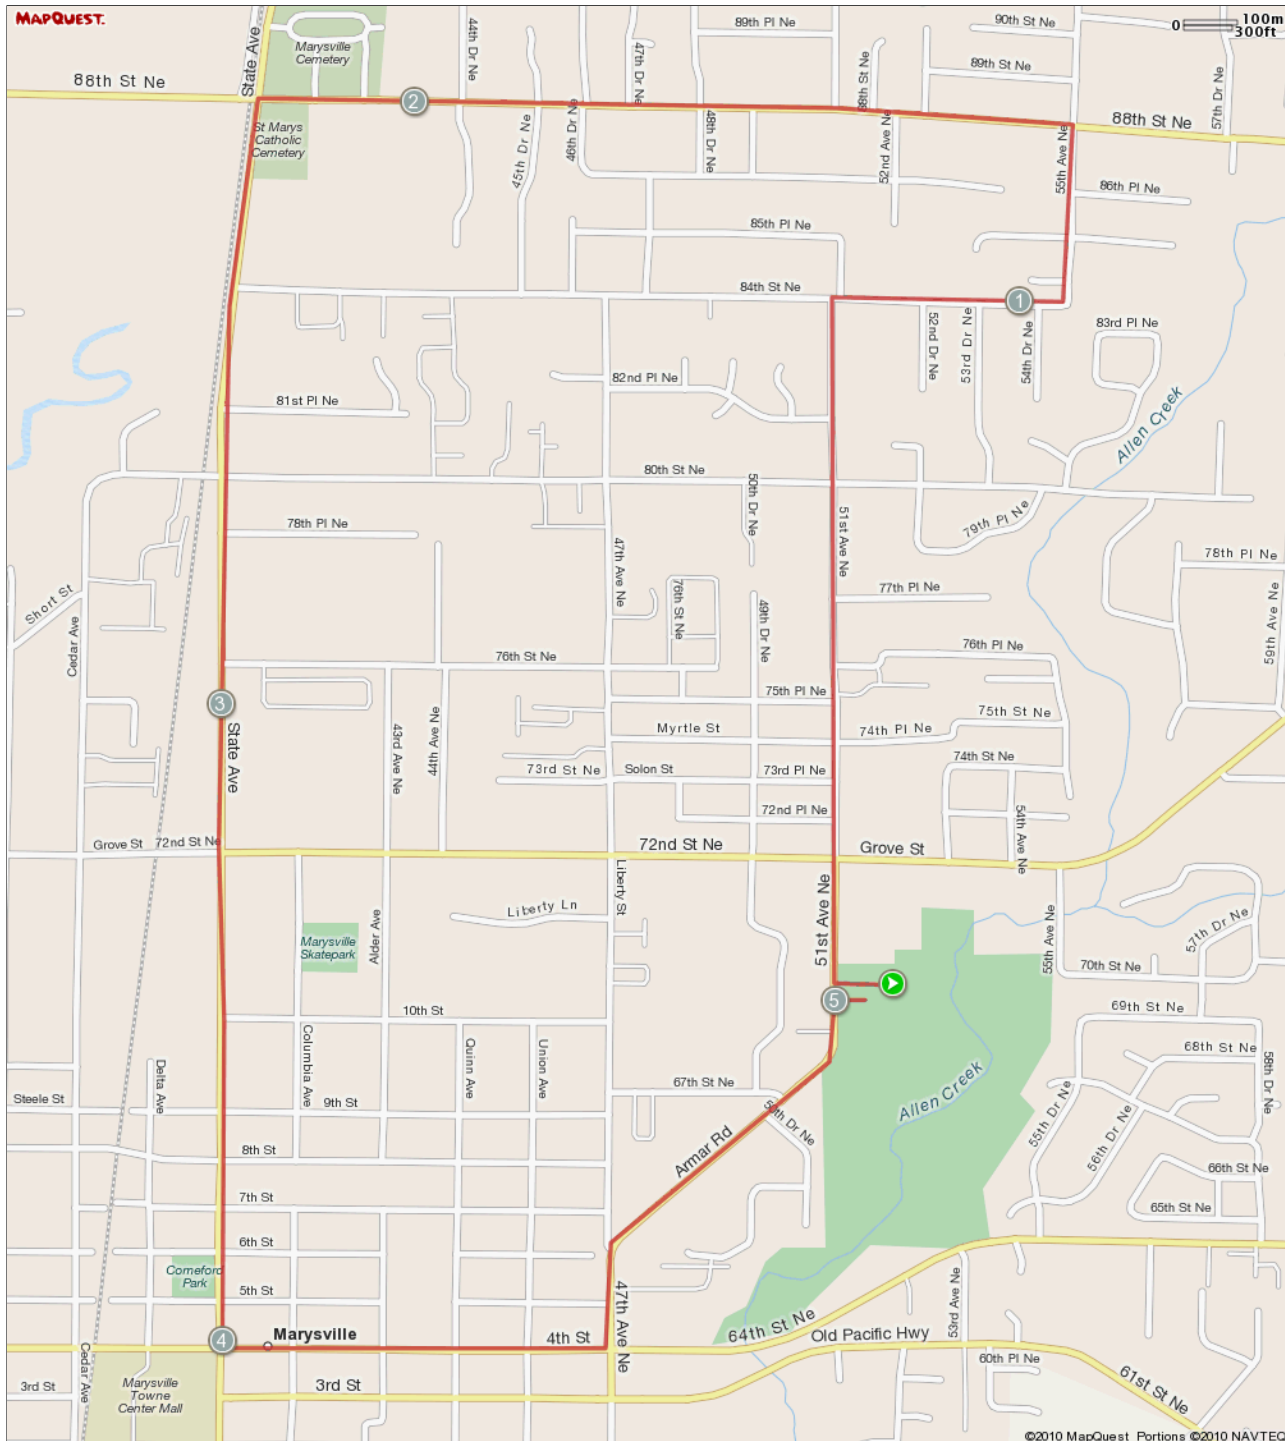

ROUTE DESCRIPTION:  
No Description Provided

ROUTE DESCRIPTION:  
 No Description Provided

Notes		
AT	FOR	NOTES
0.07 mi.	4784ft	Right on 51st Street/ Armar Road. Let's head to the casino! No gambling now!
0.97 mi.	1356ft	Turn right on 84th St NE.
1.23 mi.	1mi 745ft	84th St curves around to 55th Ave NE. Run to the stop sign and turn left onto 88th.
2.37 mi.	1mi 3447ft	Left on State Street

Notes		
AT	FOR	NOTES
4.02 mi.	2250ft	Left onto 4th Street
4.45 mi.	-	Left onto 47th

Notes		
AT	FOR	NOTES

Notes		
AT	FOR	NOTES
0.07 mi.	➡ 4784ft	Right on 51st Street/ Ammar Road. Let's head to the casino! No gambling now!
0.97 mi.	➡ 1356ft	Turn right on 84th St NE.
1.23 mi.	➡ 1mi 745ft	84th St curves around to 55th Ave NE. Run to the stop sign and turn left onto 88th.
2.37 mi.	➡ 1mi 3447ft	Left on State Street
4.02 mi.	➡ 2250ft	Left onto 4th Street
4.45 mi.	➡ -	Left onto 47th