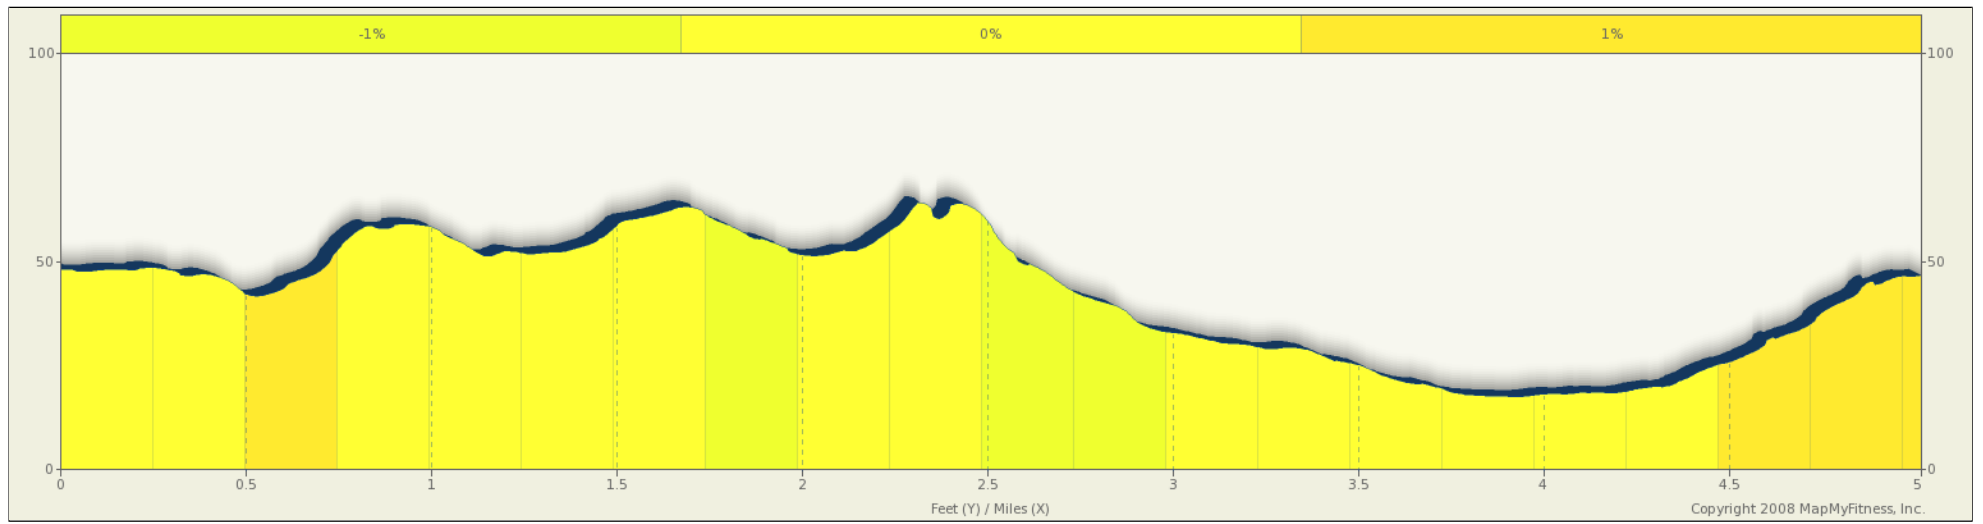

ROUTE DESCRIPTION:  
No Description Provided

ROUTE DESCRIPTION:  
 No Description Provided

Notes		
AT	FOR	NOTES
0.07 mi.	4784ft	Right on 51st Street/ Armar Road. Let's head to the casino! No gambling now!
0.97 mi.	1356ft	Turn right on 84th St NE.
1.23 mi.	1mi 745ft	84th St curves around to 55th Ave NE. Run to the stop sign and turn left onto 88th.
2.37 mi.	1mi 3447ft	Left on State Street

Notes		
AT	FOR	NOTES
4.02 mi.	2250ft	Left onto 4th Street
4.45 mi.	-	Left onto 47th

Notes		
AT	FOR	NOTES

Notes		
AT	FOR	NOTES
0.07 mi.	➡ 4784ft	Right on 51st Street/ Ammar Road. Let's head to the casino! No gambling now!
0.97 mi.	➡ 1356ft	Turn right on 84th St NE.
1.23 mi.	➡ 1mi 745ft	84th St curves around to 55th Ave NE. Run to the stop sign and turn left onto 88th.
2.37 mi.	➡ 1mi 3447ft	Left on State Street
4.02 mi.	➡ 2250ft	Left onto 4th Street
4.45 mi.	➡ -	Left onto 47th