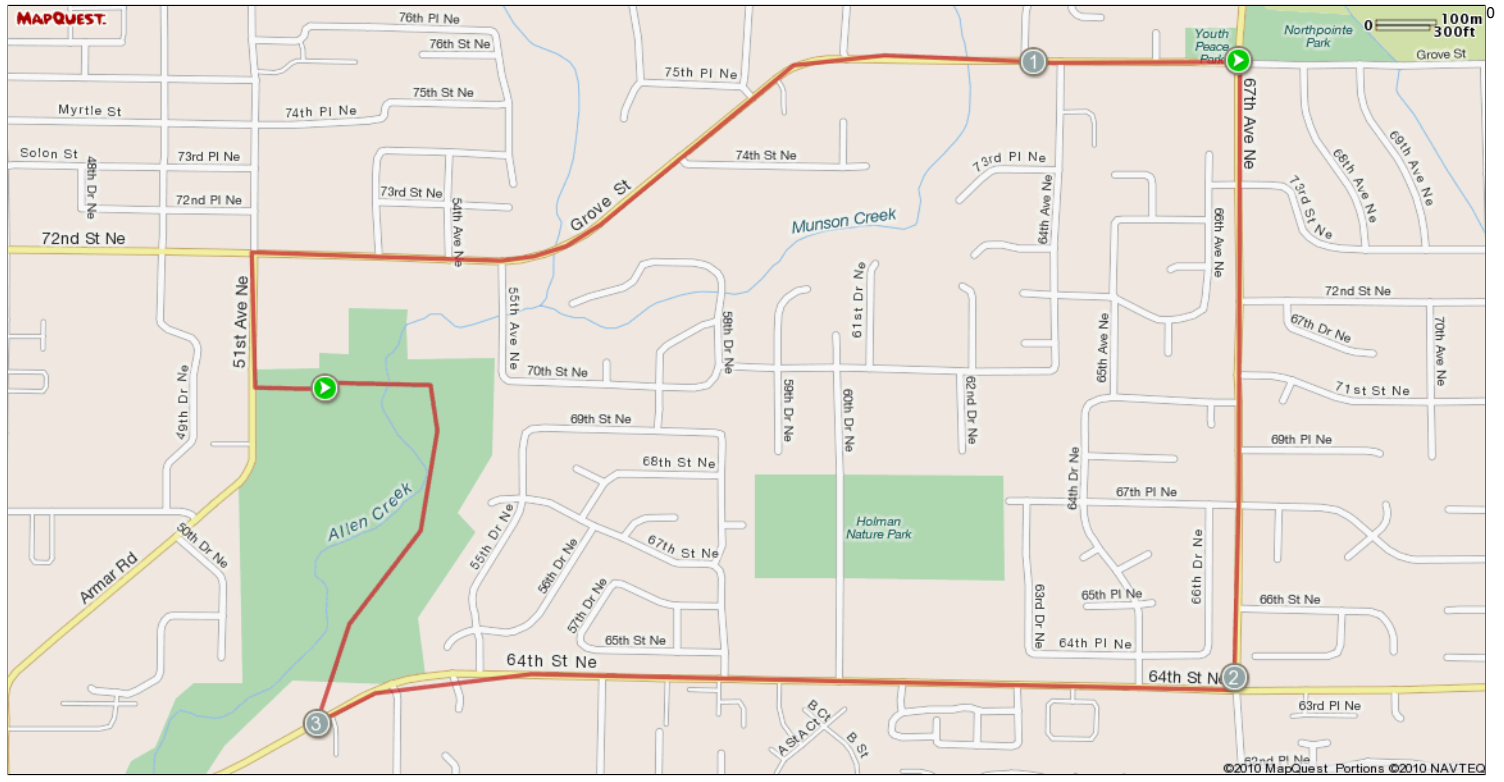

ROUTE DESCRIPTION:  
No Description Provided

ROUTE DESCRIPTION:  
 No Description Provided

Notes		
AT	FOR	NOTES
0.07 mi.	855ft	Head right out of the park.
0.23 mi.	1mi 446ft	Right at Grove all the way to 67th.
1.32 mi.	3964ft	Right at 67th. Say bye bye to everyone else!
2.07 mi.	4937ft	Right at 64th. You're going to run to the other Jennings Park entrance.
3 mi.	-	Right into the park

Notes		
AT	FOR	NOTES

ROUTE DESCRIPTION:  
 No Description Provided

Notes		
AT	FOR	NOTES
0.07 mi.	➡ 855ft	Head right out of the park.
0.23 mi.	➡ 1mi 446ft	Right at Grove all the way to 67th.
1.32 mi.	➡ 3964ft	Right at 67th. Say bye bye to everyone else!
This segment shows [2]1.84 mi. (9,693 ft.) of your route.		

Notes		
AT	FOR	NOTES
2.07 mi.	➡ 4937ft	Right at 64th. You're going to run to the other Jennings Park entrance.
3 mi.	➡ -	Right into the park
This segment shows [2]2.22 mi. (11,748 ft.) of your route.		