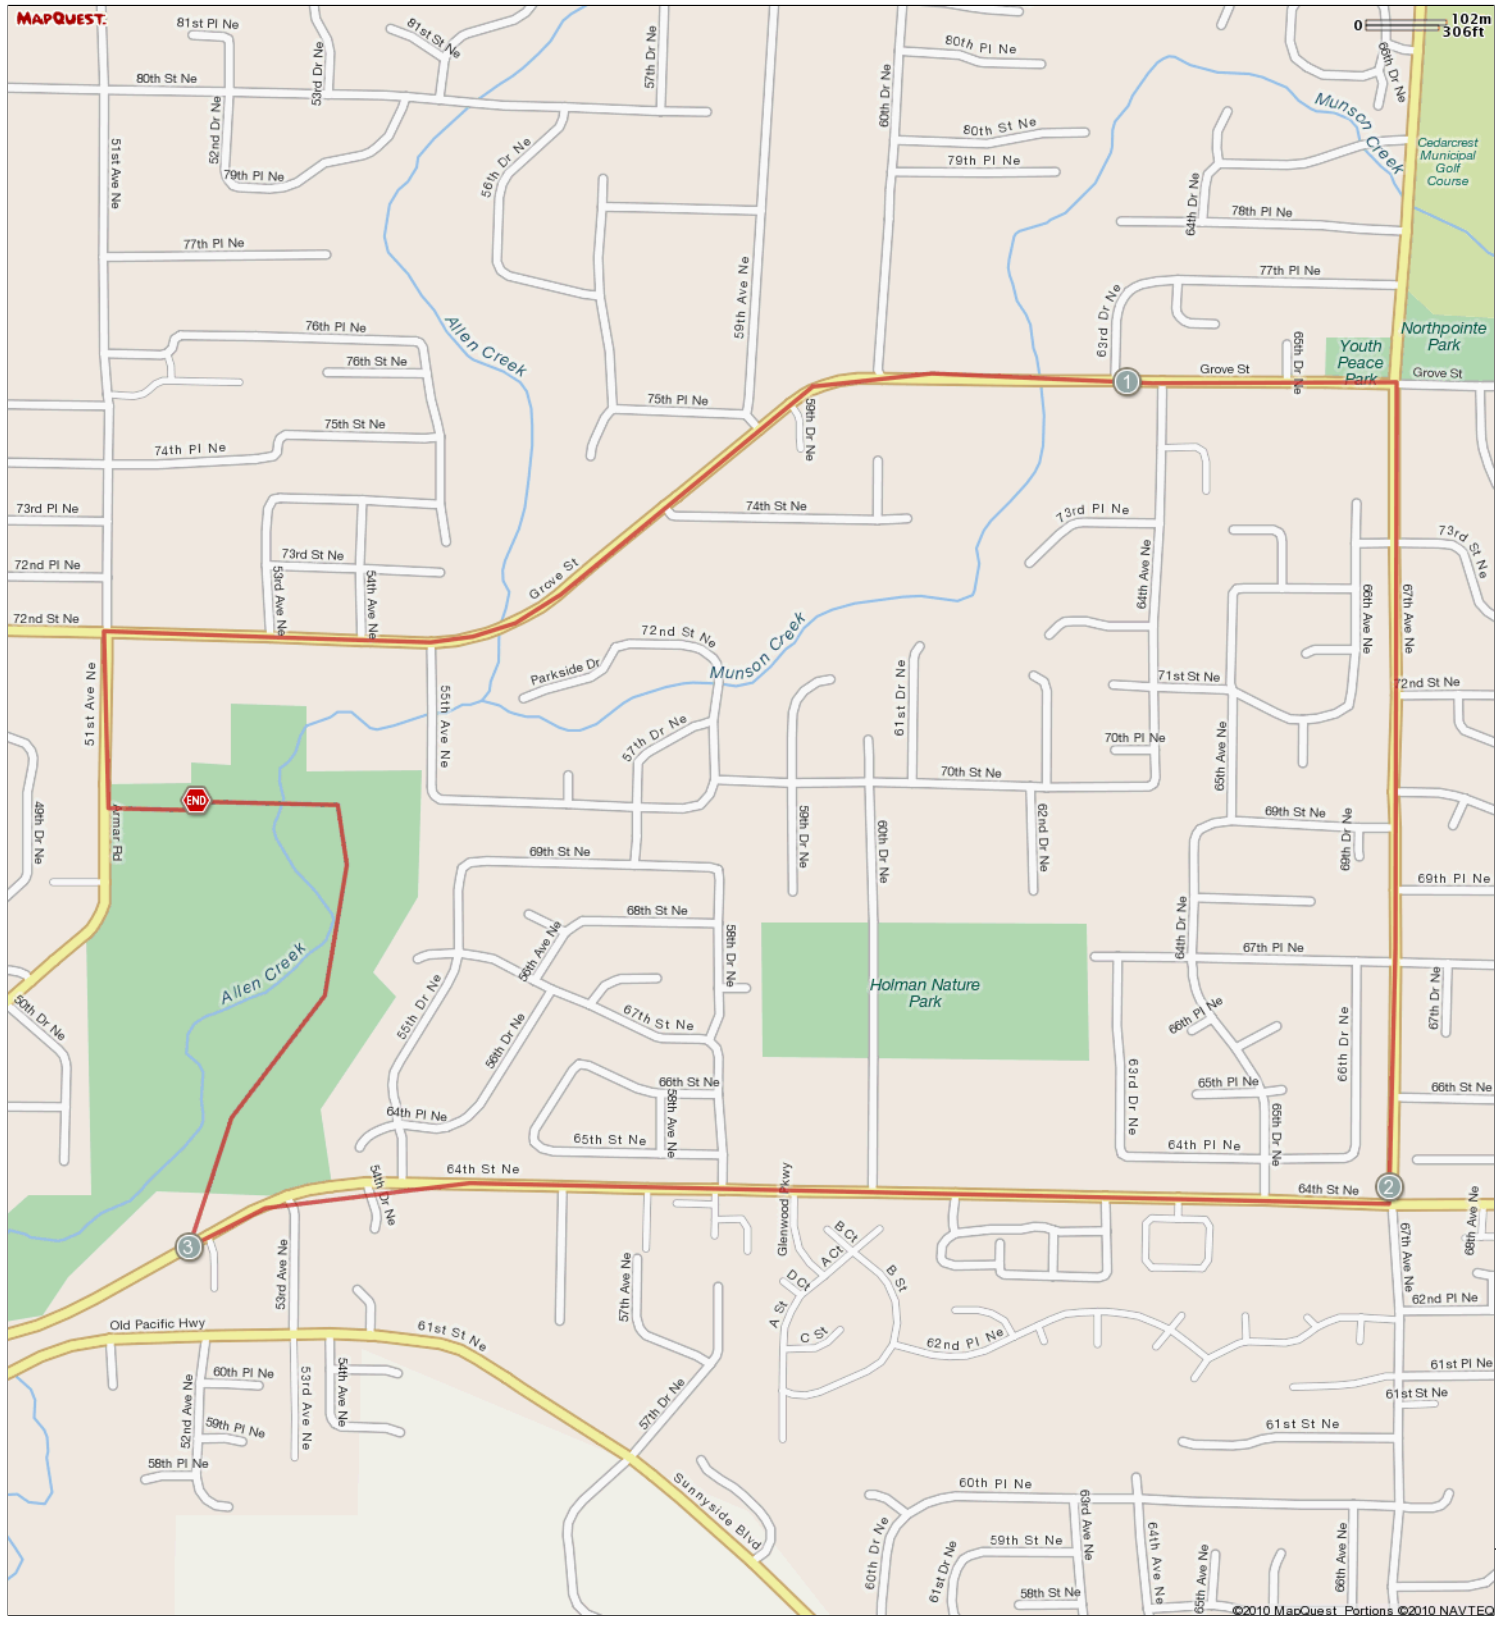

ROUTE DESCRIPTION:  
No Description Provided

ROUTE DESCRIPTION:  
 No Description Provided

Notes		
AT	FOR	NOTES
0.07 mi.	855ft	Head right out of the park.
0.23 mi.	1mi 446ft	Right at Grove all the way to 67th.
1.32 mi.	3964ft	Right at 67th. Say bye bye to everyone else!
2.07 mi.	4937ft	Right at 64th. You're going to run to the other Jennings Park entrance.
3 mi.	-	Right into the park

Notes		
AT	FOR	NOTES

ROUTE DESCRIPTION:  
 No Description Provided

Notes		
AT	FOR	NOTES
0.07 mi.	➡ 855ft	Head right out of the park.
0.23 mi.	➡ 1mi 446ft	Right at Grove all the way to 67th.
1.32 mi.	➡ 3964ft	Right at 67th. Say bye bye to everyone else!
This segment shows [2]1.84 mi. (9,693 ft.) of your route.		

Notes		
AT	FOR	NOTES
2.07 mi.	➡ 4937ft	Right at 64th. You're going to run to the other Jennings Park entrance.
3 mi.	➡ -	Right into the park
This segment shows [2]2.22 mi. (11,748 ft.) of your route.		