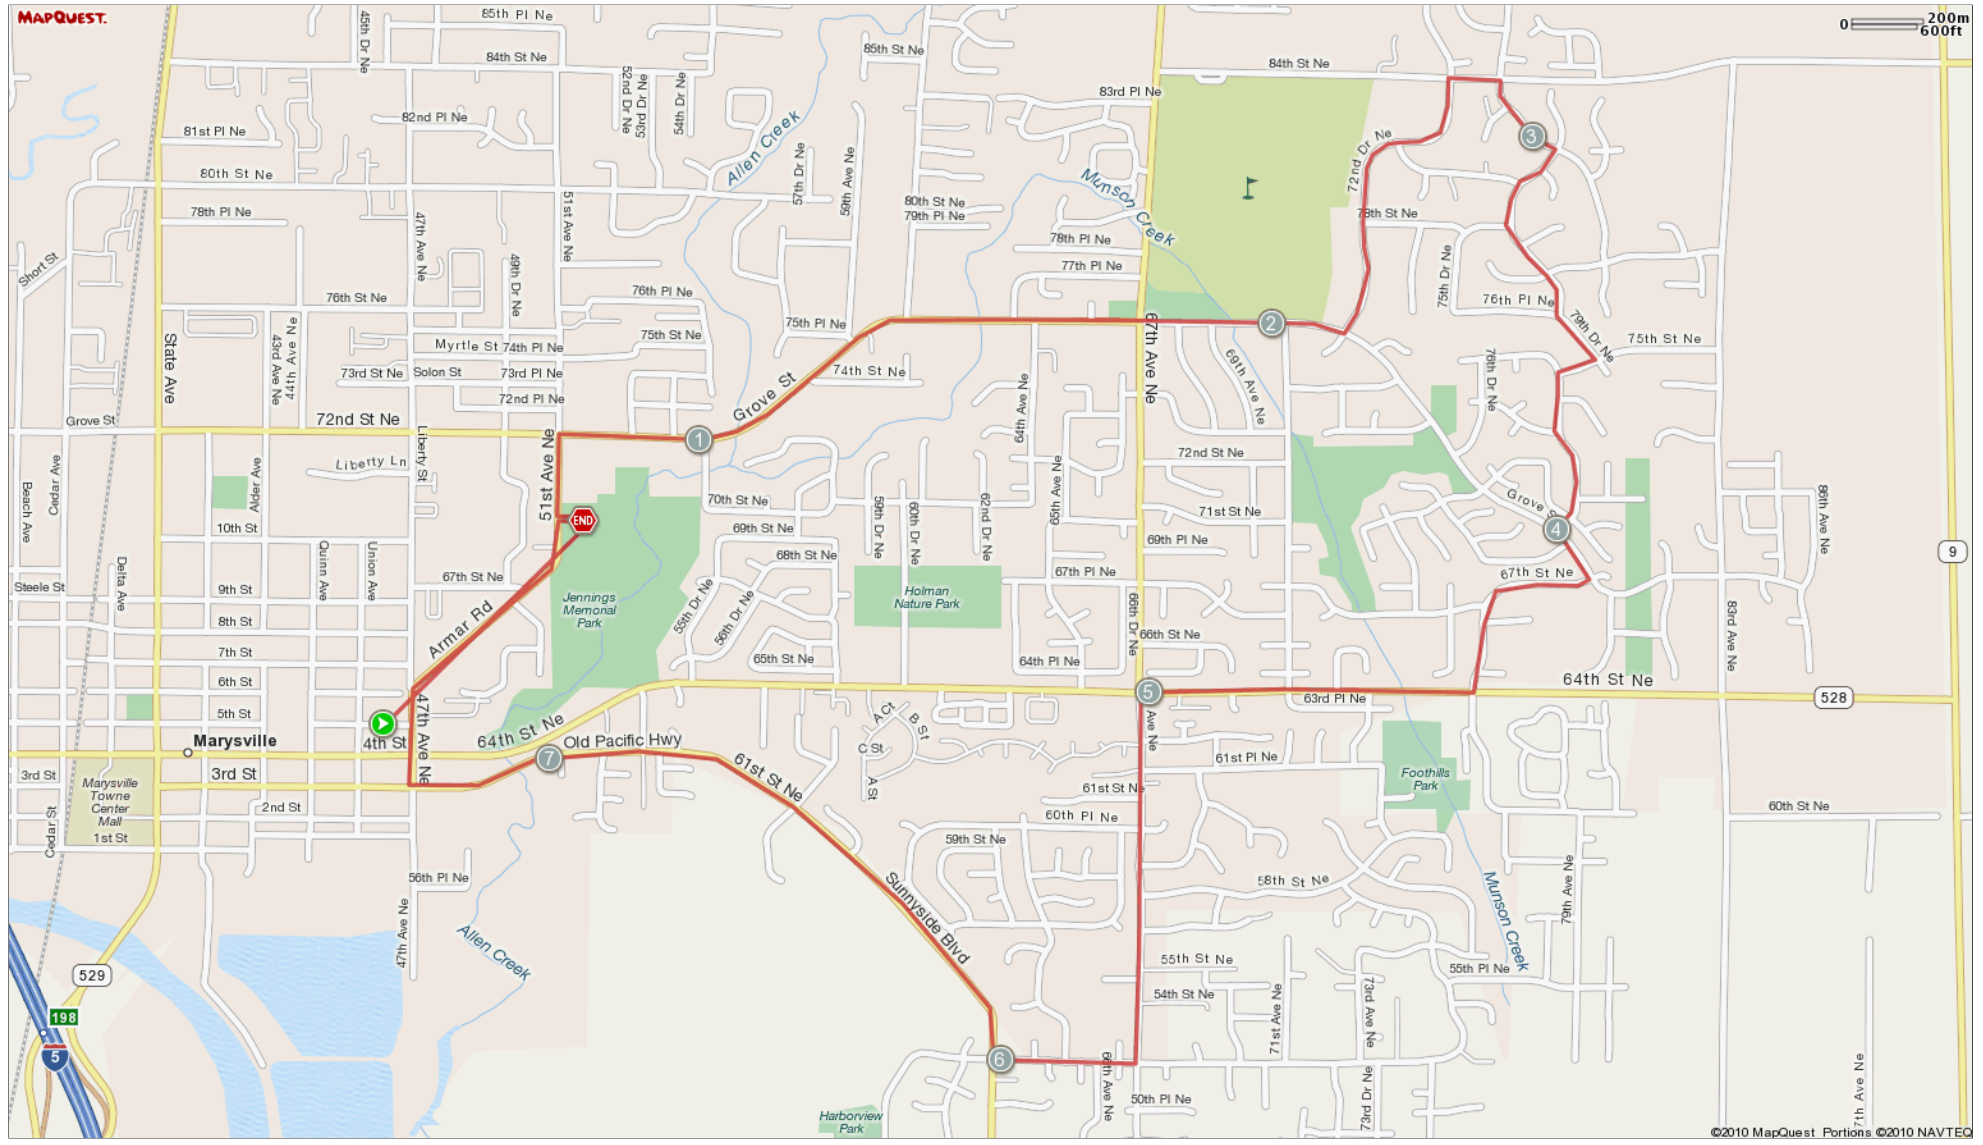

ROUTE DESCRIPTION:  
No Description Provided

ROUTE DESCRIPTION:  
 No Description Provided

Notes		
AT	FOR	NOTES
0.55 mi.	1225ft	Start
0.79 mi.	<b>1mi</b> 2272ft	Right onto Grove
2.22 mi.	3230ft	Left at 72nd Drive
2.83 mi.	471ft	Right up Getchell...don't worry
2.92 mi.	935ft	Right into the first neighborhood at 76th.
3.09 mi.	2090ft	Right at 77th

Notes		
AT	FOR	NOTES
3.49 mi.	578ft	Left at 79th Drive
3.6 mi.	363ft	Right at 75th
3.67 mi.	1774ft	Left at 78th Drive NE
4 mi.	607ft	Left at Grove
4.12 mi.	1973ft	Right at 67th

Notes		
AT	FOR	NOTES
4.49 mi.	2998ft	Right on 64th/528. Whew! Some down for awhile!
5.06 mi.	3960ft	Left at 67th Avenue
5.81 mi.	1279ft	Right onto Evans Rd
6.05 mi.	<b>1mi</b> 1770ft	Right onto 63rd/ Sunnyside Blvd
7.39 mi.	-	Right at 47th by the gas station.

Notes			
AT		FOR	NOTES
0.55 mi.	➡	1225ft	Start
0.79 mi.	➡	1mi 2272ft	Right onto Grove
2.22 mi.	⬅	3230ft	Left at 72nd Drive
2.83 mi.	➡	471ft	Right up Getchell...don't worry
2.92 mi.	➡	935ft	Right into the first neighborhood at 76th.
3.09 mi.	➡	2090ft	Right at 77th
3.49 mi.	⬅	578ft	Left at 79th Drive
3.6 mi.	➡	363ft	Right at 75th
3.67 mi.	⬅	1774ft	Left at 78th Drive NE
4 mi.	⬅	607ft	Left at Grove
4.12 mi.	➡	1973ft	Right at 67th
4.49 mi.	➡	2998ft	Right on 64th/528. Whew! Some down for awhile!
5.06 mi.	⬅	3960ft	Left at 67th Avenue
5.81 mi.	➡	1279ft	Right onto Evans Rd
6.05 mi.	➡	1mi 1770ft	Right onto 63rd/ Sunnyside Blvd
7.39 mi.	➡	-	Right at 47th by the gas station.