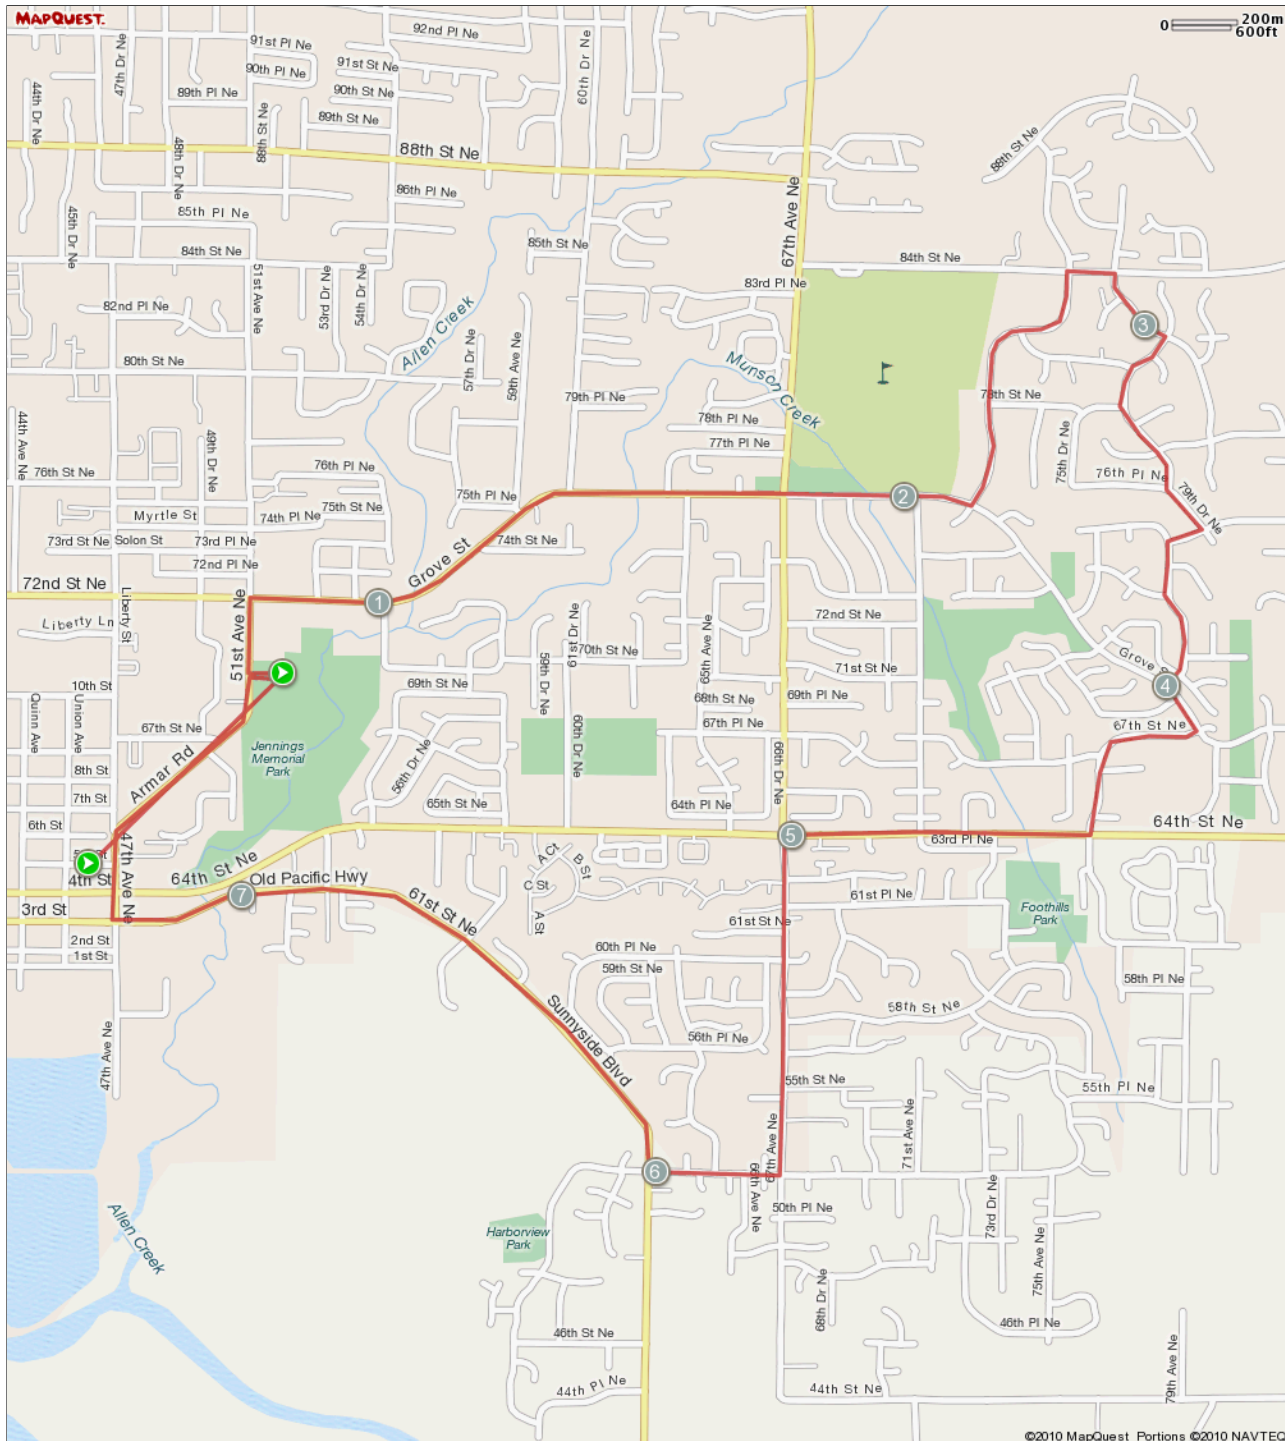

ROUTE DESCRIPTION:  
No Description Provided

ROUTE DESCRIPTION:  
 No Description Provided

Notes		
AT	FOR	NOTES
0.55 mi.	1225ft	Start
0.79 mi.	<b>1mi</b> 2272ft	Right onto Grove
2.22 mi.	3230ft	Left at 72nd Drive
2.83 mi.	471ft	Right up Getchell...don't worry
2.92 mi.	935ft	Right into the first neighborhood at 76th.
3.09 mi.	2090ft	Right at 77th

Notes		
AT	FOR	NOTES
3.49 mi.	578ft	Left at 79th Drive
3.6 mi.	363ft	Right at 75th
3.67 mi.	1774ft	Left at 78th Drive NE
4 mi.	607ft	Left at Grove
4.12 mi.	1973ft	Right at 67th

Notes		
AT	FOR	NOTES
4.49 mi.	2998ft	Right on 64th/528. Whew! Some down for awhile!
5.06 mi.	3960ft	Left at 67th Avenue
5.81 mi.	1279ft	Right onto Evans Rd
6.05 mi.	<b>1mi</b> 1770ft	Right onto 63rd/ Sunnyside Blvd
7.39 mi.	-	Right at 47th by the gas station.

Notes			
AT		FOR	NOTES
0.55 mi.	➡	1225ft	Start
0.79 mi.	➡	1mi 2272ft	Right onto Grove
2.22 mi.	⬅	3230ft	Left at 72nd Drive
2.83 mi.	➡	471ft	Right up Getchell...don't worry
2.92 mi.	➡	935ft	Right into the first neighborhood at 76th.
3.09 mi.	➡	2090ft	Right at 77th
3.49 mi.	⬅	578ft	Left at 79th Drive
3.6 mi.	➡	363ft	Right at 75th
3.67 mi.	⬅	1774ft	Left at 78th Drive NE
4 mi.	⬅	607ft	Left at Grove
4.12 mi.	➡	1973ft	Right at 67th
4.49 mi.	➡	2998ft	Right on 64th/528. Whew! Some down for awhile!
5.06 mi.	⬅	3960ft	Left at 67th Avenue
5.81 mi.	➡	1279ft	Right onto Evans Rd
6.05 mi.	➡	1mi 1770ft	Right onto 63rd/ Sunnyside Blvd
7.39 mi.	➡	-	Right at 47th by the gas station.