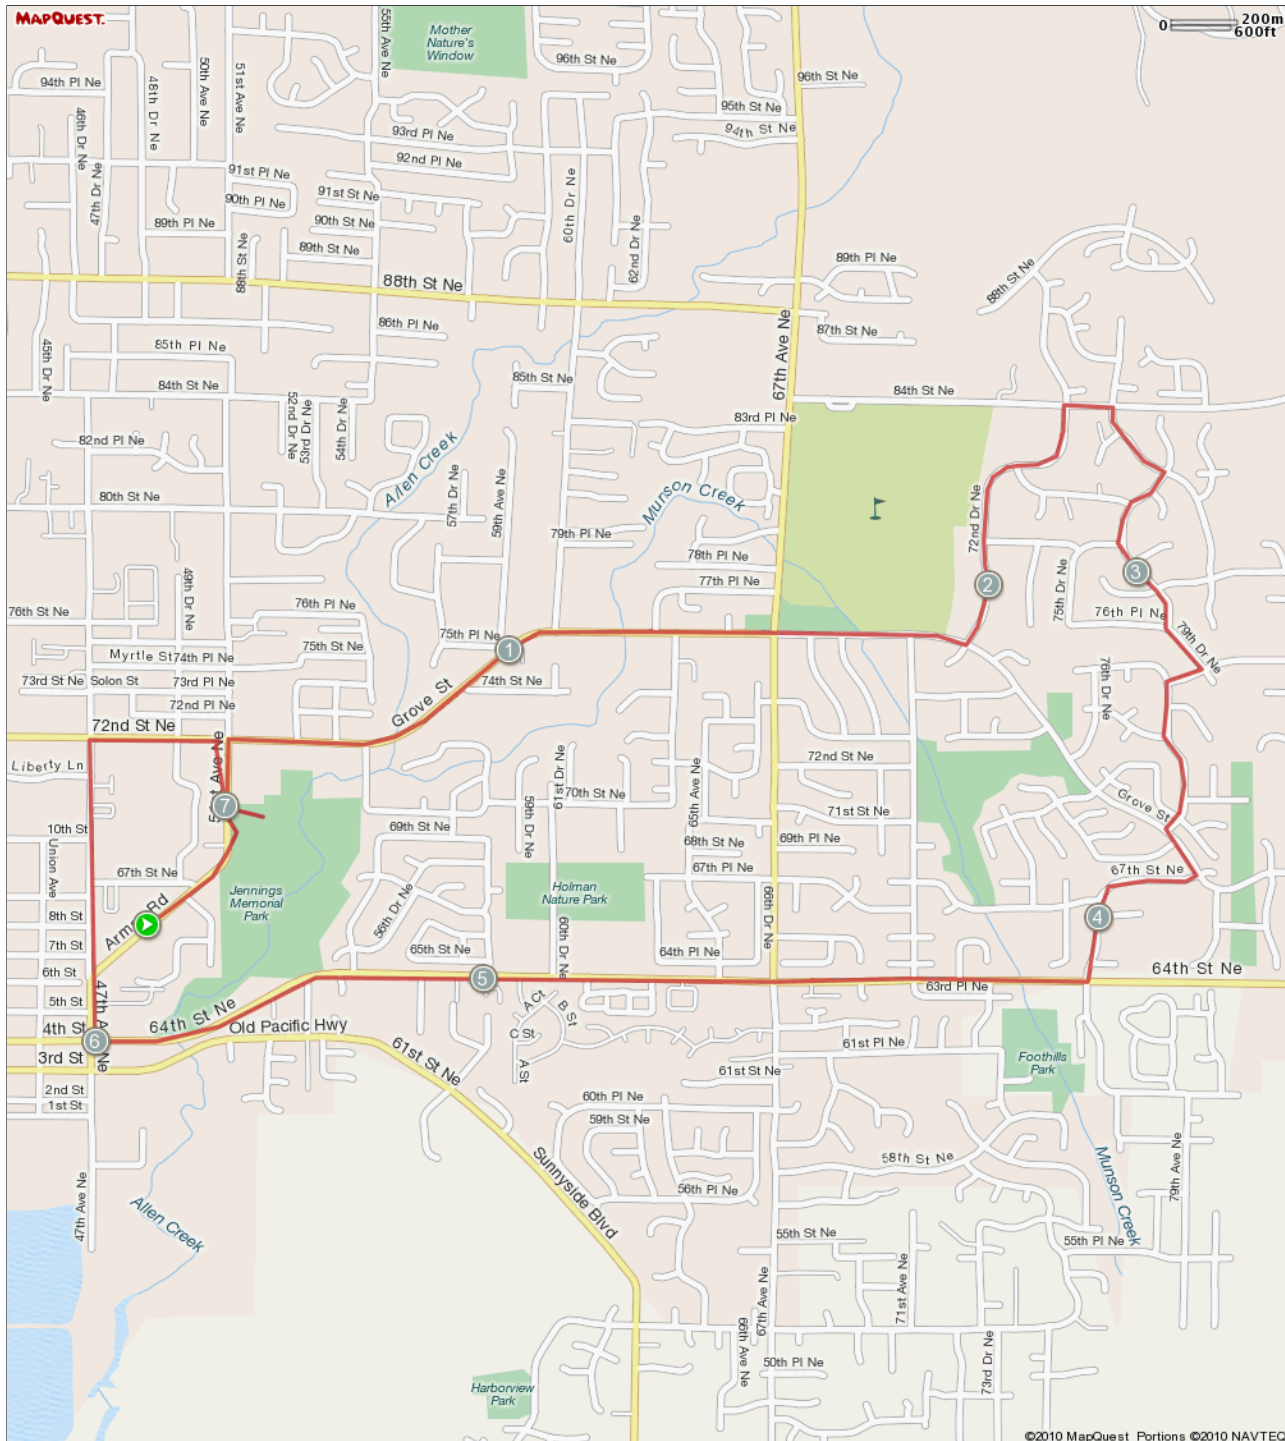

ROUTE DESCRIPTION:
No Description Provided

ROUTE DESCRIPTION:
 No Description Provided

Notes		
AT	FOR	NOTES
0.47 mi.	1mi 2272ft	Right onto Grove
1.9 mi.	3230ft	Left at 72nd Drive
2.51 mi.	471ft	Right up Getchell...don't worry
2.6 mi.	935ft	Right into the first neighborhood at 76th.
2.78 mi.	2090ft	Right at 77th

Notes		
AT	FOR	NOTES
3.17 mi.	578ft	Left at 79th Drive
3.28 mi.	363ft	Right at 75th
3.35 mi.	1774ft	Left at 78th Drive NE
3.69 mi.	607ft	Left at Grove
3.8 mi.	1973ft	Right at 67th

Notes		
AT	FOR	NOTES
4.18 mi.	2998ft	Right on 64th/528. Whew! Some down for awhile!
4.74 mi.	1mi 1413ft	Left at 67th Avenue
6.01 mi.	3428ft	Right on 47th
6.66 mi.	-	Right on Grove back to the park!

Notes			
AT		FOR	NOTES
0.47 mi.	➡	1mi 2272ft	Right onto Grove
1.9 mi.	⬅	3230ft	Left at 72nd Drive
2.51 mi.	➡	471ft	Right up Getchell...don't worry
2.6 mi.	➡	935ft	Right into the first neighborhood at 76th.
2.78 mi.	➡	2090ft	Right at 77th
3.17 mi.	⬅	578ft	Left at 79th Drive
3.28 mi.	➡	363ft	Right at 75th
3.35 mi.	⬅	1774ft	Left at 78th Drive NE
3.69 mi.	⬅	607ft	Left at Grove
3.8 mi.	➡	1973ft	Right at 67th
4.18 mi.	➡	2998ft	Right on 64th/528. Whew! Some down for awhile!
4.74 mi.	⬅	1mi 1413ft	Left at 67th Avenue
6.01 mi.	➡	3428ft	Right on 47th
6.66 mi.	➡	-	Right on Grove back to the park!