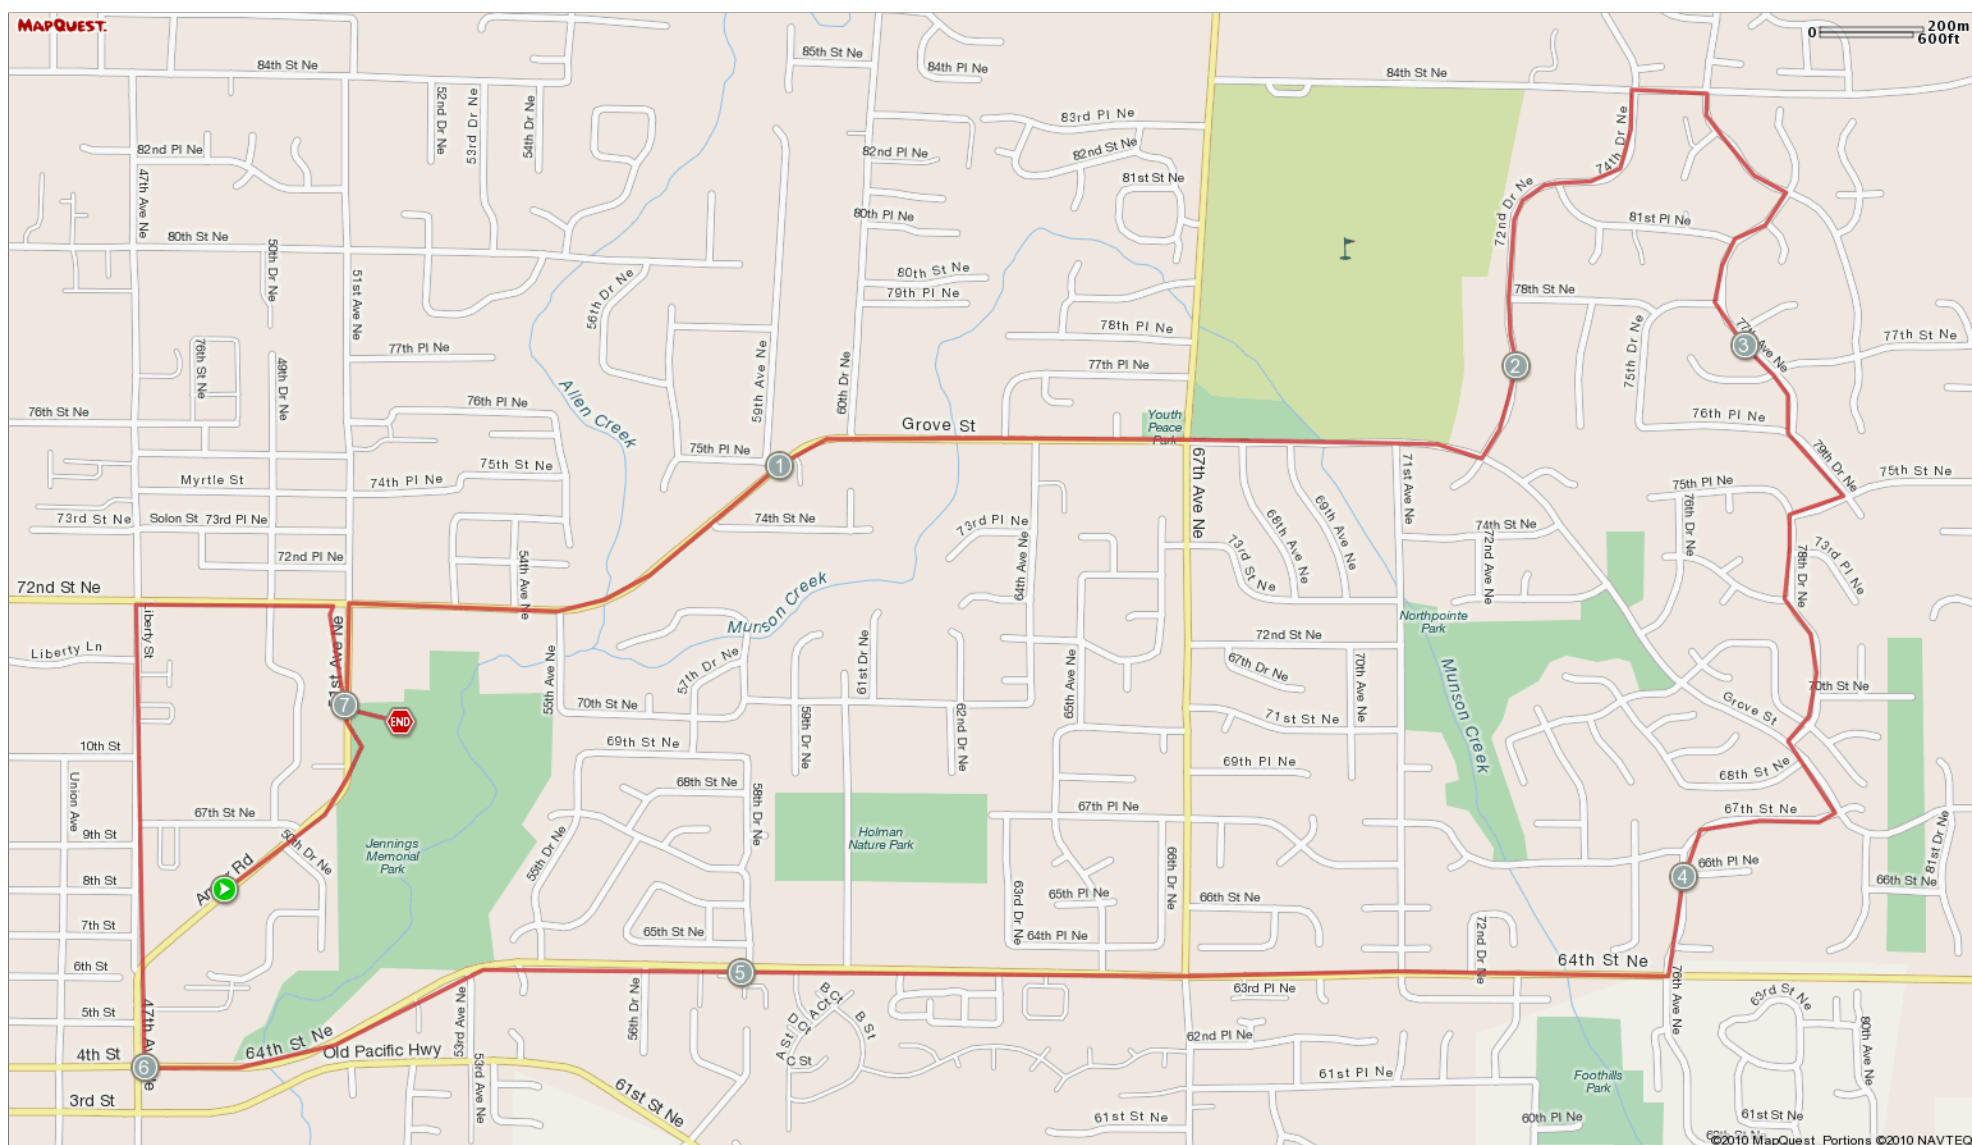

ROUTE DESCRIPTION:
No Description Provided

ROUTE DESCRIPTION:
 No Description Provided

Notes		
AT	FOR	NOTES
0.47 mi.	1mi 2272ft	Right onto Grove
1.9 mi.	3230ft	Left at 72nd Drive
2.51 mi.	471ft	Right up Getchell...don't worry
2.6 mi.	935ft	Right into the first neighborhood at 76th.
2.78 mi.	2090ft	Right at 77th

Notes		
AT	FOR	NOTES
3.17 mi.	578ft	Left at 79th Drive
3.28 mi.	363ft	Right at 75th
3.35 mi.	1774ft	Left at 78th Drive NE
3.69 mi.	607ft	Left at Grove
3.8 mi.	1973ft	Right at 67th

Notes		
AT	FOR	NOTES
4.18 mi.	2998ft	Right on 64th/528. Whew! Some down for awhile!
4.74 mi.	1mi 1413ft	Left at 67th Avenue
6.01 mi.	3428ft	Right on 47th
6.66 mi.	-	Right on Grove back to the park!

Notes			
AT		FOR	NOTES
0.47 mi.	➡	1mi 2272ft	Right onto Grove
1.9 mi.	⬅	3230ft	Left at 72nd Drive
2.51 mi.	➡	471ft	Right up Getchell...don't worry
2.6 mi.	➡	935ft	Right into the first neighborhood at 76th.
2.78 mi.	➡	2090ft	Right at 77th
3.17 mi.	⬅	578ft	Left at 79th Drive
3.28 mi.	➡	363ft	Right at 75th
3.35 mi.	⬅	1774ft	Left at 78th Drive NE
3.69 mi.	⬅	607ft	Left at Grove
3.8 mi.	➡	1973ft	Right at 67th
4.18 mi.	➡	2998ft	Right on 64th/528. Whew! Some down for awhile!
4.74 mi.	⬅	1mi 1413ft	Left at 67th Avenue
6.01 mi.	➡	3428ft	Right on 47th
6.66 mi.	➡	-	Right on Grove back to the park!