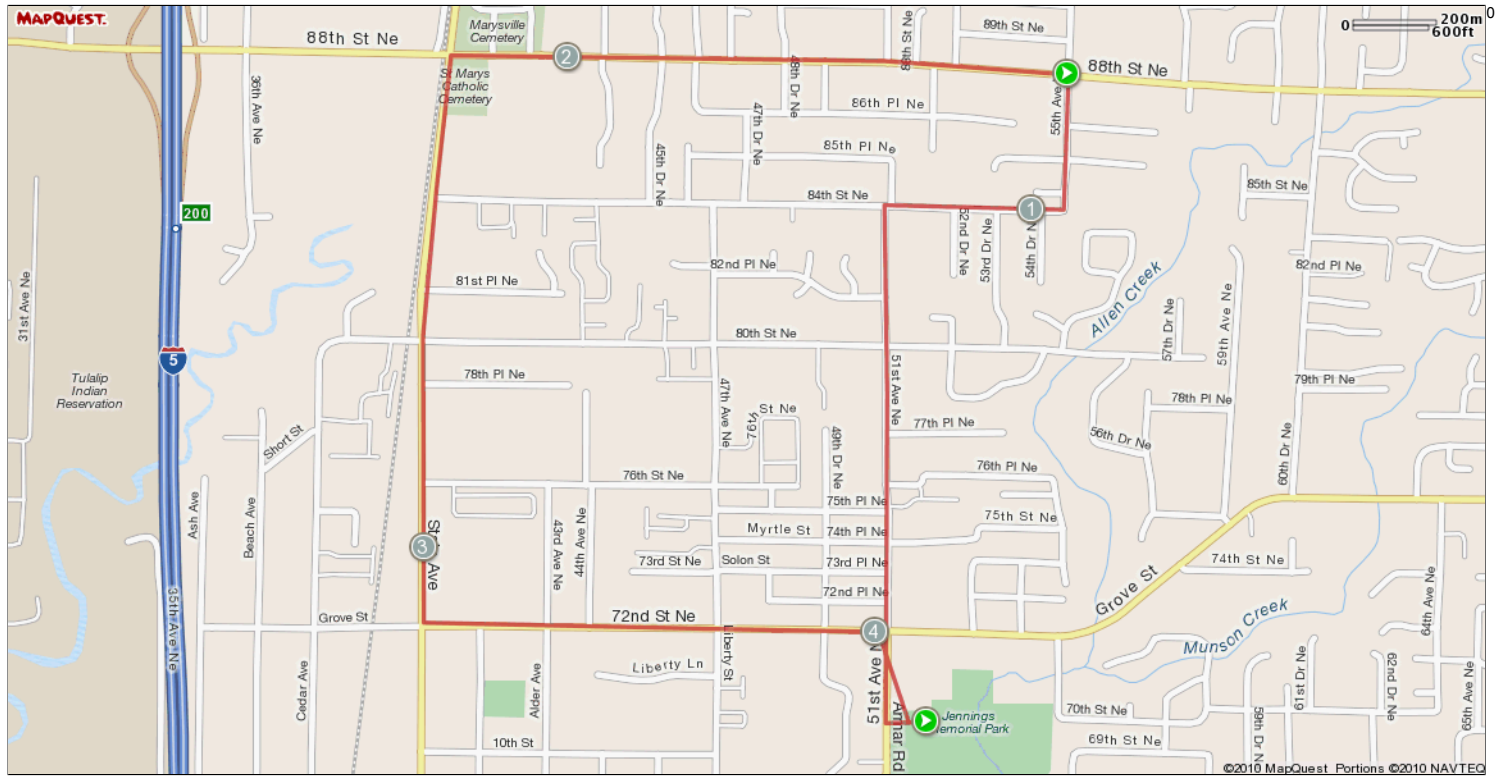

ROUTE DESCRIPTION:
No Description Provided

ROUTE DESCRIPTION:
No Description Provided

Notes		
AT	FOR	NOTES
0.06 mi.	4763ft	Right out of park. Cross street and stay on 51st.
0.96 mi.	1388ft	Right at 84th Street.
1.22 mi.	1241ft	Left at 55th.
1.46 mi.	1425ft	Left on 88th.
1.73 mi.	3359ft	Say goodbye to everyone else! Keep going down 88th.
2.37 mi.	5223ft	Left onto State
3.36 mi.	3518ft	Left onto Grove.

Notes		
AT	FOR	NOTES
4.02 mi.	-	Right and back to park.

ROUTE DESCRIPTION:
 No Description Provided

Notes		
AT	FOR	NOTES
0.06 mi.		4763ft Right out of park. Cross street and stay on 51st.
0.96 mi.		1388ft Right at 84th Street.
1.22 mi.		1241ft Left at 55th.
1.46 mi.		1425ft Left on 88th.
This segment shows [2]1.73 mi. (9,132 ft.) of your route.		

Notes		
AT	FOR	NOTES
1.73 mi.		3359ft Say goodbye to everyone else! Keep going down 88th.
2.37 mi.		5223ft Left onto State
3.36 mi.		3518ft Left onto Grove.
4.02 mi.		- Right and back to park.
This segment shows [2]2.73 mi. (14,389 ft.) of your route.		