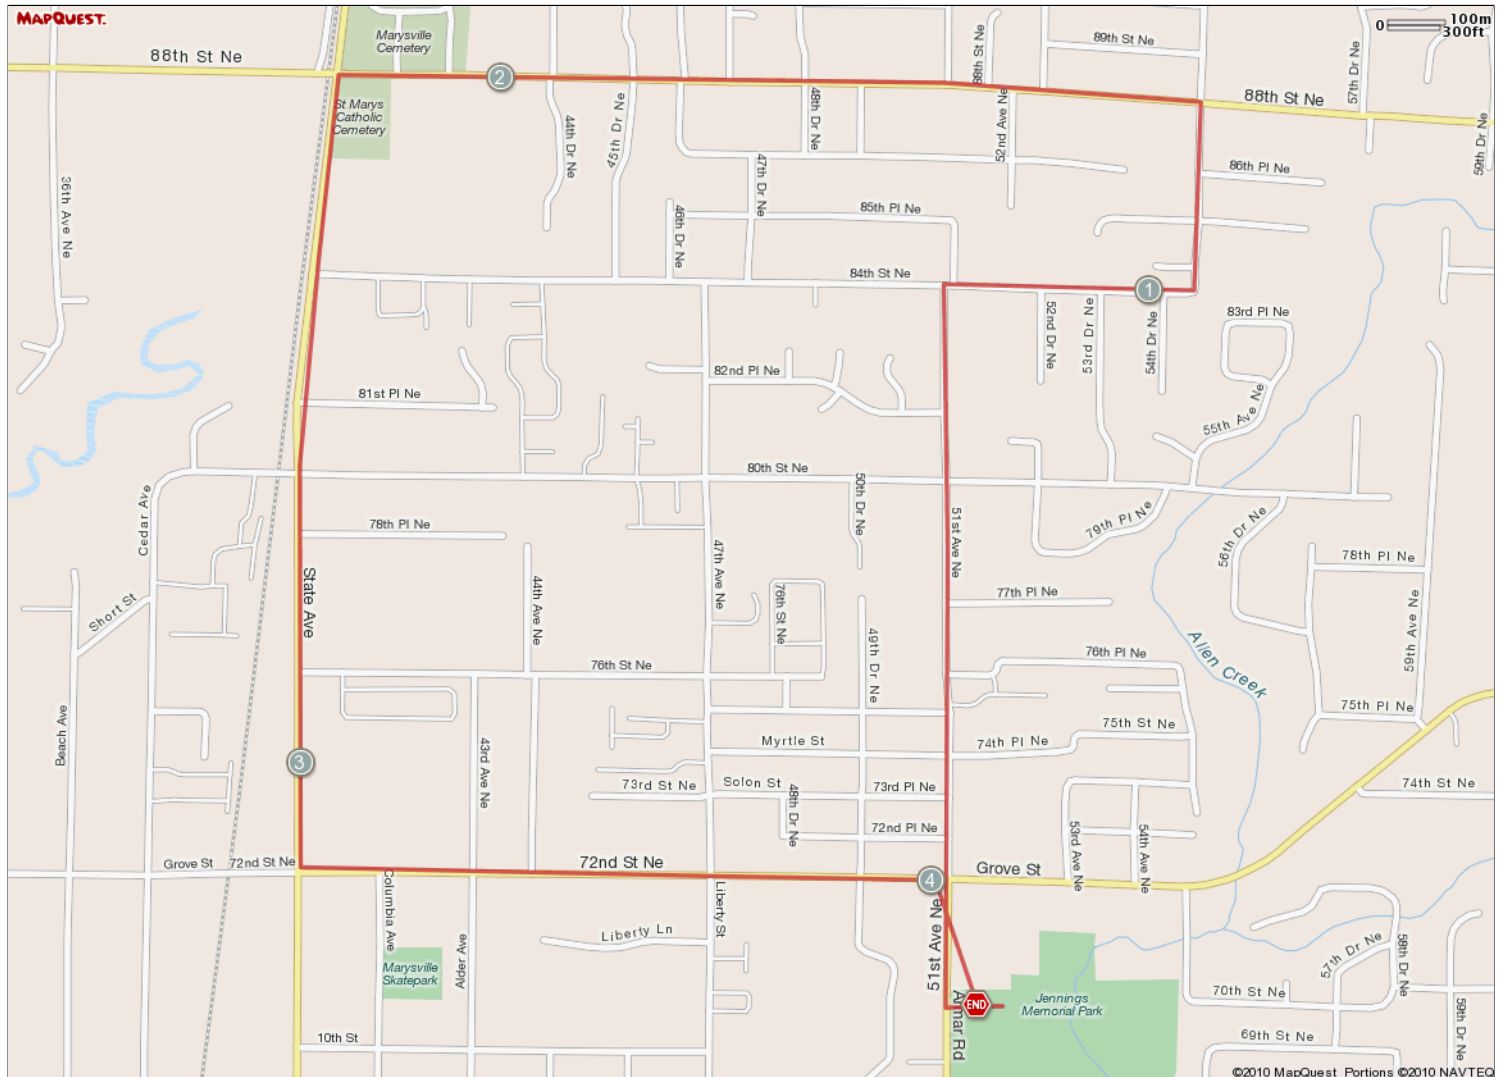

ROUTE DESCRIPTION:
No Description Provided

ROUTE DESCRIPTION:
No Description Provided

Notes		
AT	FOR	NOTES
0.06 mi.	4763ft	Right out of park. Cross street and stay on 51st.
0.96 mi.	1388ft	Right at 84th Street.
1.22 mi.	1241ft	Left at 55th.
1.46 mi.	1425ft	Left on 88th.
1.73 mi.	3359ft	Say goodbye to everyone else! Keep going down 88th.
2.37 mi.	5223ft	Left onto State
3.36 mi.	3518ft	Left onto Grove.

Notes		
AT	FOR	NOTES
4.02 mi.	-	Right and back to park.

ROUTE DESCRIPTION:
 No Description Provided

Notes		
AT	FOR	NOTES
0.06 mi.		4763ft Right out of park. Cross street and stay on 51st.
0.96 mi.		1388ft Right at 84th Street.
1.22 mi.		1241ft Left at 55th.
1.46 mi.		1425ft Left on 88th.
This segment shows [2]1.73 mi. (9,132 ft.) of your route.		

Notes		
AT	FOR	NOTES
1.73 mi.		3359ft Say goodbye to everyone else! Keep going down 88th.
2.37 mi.		5223ft Left onto State
3.36 mi.		3518ft Left onto Grove.
4.02 mi.		- Right and back to park.
This segment shows [2]2.73 mi. (14,389 ft.) of your route.		