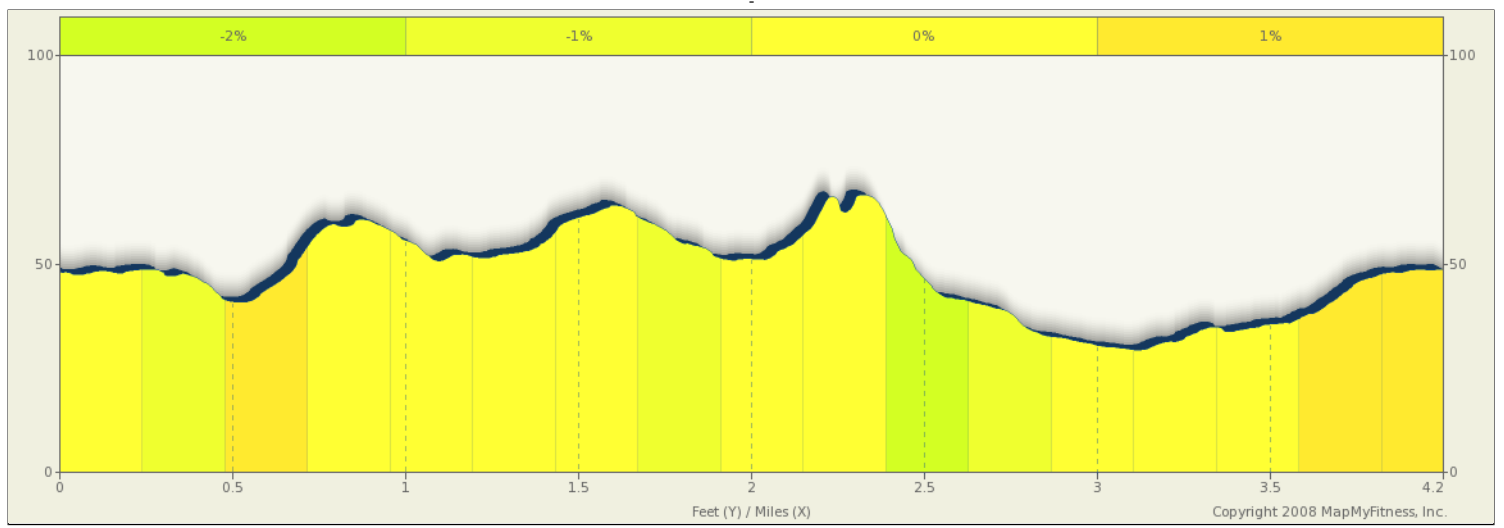

ROUTE DESCRIPTION:
No Description Provided

ROUTE DESCRIPTION:
No Description Provided

Notes		
AT	FOR	NOTES
0.06 mi.	4763ft	Right out of park. Cross street and stay on 51st.
0.96 mi.	1388ft	Right at 84th Street.
1.22 mi.	1241ft	Left at 55th.
1.46 mi.	1425ft	Left on 88th.
1.73 mi.	3359ft	Say goodbye to everyone else! Keep going down 88th.
2.37 mi.	5223ft	Left onto State
3.36 mi.	3518ft	Left onto Grove.

Notes		
AT	FOR	NOTES
4.02 mi.	-	Right and back to park.

ROUTE DESCRIPTION:
 No Description Provided

Notes		
AT	FOR	NOTES
0.06 mi.		4763ft Right out of park. Cross street and stay on 51st.
0.96 mi.		1388ft Right at 84th Street.
1.22 mi.		1241ft Left at 55th.
1.46 mi.		1425ft Left on 88th.
This segment shows [2]1.73 mi. (9,132 ft.) of your route.		

Notes		
AT	FOR	NOTES
1.73 mi.		3359ft Say goodbye to everyone else! Keep going down 88th.
2.37 mi.		5223ft Left onto State
3.36 mi.		3518ft Left onto Grove.
4.02 mi.		- Right and back to park.
This segment shows [2]2.73 mi. (14,389 ft.) of your route.		