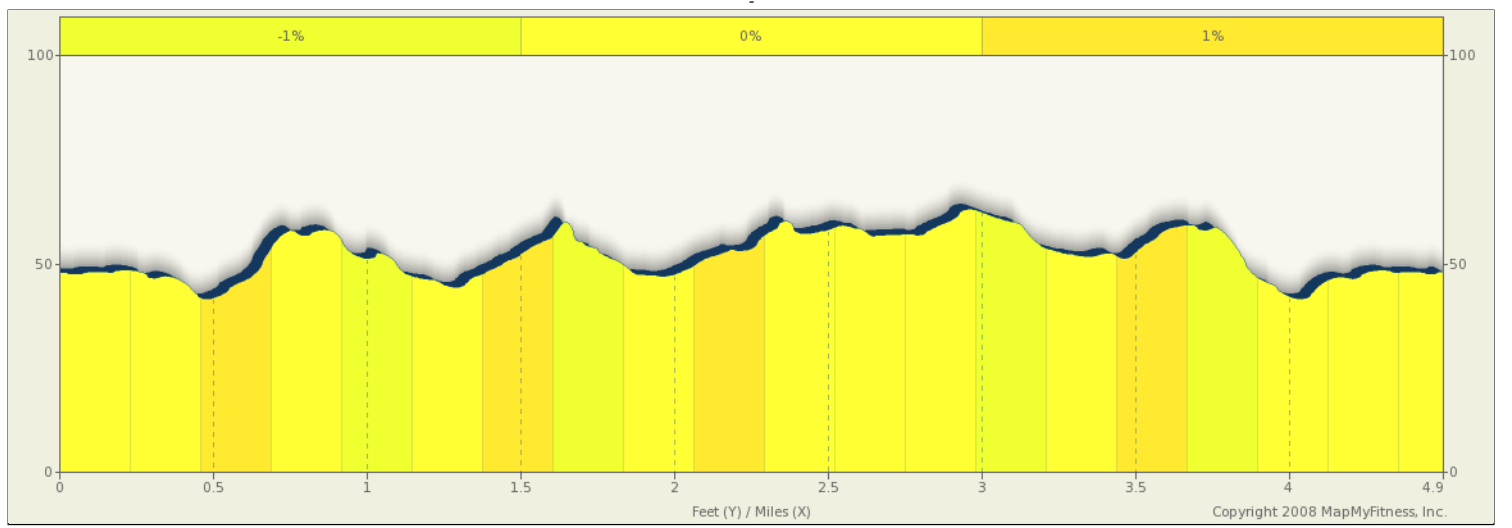

ROUTE DESCRIPTION:
 No Description Provided

ROUTE DESCRIPTION:
 No Description Provided

Notes		
AT	FOR	NOTES
0.96 mi.	1078ft	Left at 84th to 47th
1.16 mi.	1657ft	Right at 47th follow around to 88th.
1.48 mi.	1887ft	Left onto 88th to State Street.
1.84 mi.	2158ft	Right onto State/ Old 99
2.24 mi.	1753ft	Right onto 94th
2.58 mi.	2095ft	Right onto 47th
2.97 mi.	2629ft	Left onto 88th down to 55th
3.47 mi.	1238ft	Right onto 55th

Notes		
AT	FOR	NOTES
3.71 mi.	1383ft	Left onto 84th
3.97 mi.	4771ft	Left onto 51st by Pinewood Elementary
4.87 mi.	-	Back at the park!!