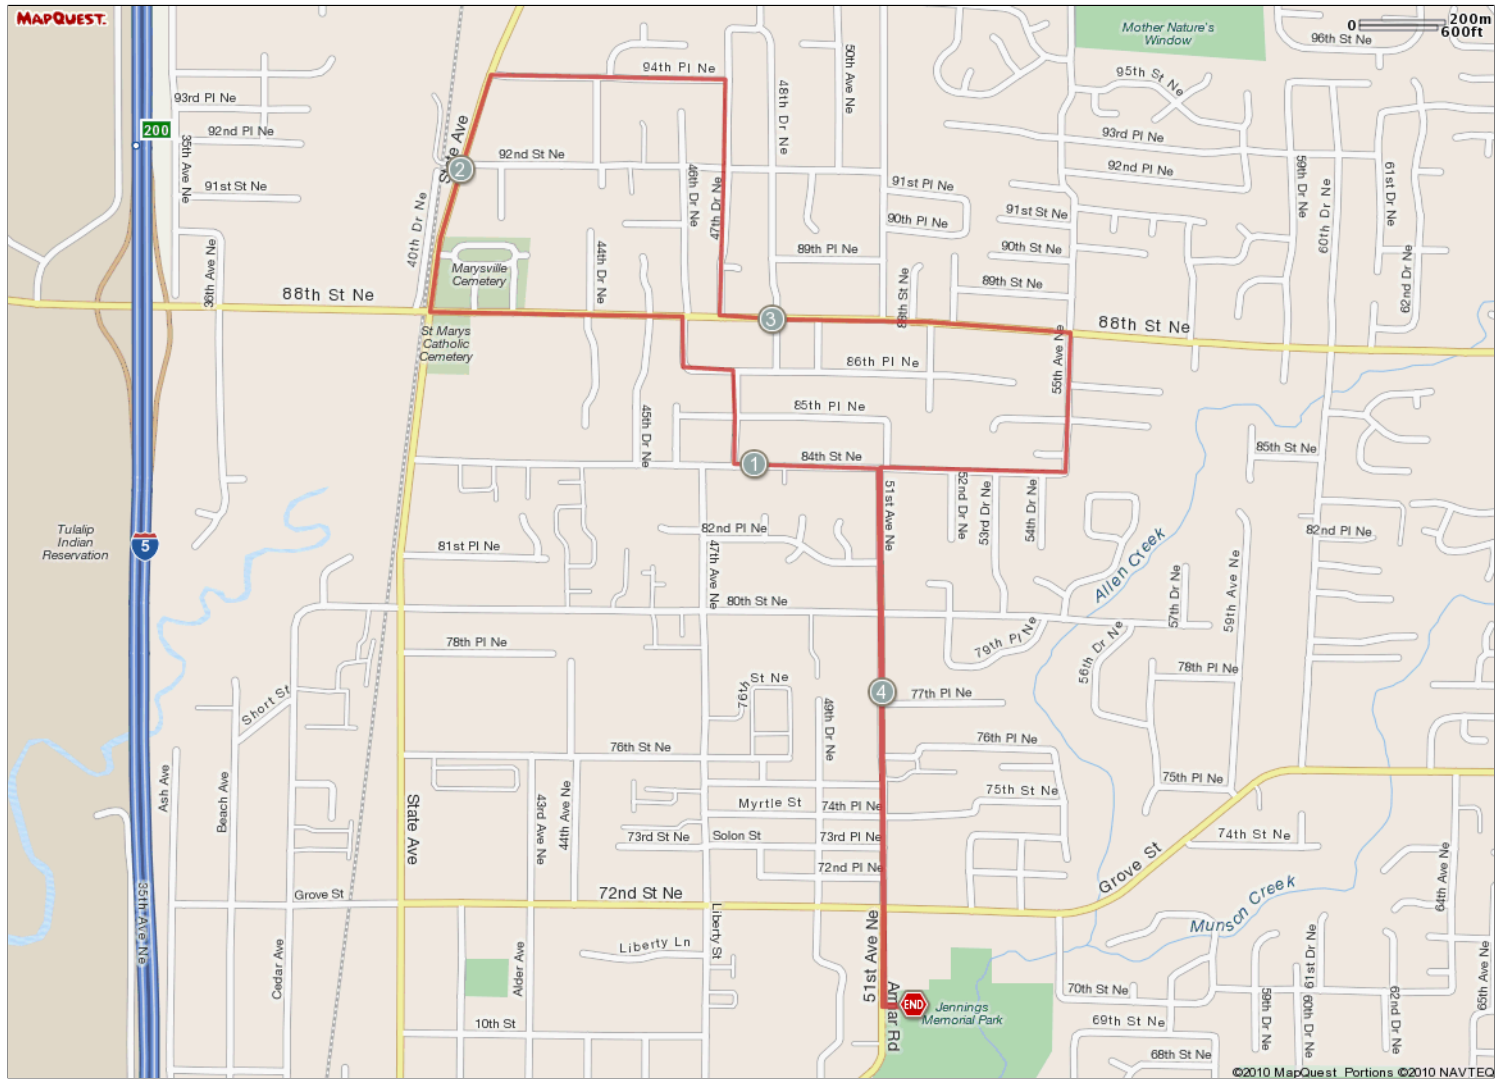

ROUTE DESCRIPTION:
 No Description Provided

ROUTE DESCRIPTION:
 No Description Provided

Notes		
AT	FOR	NOTES
0.96 mi.	1078ft	Left at 84th to 47th
1.16 mi.	1657ft	Right at 47th follow around to 88th.
1.48 mi.	1887ft	Left onto 88th to State Street.
1.84 mi.	2158ft	Right onto State/ Old 99
2.24 mi.	1753ft	Right onto 94th
2.58 mi.	2095ft	Right onto 47th
2.97 mi.	2629ft	Left onto 88th down to 55th
3.47 mi.	1238ft	Right onto 55th

Notes		
AT	FOR	NOTES
3.71 mi.	1383ft	Left onto 84th
3.97 mi.	4771ft	Left onto 51st by Pinewood Elementary
4.87 mi.	-	Back at the park!!