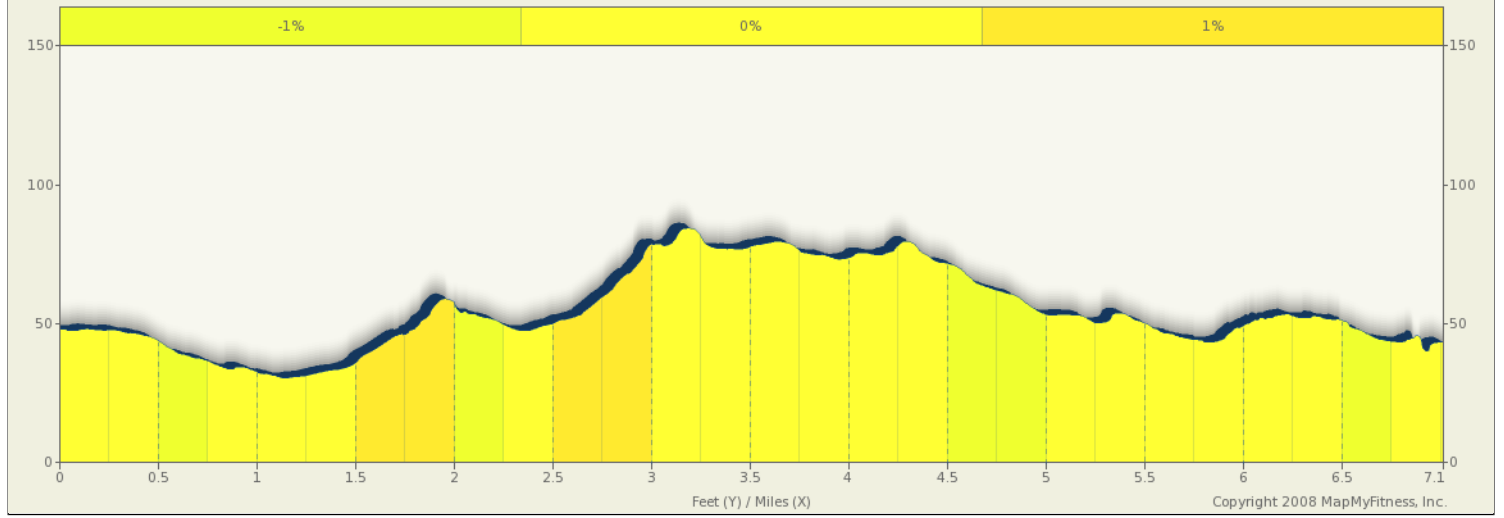

ROUTE DESCRIPTION:
No Description Provided

ROUTE DESCRIPTION:
 No Description Provided

Notes		
AT	FOR	NOTES
0.21 mi.	862ft	Turn right onto Armar Road. Here we go!
0.38 mi.	3587ft	Turn left at Armar Rd onto Grove
1.06 mi.	1mi 3843ft	Right on State Avenue.
2.78 mi.	145ft	Turn right at Shoultes Rd
2.81 mi.	178ft	Slight left
2.85 mi.	3222ft	Slight right at Shoultes Rd
3.46 mi.	119ft	Turn right at 108th St NE
3.48 mi.	2504ft	Turn right at 51st Ave NE
3.95 mi.	1437ft	Turn left at 100th St NE
4.23 mi.	3879ft	Turn left at 55th Ave NE
4.96 mi.	43ft	Turn right at 88th St NE
4.97 mi.	1248ft	Turn right at 88th St NE

Notes		
AT	FOR	NOTES
5.2 mi.	498ft	Turn right at 84th St NE
5.3 mi.	1275ft	Turn left at 53rd Dr NE
5.54 mi.	912ft	Turn right at 80th St NE
5.71 mi.	1272ft	Turn left at 51st Ave NE
5.95 mi.	1347ft	Turn left at 76th PI NE
6.21 mi.	766ft	76th PI NE turns right and becomes 55th Ave NE
6.35 mi.	1021ft	Turn right at 74th St NE
6.55 mi.	359ft	Continue on 53rd Ave NE
6.62 mi.	627ft	Left onto Grove...I know you want to go home
6.73 mi.	-	Right onto 55th Avenue! Heading down a hill

ROUTE DESCRIPTION:
 No Description Provided

Notes			
AT	FOR	NOTES	
0.21 mi.	➡	862ft	Turn right onto Armar Road. Here we go!
0.38 mi.	⬅	3587ft	Turn left at Armar Rd onto Grove
1.06 mi.	➡	1mi 3843ft	Right on State Avenue.
2.78 mi.	➡	145ft	Turn right at Shoultes Rd
2.81 mi.	↻	178ft	Slight left
2.85 mi.	↗	3222ft	Slight right at Shoultes Rd
3.46 mi.	➡	119ft	Turn right at 108th St NE
3.48 mi.	➡	2504ft	Turn right at 51st Ave NE
3.95 mi.	⬅	1437ft	Turn left at 100th St NE
4.23 mi.	⬅	3879ft	Turn left at 55th Ave NE
This segment shows [2]4.96 mi. (26,188 ft.) of your route.			