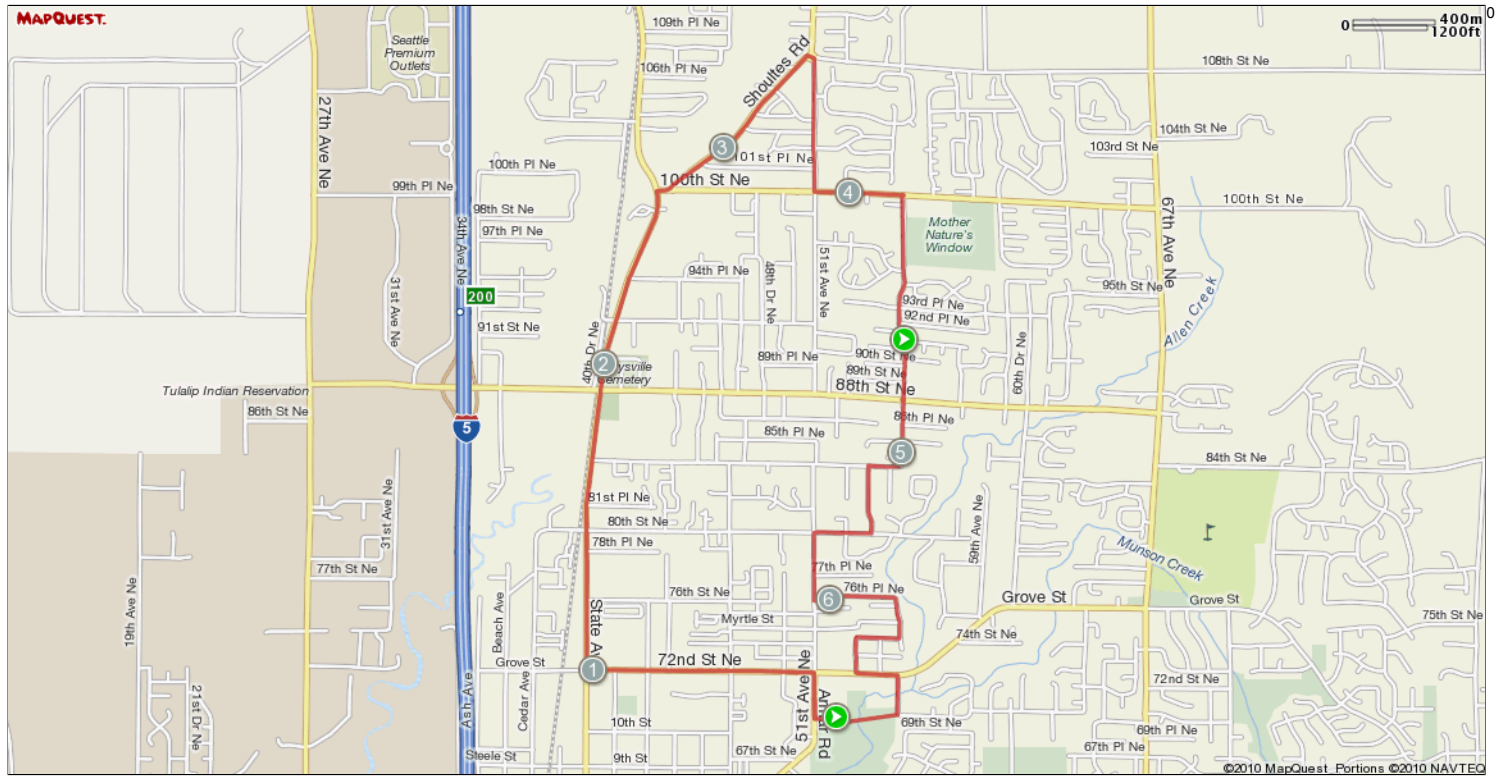

ROUTE DESCRIPTION:
No Description Provided

ROUTE DESCRIPTION:
 No Description Provided

Notes		
AT	FOR	NOTES
0.21 mi.	862ft	Turn right onto Armar Road. Here we go!
0.38 mi.	3587ft	Turn left at Armar Rd onto Grove
1.06 mi.	1mi 3843ft	Right on State Avenue.
2.78 mi.	145ft	Turn right at Shoultes Rd
2.81 mi.	178ft	Slight left
2.85 mi.	3222ft	Slight right at Shoultes Rd
3.46 mi.	119ft	Turn right at 108th St NE
3.48 mi.	2504ft	Turn right at 51st Ave NE
3.95 mi.	1437ft	Turn left at 100th St NE
4.23 mi.	3879ft	Turn left at 55th Ave NE
4.96 mi.	43ft	Turn right at 88th St NE
4.97 mi.	1248ft	Turn right at 88th St NE

Notes		
AT	FOR	NOTES
5.2 mi.	498ft	Turn right at 84th St NE
5.3 mi.	1275ft	Turn left at 53rd Dr NE
5.54 mi.	912ft	Turn right at 80th St NE
5.71 mi.	1272ft	Turn left at 51st Ave NE
5.95 mi.	1347ft	Turn left at 76th PI NE
6.21 mi.	766ft	76th PI NE turns right and becomes 55th Ave NE
6.35 mi.	1021ft	Turn right at 74th St NE
6.55 mi.	359ft	Continue on 53rd Ave NE
6.62 mi.	627ft	Left onto Grove...I know you want to go home
6.73 mi.	-	Right onto 55th Avenue! Heading down a hill

ROUTE DESCRIPTION:
 No Description Provided

Notes			
AT	FOR	NOTES	
0.21 mi.	➡	862ft	Turn right onto Armar Road. Here we go!
0.38 mi.	⬅	3587ft	Turn left at Armar Rd onto Grove
1.06 mi.	➡	1mi 3843ft	Right on State Avenue.
2.78 mi.	➡	145ft	Turn right at Shoultes Rd
2.81 mi.	↻	178ft	Slight left
2.85 mi.	↗	3222ft	Slight right at Shoultes Rd
3.46 mi.	➡	119ft	Turn right at 108th St NE
3.48 mi.	➡	2504ft	Turn right at 51st Ave NE
3.95 mi.	⬅	1437ft	Turn left at 100th St NE
4.23 mi.	⬅	3879ft	Turn left at 55th Ave NE
This segment shows [2]4.96 mi. (26,188 ft.) of your route.			