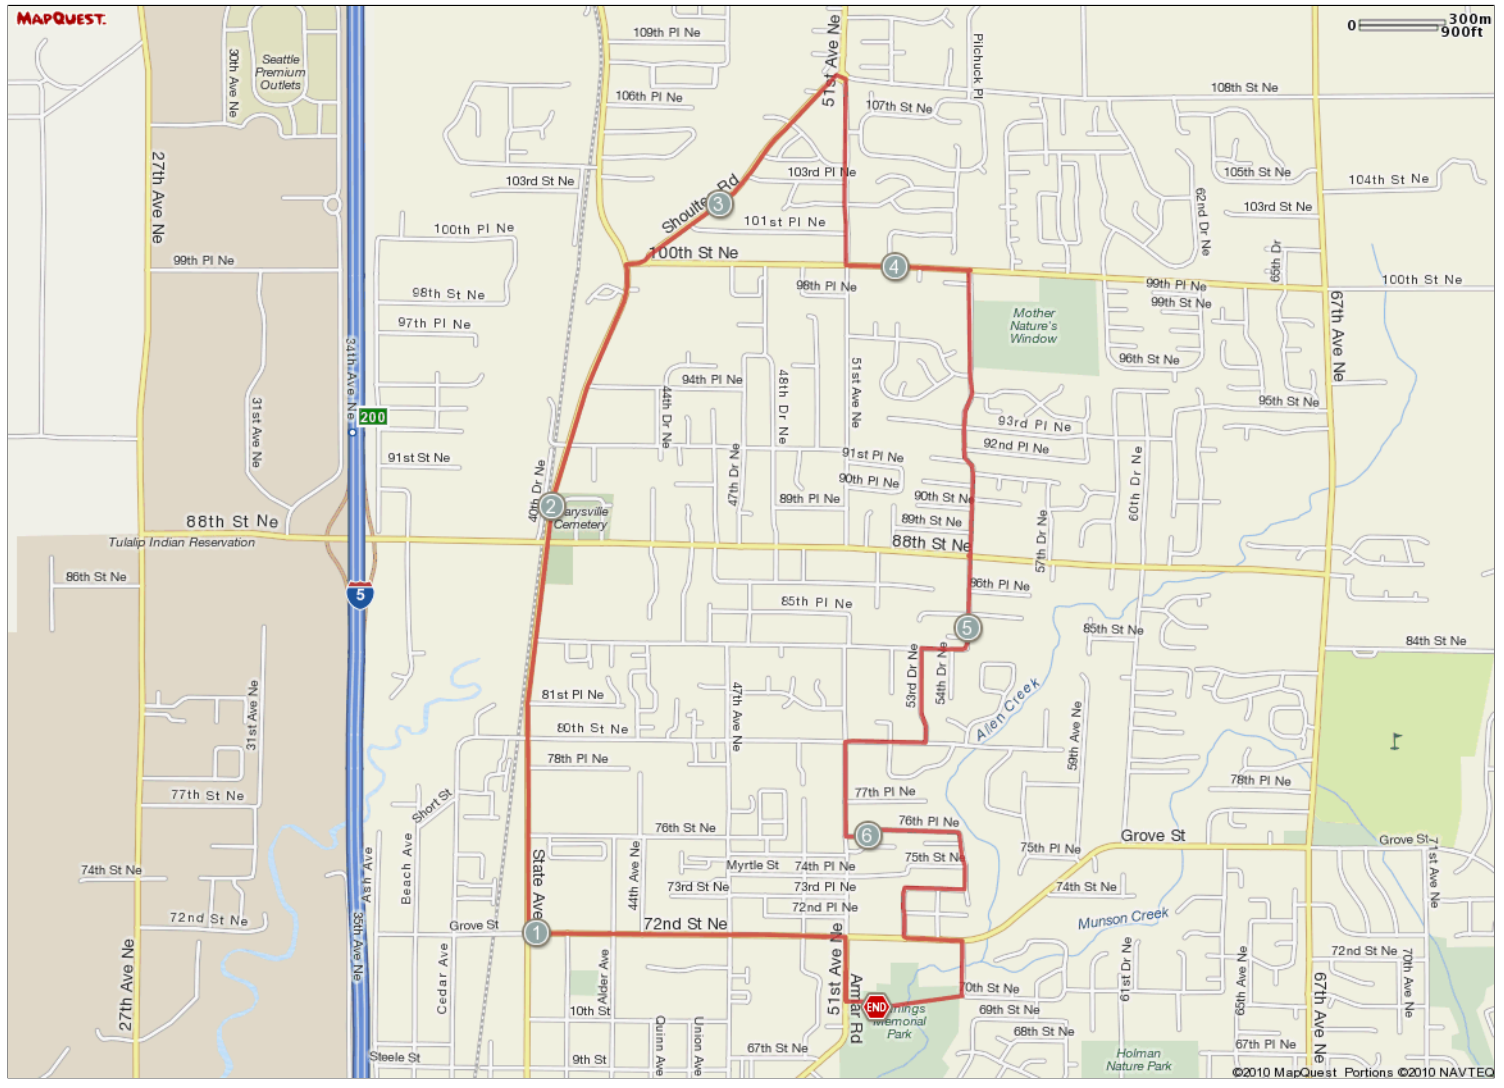

ROUTE DESCRIPTION:
No Description Provided

ROUTE DESCRIPTION:
 No Description Provided

Notes		
AT	FOR	NOTES
0.21 mi.	862ft	Turn right onto Armar Road. Here we go!
0.38 mi.	3587ft	Turn left at Armar Rd onto Grove
1.06 mi.	1mi 3843ft	Right on State Avenue.
2.78 mi.	145ft	Turn right at Shoultes Rd
2.81 mi.	178ft	Slight left
2.85 mi.	3222ft	Slight right at Shoultes Rd
3.46 mi.	119ft	Turn right at 108th St NE
3.48 mi.	2504ft	Turn right at 51st Ave NE
3.95 mi.	1437ft	Turn left at 100th St NE
4.23 mi.	3879ft	Turn left at 55th Ave NE
4.96 mi.	43ft	Turn right at 88th St NE
4.97 mi.	1248ft	Turn right at 88th St NE

Notes		
AT	FOR	NOTES
5.2 mi.	498ft	Turn right at 84th St NE
5.3 mi.	1275ft	Turn left at 53rd Dr NE
5.54 mi.	912ft	Turn right at 80th St NE
5.71 mi.	1272ft	Turn left at 51st Ave NE
5.95 mi.	1347ft	Turn left at 76th PI NE
6.21 mi.	766ft	76th PI NE turns right and becomes 55th Ave NE
6.35 mi.	1021ft	Turn right at 74th St NE
6.55 mi.	359ft	Continue on 53rd Ave NE
6.62 mi.	627ft	Left onto Grove...I know you want to go home
6.73 mi.	-	Right onto 55th Avenue! Heading down a hill

ROUTE DESCRIPTION:
 No Description Provided

Notes			
AT	FOR	NOTES	
0.21 mi.	➡	862ft	Turn right onto Armar Road. Here we go!
0.38 mi.	⬅	3587ft	Turn left at Armar Rd onto Grove
1.06 mi.	➡	1mi 3843ft	Right on State Avenue.
2.78 mi.	➡	145ft	Turn right at Shoultes Rd
2.81 mi.	↻	178ft	Slight left
2.85 mi.	↗	3222ft	Slight right at Shoultes Rd
3.46 mi.	➡	119ft	Turn right at 108th St NE
3.48 mi.	➡	2504ft	Turn right at 51st Ave NE
3.95 mi.	⬅	1437ft	Turn left at 100th St NE
4.23 mi.	⬅	3879ft	Turn left at 55th Ave NE
This segment shows [2]4.96 mi. (26,188 ft.) of your route.			