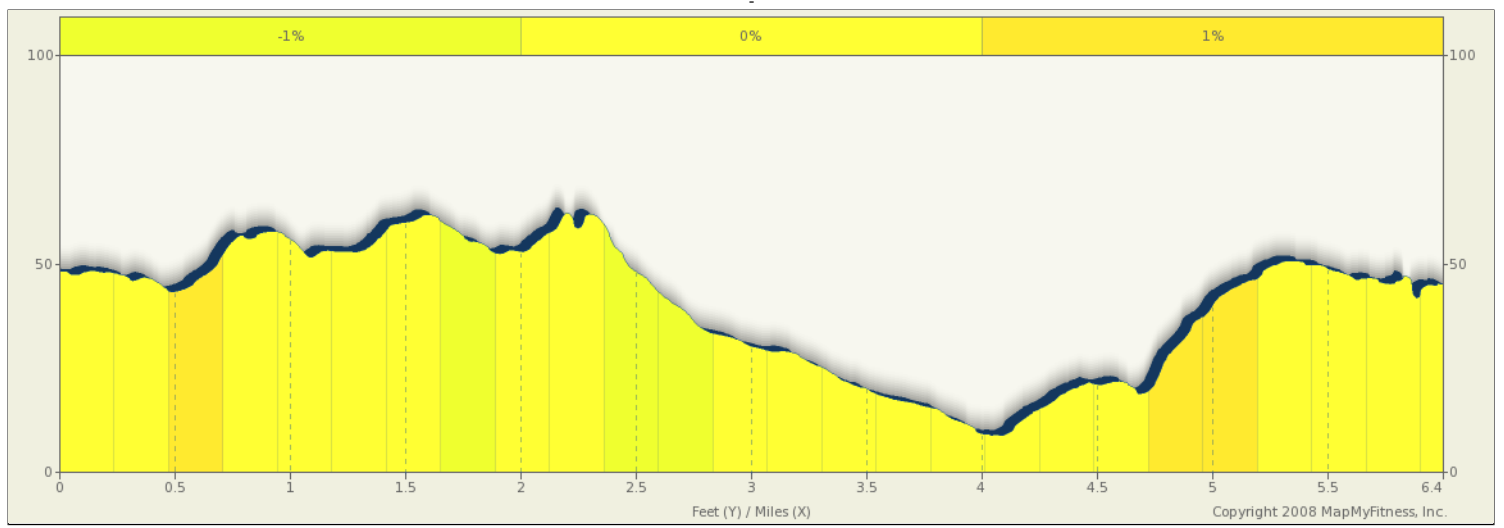

ROUTE DESCRIPTION:
 No Description Provided

ROUTE DESCRIPTION:
 No Description Provided

Notes		
AT	FOR	NOTES
0.07 mi.	4784ft	Right on 51st Street/ Armar Road. Let's head to the casino! No gambling now!
0.97 mi.	1356ft	Turn right on 84th St NE.
1.23 mi.	1mi 745ft	84th St curves around to 55th Ave NE. Run to the stop sign and turn left onto 88th.
2.37 mi.	1mi 4426ft	Left to State Street. Goodbye Marathoners! We'll miss you!
4.21 mi.	845ft	Left at 1st Avenue
4.37 mi.	771ft	Left at Alder

Notes		
AT	FOR	NOTES
4.51 mi.	1305ft	Right at 3rd Street
4.76 mi.	4345ft	Left at 47th and then quick right at 64th by Little Ceasars.
5.58 mi.	1890ft	Left at 58th
5.94 mi.	-	Left on 69th then watch on right for path that leads to 70th. Left on 70th to back of park and through park to start!

ROUTE DESCRIPTION:
 No Description Provided

Notes		
AT	FOR	NOTES
0.07 mi.	➡ 4784ft	Right on 51st Street/ Armar Road. Let's head to the casino! No gambling now!
0.97 mi.	➡ 1356ft	Turn right on 84th St NE.
1.23 mi.	⬅ 1mi 745ft	84th St curves around to 55th Ave NE. Run to the stop sign and turn left onto 88th.
2.37 mi.	⬅ 1mi 4426ft	Left to State Street. Goodbye Marathoners! We'll miss you!
This segment shows [2]4.21 mi. (22,224 ft.) of your route.		

Notes		
AT	FOR	NOTES
4.21 mi.	⬅ 845ft	Left at 1st Avenue
4.37 mi.	⬅ 771ft	Left at Alder
4.51 mi.	➡ 1305ft	Right at 3rd Street
4.76 mi.	➡ 4345ft	Left at 47th and then quick right at 64th by Little Ceasars.
5.58 mi.	⬅ 1890ft	Left at 58th
5.94 mi.	➡ -	Left on 69th then watch on right for path that leads to 70th. Left on 70th to back of park and through park to start!
This segment shows [2]2.15 mi. (11,345 ft.) of your route.		