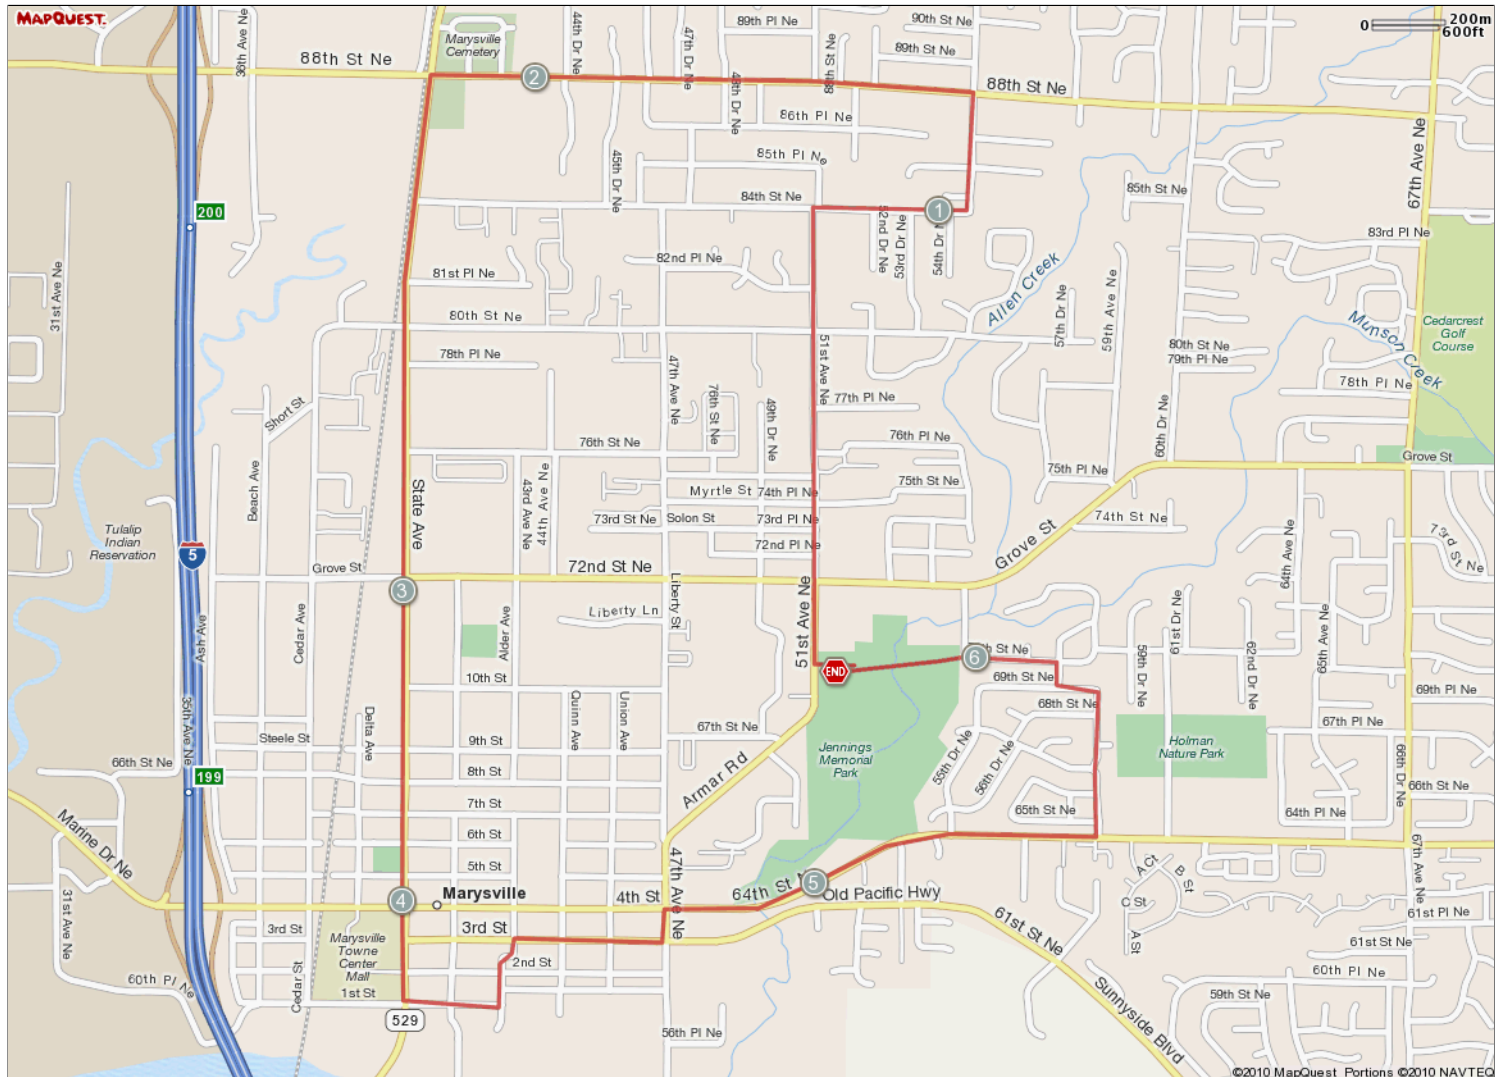

ROUTE DESCRIPTION:
 No Description Provided

ROUTE DESCRIPTION:
 No Description Provided

Notes		
AT	FOR	NOTES
0.07 mi.	4784ft	Right on 51st Street/ Armar Road. Let's head to the casino! No gambling now!
0.97 mi.	1356ft	Turn right on 84th St NE.
1.23 mi.	1mi 745ft	84th St curves around to 55th Ave NE. Run to the stop sign and turn left onto 88th.
2.37 mi.	1mi 4426ft	Left to State Street. Goodbye Marathoners! We'll miss you!
4.21 mi.	845ft	Left at 1st Avenue
4.37 mi.	771ft	Left at Alder

Notes		
AT	FOR	NOTES
4.51 mi.	1305ft	Right at 3rd Street
4.76 mi.	4345ft	Left at 47th and then quick right at 64th by Little Ceasars.
5.58 mi.	1890ft	Left at 58th
5.94 mi.	-	Left on 69th then watch on right for path that leads to 70th. Left on 70th to back of park and through park to start!

ROUTE DESCRIPTION:
 No Description Provided

Notes		
AT	FOR	NOTES
0.07 mi.	➡ 4784ft	Right on 51st Street/ Armar Road. Let's head to the casino! No gambling now!
0.97 mi.	➡ 1356ft	Turn right on 84th St NE.
1.23 mi.	⬅ 1mi 745ft	84th St curves around to 55th Ave NE. Run to the stop sign and turn left onto 88th.
2.37 mi.	⬅ 1mi 4426ft	Left to State Street. Goodbye Marathoners! We'll miss you!
This segment shows [2]4.21 mi. (22,224 ft.) of your route.		

Notes		
AT	FOR	NOTES
4.21 mi.	⬅ 845ft	Left at 1st Avenue
4.37 mi.	⬅ 771ft	Left at Alder
4.51 mi.	➡ 1305ft	Right at 3rd Street
4.76 mi.	➡ 4345ft	Left at 47th and then quick right at 64th by Little Ceasars.
5.58 mi.	⬅ 1890ft	Left at 58th
5.94 mi.	➡ -	Left on 69th then watch on right for path that leads to 70th. Left on 70th to back of park and through park to start!
This segment shows [2]2.15 mi. (11,345 ft.) of your route.		