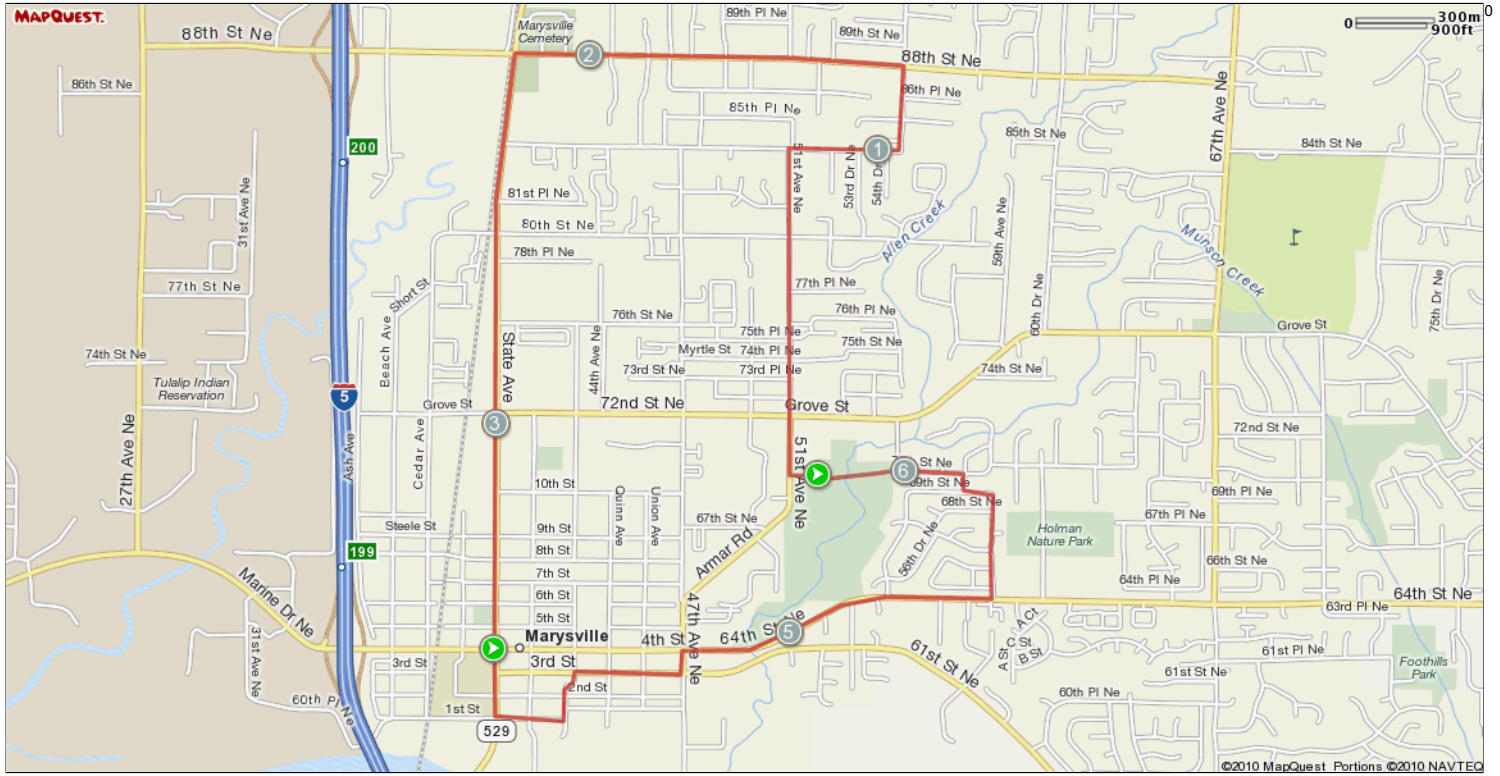

ROUTE DESCRIPTION:
 No Description Provided

ROUTE DESCRIPTION:
 No Description Provided

Notes		
AT	FOR	NOTES
0.07 mi.	4784ft	Right on 51st Street/ Armar Road. Let's head to the casino! No gambling now!
0.97 mi.	1356ft	Turn right on 84th St NE.
1.23 mi.	1mi 745ft	84th St curves around to 55th Ave NE. Run to the stop sign and turn left onto 88th.
2.37 mi.	1mi 4426ft	Left to State Street. Goodbye Marathoners! We'll miss you!
4.21 mi.	845ft	Left at 1st Avenue
4.37 mi.	771ft	Left at Alder

Notes		
AT	FOR	NOTES
4.51 mi.	1305ft	Right at 3rd Street
4.76 mi.	4345ft	Left at 47th and then quick right at 64th by Little Ceasars.
5.58 mi.	1890ft	Left at 58th
5.94 mi.	-	Left on 69th then watch on right for path that leads to 70th. Left on 70th to back of park and through park to start!

ROUTE DESCRIPTION:
 No Description Provided

Notes		
AT	FOR	NOTES
0.07 mi.	➡ 4784ft	Right on 51st Street/ Armar Road. Let's head to the casino! No gambling now!
0.97 mi.	➡ 1356ft	Turn right on 84th St NE.
1.23 mi.	⬅ 1mi 745ft	84th St curves around to 55th Ave NE. Run to the stop sign and turn left onto 88th.
2.37 mi.	⬅ 1mi 4426ft	Left to State Street. Goodbye Marathoners! We'll miss you!
This segment shows [2]4.21 mi. (22,224 ft.) of your route.		

Notes		
AT	FOR	NOTES
4.21 mi.	⬅ 845ft	Left at 1st Avenue
4.37 mi.	⬅ 771ft	Left at Alder
4.51 mi.	➡ 1305ft	Right at 3rd Street
4.76 mi.	➡ 4345ft	Left at 47th and then quick right at 64th by Little Ceasars.
5.58 mi.	⬅ 1890ft	Left at 58th
5.94 mi.	➡ -	Left on 69th then watch on right for path that leads to 70th. Left on 70th to back of park and through park to start!
This segment shows [2]2.15 mi. (11,345 ft.) of your route.		