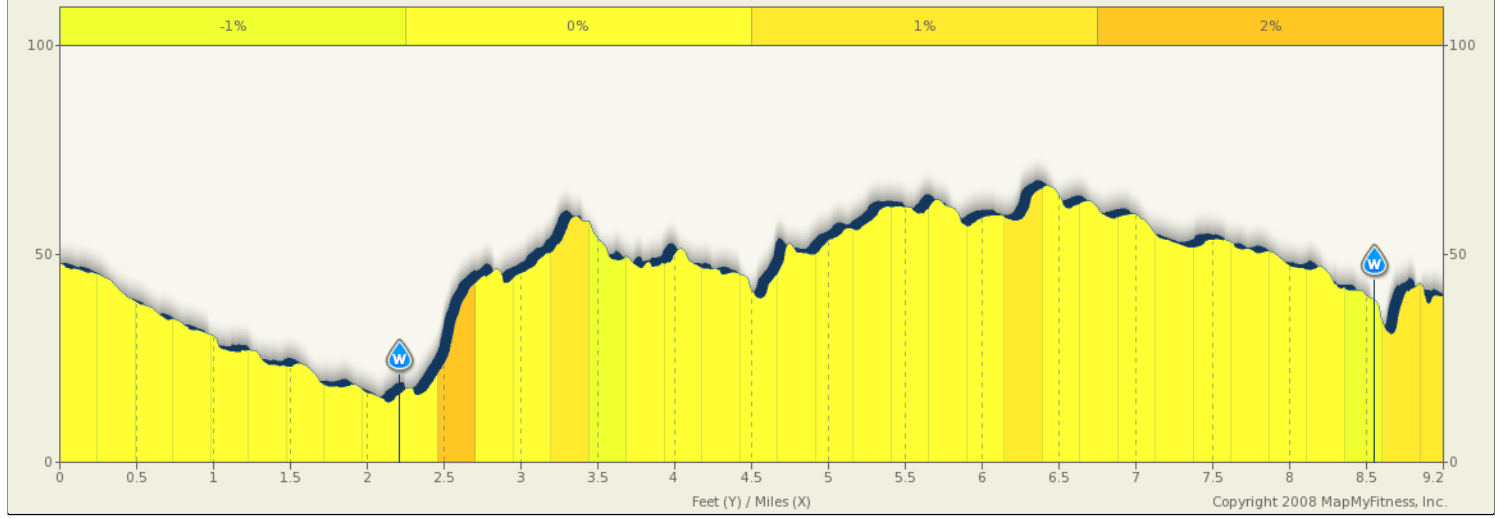

ROUTE DESCRIPTION:
No Description Provided

ROUTE DESCRIPTION:
 No Description Provided

Notes		
AT	FOR	NOTES
0.22 mi.	1mi 62ft	Left at Grove. Cross over State all the way down to Ash.
1.23 mi.	3452ft	Left on Ash Avenue
1.88 mi.	1897ft	Right on 4th down Marine View Drive. Water and bathrooms at McDonalds.
2.24 mi.	1470ft	Water
2.52 mi.	1mi 2122ft	Right at 27th...nice long straight
3.92 mi.	2mi 2850ft	Right at 88th Street. Head on back!
6.46 mi.	3642ft	Right on 67th then turn down Grove.

Notes		
AT	FOR	NOTES
7.15 mi.	973ft	Right onto Grove. Go past the elementary school and turn left.
7.34 mi.	4117ft	Left at the Elementary School
8.12 mi.	263ft	Left on 57th Drive.
8.17 mi.	2870ft	Right onto 69th and left onto 55th and out to 64th St. Just run up to the Jennings Park S Entrance and through the park to the the start.
8.71 mi.	1301ft	Water
8.96 mi.	-	Careful on the bridge. It can be slippery. Then up through the park.

ROUTE DESCRIPTION:
 No Description Provided

Notes			
AT	FOR	NOTES	
0.22 mi.	← 1mi 62ft	Left at Grove. Cross over State all the way down to Ash.	
1.23 mi.	← 3452ft	Left on Ash Avenue	
1.88 mi.	→ 1897ft	Right on 4th down Marine View Drive. Water and bathrooms at McDonalds.	
2.24 mi.	W 1470ft	Water	
2.52 mi.	→ 1mi 2122ft	Right at 27th...nice long straight	
3.92 mi.	→ 2mi 2850ft	Right at 88th Street. Head on back!	
This segment shows [2]6.46 mi. (34,129 ft.) of your route.			

Notes			
AT	FOR	NOTES	
6.46 mi.	→ 3642ft	Right on 67th then turn down Grove.	
7.15 mi.	→ 973ft	Right onto Grove. Go past the elementary school and turn left.	
7.34 mi.	← 4117ft	Left at the Elementary School	
8.12 mi.	← 263ft	Left on 57th Drive.	
8.17 mi.	→ 2870ft	Right onto 69th and left onto 55th and out to 64th St. Just run up to the Jennings Park S Entrance and through the park to the the start.	
8.71 mi.	W 1301ft	Water	
8.96 mi.	I -	Careful on the bridge. It can be slippery. Then up through the park.	
This segment shows [2]2.7 mi. (14,282 ft.) of your route.			