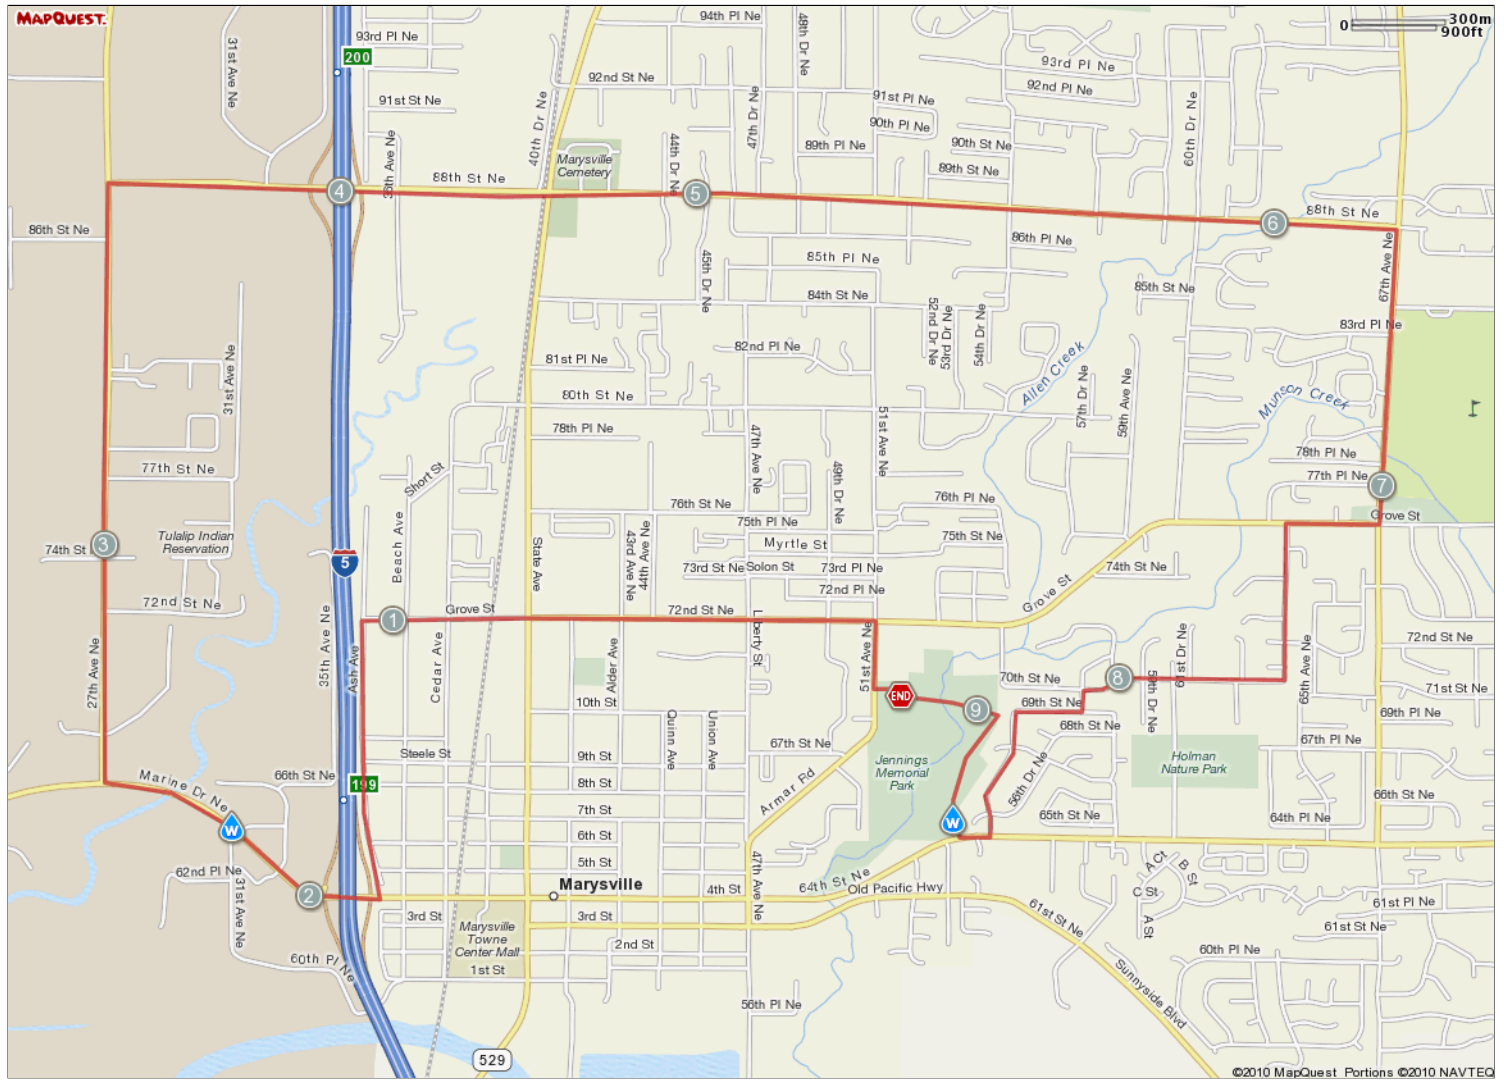

ROUTE DESCRIPTION:
No Description Provided

ROUTE DESCRIPTION:
 No Description Provided

Notes		
AT	FOR	NOTES
0.22 mi.	1mi 62ft	Left at Grove. Cross over State all the way down to Ash.
1.23 mi.	3452ft	Left on Ash Avenue
1.88 mi.	1897ft	Right on 4th down Marine View Drive. Water and bathrooms at McDonalds.
2.24 mi.	1470ft	Water
2.52 mi.	1mi 2122ft	Right at 27th...nice long straight
3.92 mi.	2mi 2850ft	Right at 88th Street. Head on back!
6.46 mi.	3642ft	Right on 67th then turn down Grove.

Notes		
AT	FOR	NOTES
7.15 mi.	973ft	Right onto Grove. Go past the elementary school and turn left.
7.34 mi.	4117ft	Left at the Elementary School
8.12 mi.	263ft	Left on 57th Drive.
8.17 mi.	2870ft	Right onto 69th and left onto 55th and out to 64th St. Just run up to the Jennings Park S Entrance and through the park to the the start.
8.71 mi.	1301ft	Water
8.96 mi.	-	Careful on the bridge. It can be slippery. Then up through the park.

ROUTE DESCRIPTION:
 No Description Provided

Notes			
AT	FOR	NOTES	
0.22 mi.	← 1mi 62ft	Left at Grove. Cross over State all the way down to Ash.	
1.23 mi.	← 3452ft	Left on Ash Avenue	
1.88 mi.	→ 1897ft	Right on 4th down Marine View Drive. Water and bathrooms at McDonalds.	
2.24 mi.	W 1470ft	Water	
2.52 mi.	→ 1mi 2122ft	Right at 27th...nice long straight	
3.92 mi.	→ 2mi 2850ft	Right at 88th Street. Head on back!	
This segment shows [2]6.46 mi. (34,129 ft.) of your route.			

Notes			
AT	FOR	NOTES	
6.46 mi.	→ 3642ft	Right on 67th then turn down Grove.	
7.15 mi.	→ 973ft	Right onto Grove. Go past the elementary school and turn left.	
7.34 mi.	← 4117ft	Left at the Elementary School	
8.12 mi.	← 263ft	Left on 57th Drive.	
8.17 mi.	→ 2870ft	Right onto 69th and left onto 55th and out to 64th St. Just run up to the Jennings Park S Entrance and through the park to the the start.	
8.71 mi.	W 1301ft	Water	
8.96 mi.	I -	Careful on the bridge. It can be slippery. Then up through the park.	
This segment shows [2]2.7 mi. (14,282 ft.) of your route.			