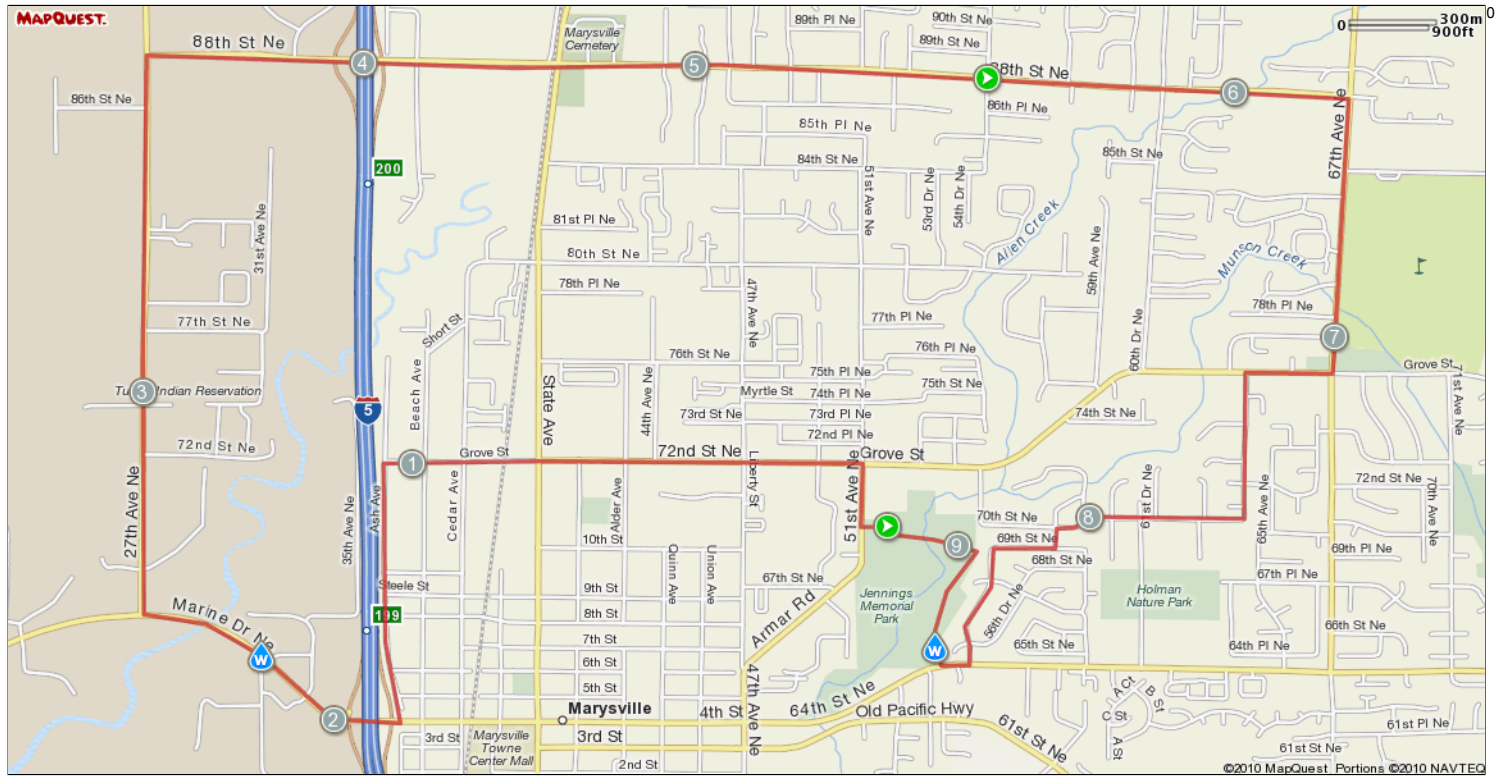

ROUTE DESCRIPTION:
No Description Provided

ROUTE DESCRIPTION:
 No Description Provided

Notes		
AT	FOR	NOTES
0.22 mi.	1mi 62ft	Left at Grove. Cross over State all the way down to Ash.
1.23 mi.	3452ft	Left on Ash Avenue
1.88 mi.	1897ft	Right on 4th down Marine View Drive. Water and bathrooms at McDonalds.
2.24 mi.	1470ft	Water
2.52 mi.	1mi 2122ft	Right at 27th...nice long straight
3.92 mi.	2mi 2850ft	Right at 88th Street. Head on back!
6.46 mi.	3642ft	Right on 67th then turn down Grove.

Notes		
AT	FOR	NOTES
7.15 mi.	973ft	Right onto Grove. Go past the elementary school and turn left.
7.34 mi.	4117ft	Left at the Elementary School
8.12 mi.	263ft	Left on 57th Drive.
8.17 mi.	2870ft	Right onto 69th and left onto 55th and out to 64th St. Just run up to the Jennings Park S Entrance and through the park to the the start.
8.71 mi.	1301ft	Water
8.96 mi.	-	Careful on the bridge. It can be slippery. Then up through the park.

ROUTE DESCRIPTION:
 No Description Provided

Notes			
AT	FOR	NOTES	
0.22 mi.	← 1mi 62ft	Left at Grove. Cross over State all the way down to Ash.	
1.23 mi.	← 3452ft	Left on Ash Avenue	
1.88 mi.	→ 1897ft	Right on 4th down Marine View Drive. Water and bathrooms at McDonalds.	
2.24 mi.	W 1470ft	Water	
2.52 mi.	→ 1mi 2122ft	Right at 27th...nice long straight	
3.92 mi.	→ 2mi 2850ft	Right at 88th Street. Head on back!	
This segment shows [2]6.46 mi. (34,129 ft.) of your route.			

Notes			
AT	FOR	NOTES	
6.46 mi.	→ 3642ft	Right on 67th then turn down Grove.	
7.15 mi.	→ 973ft	Right onto Grove. Go past the elementary school and turn left.	
7.34 mi.	← 4117ft	Left at the Elementary School	
8.12 mi.	← 263ft	Left on 57th Drive.	
8.17 mi.	→ 2870ft	Right onto 69th and left onto 55th and out to 64th St. Just run up to the Jennings Park S Entrance and through the park to the the start.	
8.71 mi.	W 1301ft	Water	
8.96 mi.	I -	Careful on the bridge. It can be slippery. Then up through the park.	
This segment shows [2]2.7 mi. (14,282 ft.) of your route.			