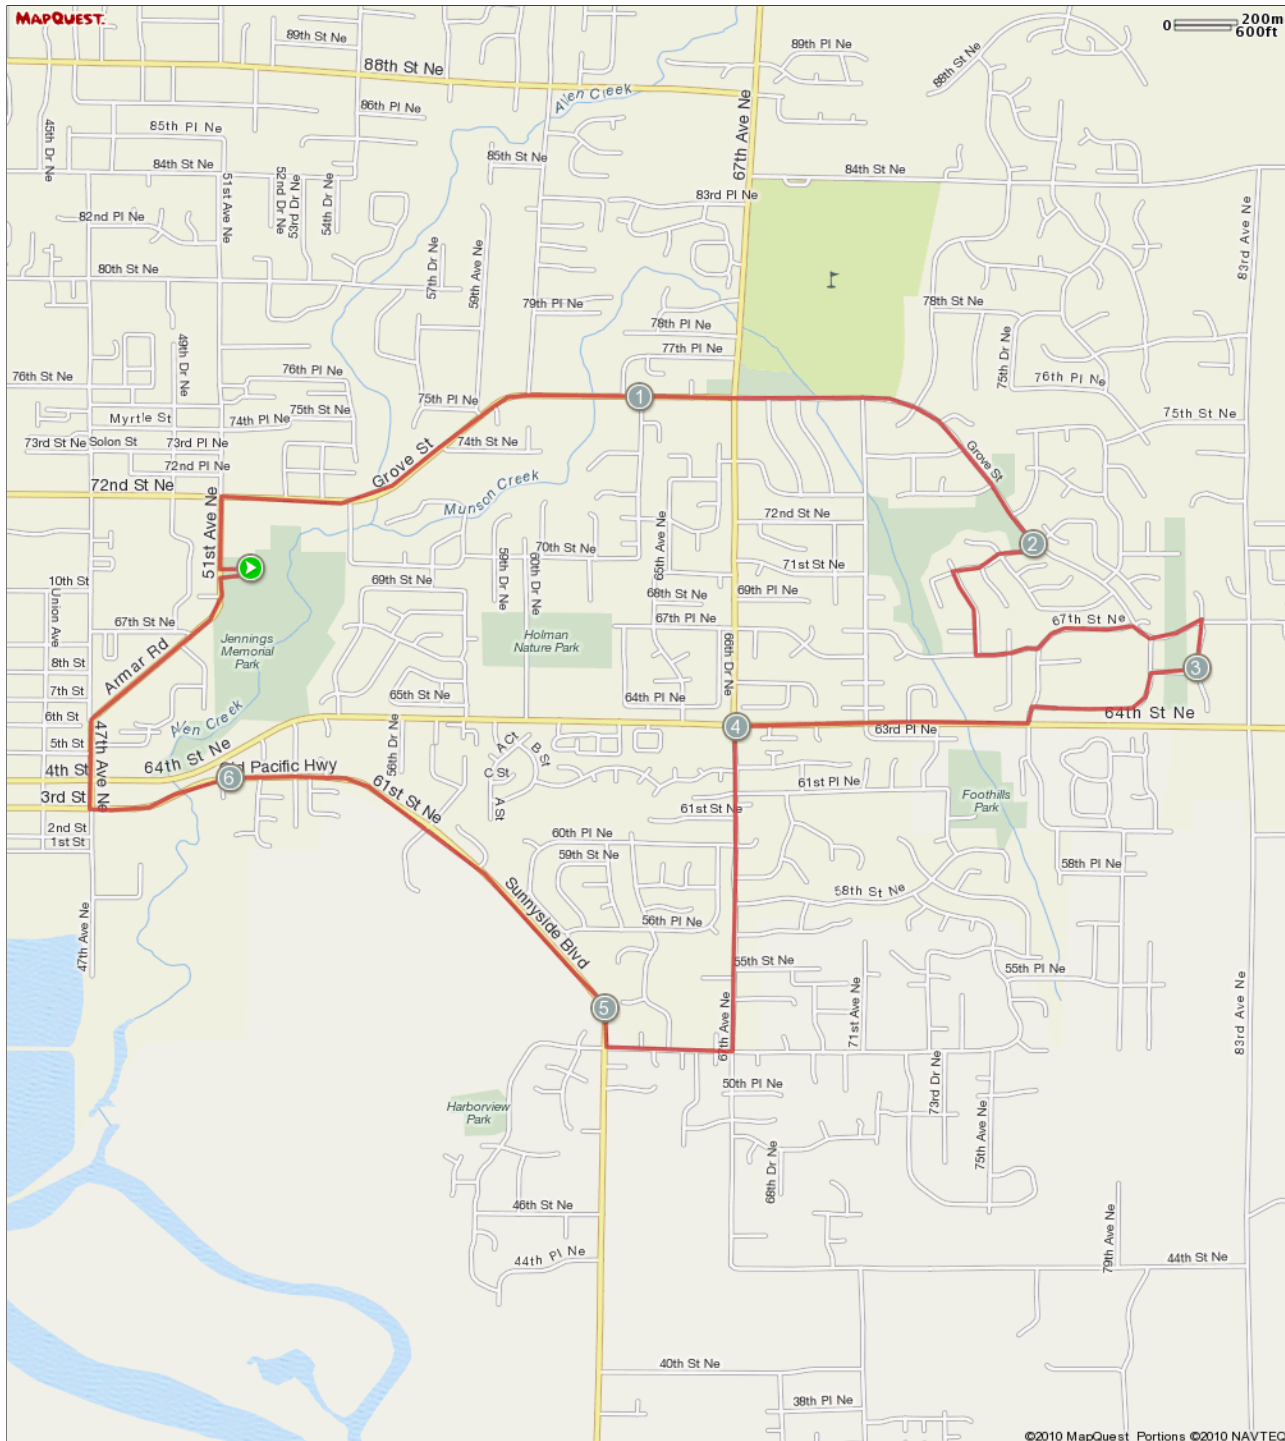

ROUTE DESCRIPTION:
 No Description Provided

Notes		
AT	FOR	NOTES
0.06 mi.	881ft	Out the park to the right!
0.23 mi.	1mi 4356ft	Right at Grove and head to the hills!
2.05 mi.	934ft	Right on 70th St NE. You have to watch because turns come quickly!
2.23 mi.	1065ft	Right on 74th Dr. NE
2.43 mi.	643ft	Right on 67th Street NE
2.55 mi.	1078ft	Follow around to left

Notes		
AT	FOR	NOTES
2.76 mi.	820ft	Right on Grove
2.91 mi.	607ft	Right on 81st
3.03 mi.	470ft	Right on 66th
3.12 mi.	1508ft	Left on Grove/79th Drive
3.4 mi.	209ft	Left onto 76th then quick Right onto Hickock/64th

Notes		
AT	FOR	NOTES
3.44 mi.	2987ft	Right on 64th Ave
4.01 mi.	3934ft	Left on 67th
4.75 mi.	1284ft	Right on 52nd Street
5 mi.	1mi 1758ft	Right on Sunnyside Blvd
6.33 mi.	-	Right onto 47th

Notes		
AT	FOR	NOTES
0.06 mi.	➔ 881ft	Out the park to the right!
0.23 mi.	➔ 1mi 4356ft	Right at Grove and head to the hills!
2.05 mi.	➔ 934ft	Right on 70th St NE. You have to watch because turns come quickly!
2.23 mi.	➔ 1065ft	Right on 74th Dr. NE
2.43 mi.	➔ 643ft	Right on 67th Street NE
2.55 mi.	➔ 1078ft	Follow around to left
2.76 mi.	➔ 820ft	Right on Grove
2.91 mi.	➔ 607ft	Right on 81st
3.03 mi.	➔ 470ft	Right on 66th
3.12 mi.	➔ 1508ft	Left on Grove/79th Drive
3.4 mi.	➔ 209ft	Left onto 76th then quick Right onto Hickock/64th
3.44 mi.	➔ 2987ft	Right on 64th Ave
4.01 mi.	➔ 3934ft	Left on 67th
4.75 mi.	➔ 1284ft	Right on 52nd Street
5 mi.	➔ 1mi 1758ft	Right on Sunnyside Blvd
6.33 mi.	➔ -	Right onto 47th