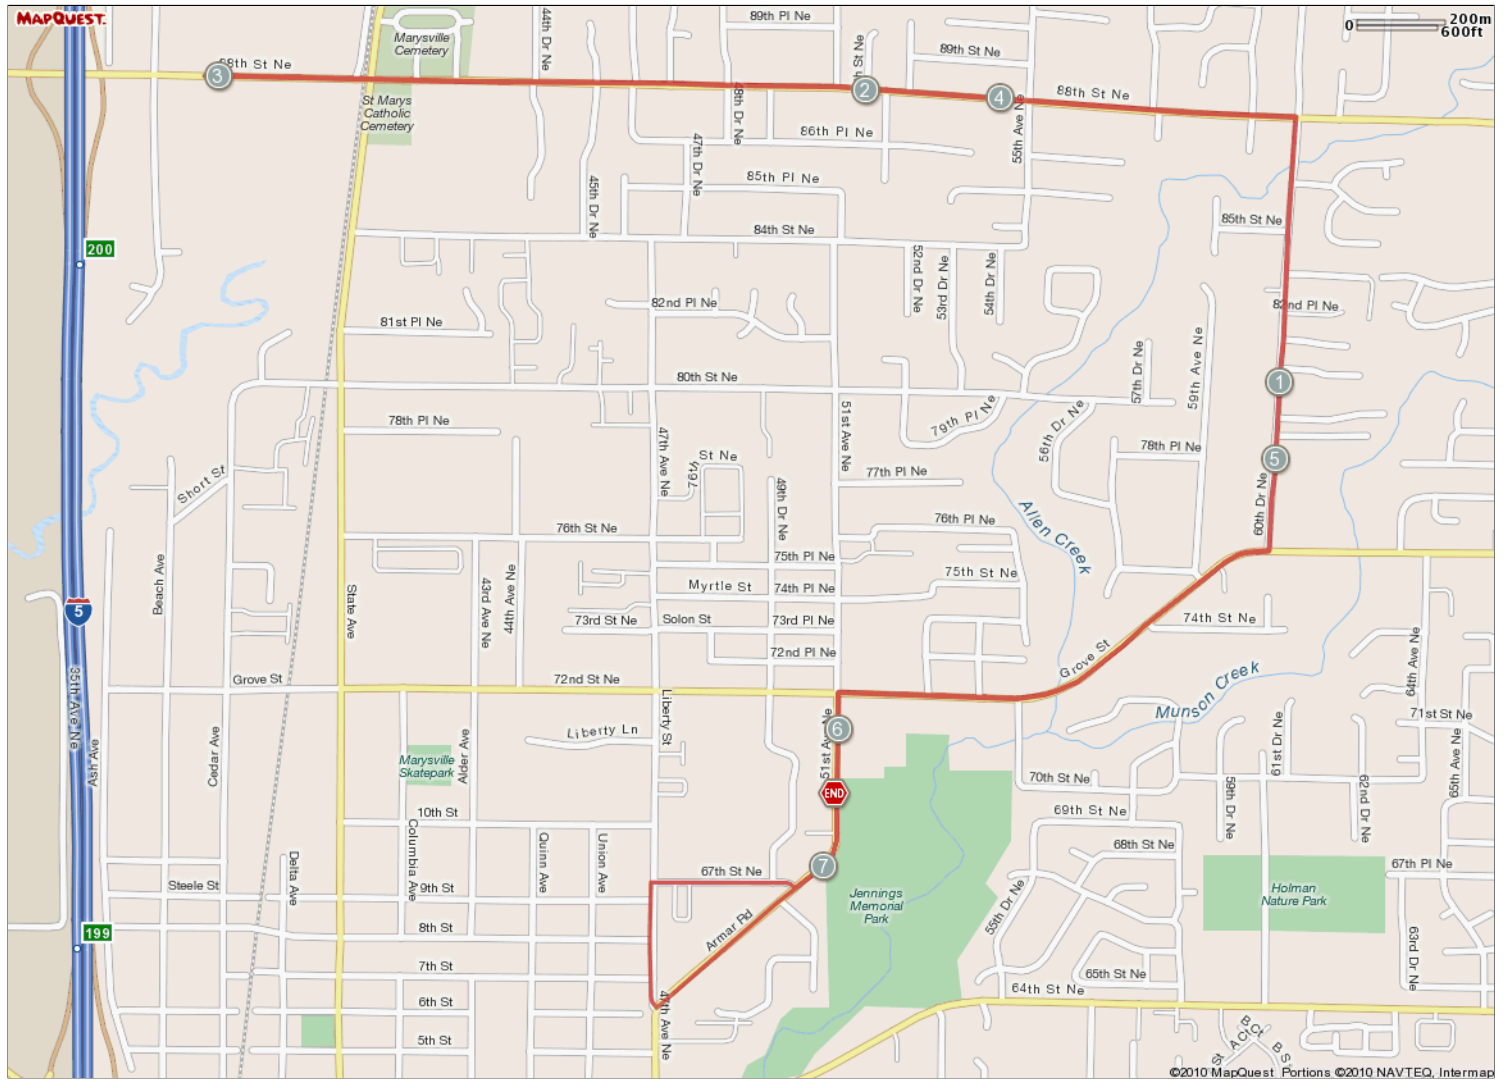

ROUTE DESCRIPTION:
 No Description Provided

ROUTE DESCRIPTION:
No Description Provided

Notes		
AT	FOR	NOTES
1.55 mi.	5mi 101ft	Turn left at 88th St NE
6.57 mi.	1092ft	Turn right at 47th Ave NE/ Liberty St
6.78 mi.	1062ft	Turn right at 67th St NE
6.98 mi.	-	Turn left at Arlington- Marysville Rd/ Armar Rd Continue to follow Armar Rd

Notes		
AT	FOR	NOTES

ROUTE DESCRIPTION:
 No Description Provided

Notes			
AT	FOR	NOTES	
1.55 mi.	←	5mi 101ft	Turn left at 88th St NE
6.57 mi.	→	1092ft	Turn right at 47th Ave NE/ Liberty St
This segment shows [2]6.58 mi. (34,756 ft.) of your route.			

Notes			
AT	FOR	NOTES	
6.78 mi.	→	1062ft	Turn right at 67th St NE
6.98 mi.	←	-	Turn left at Arlington- Marysville Rd/ Armar Rd Continue to follow Armar Rd
This segment shows [2]0.58 mi. (3,073 ft.) of your route.			