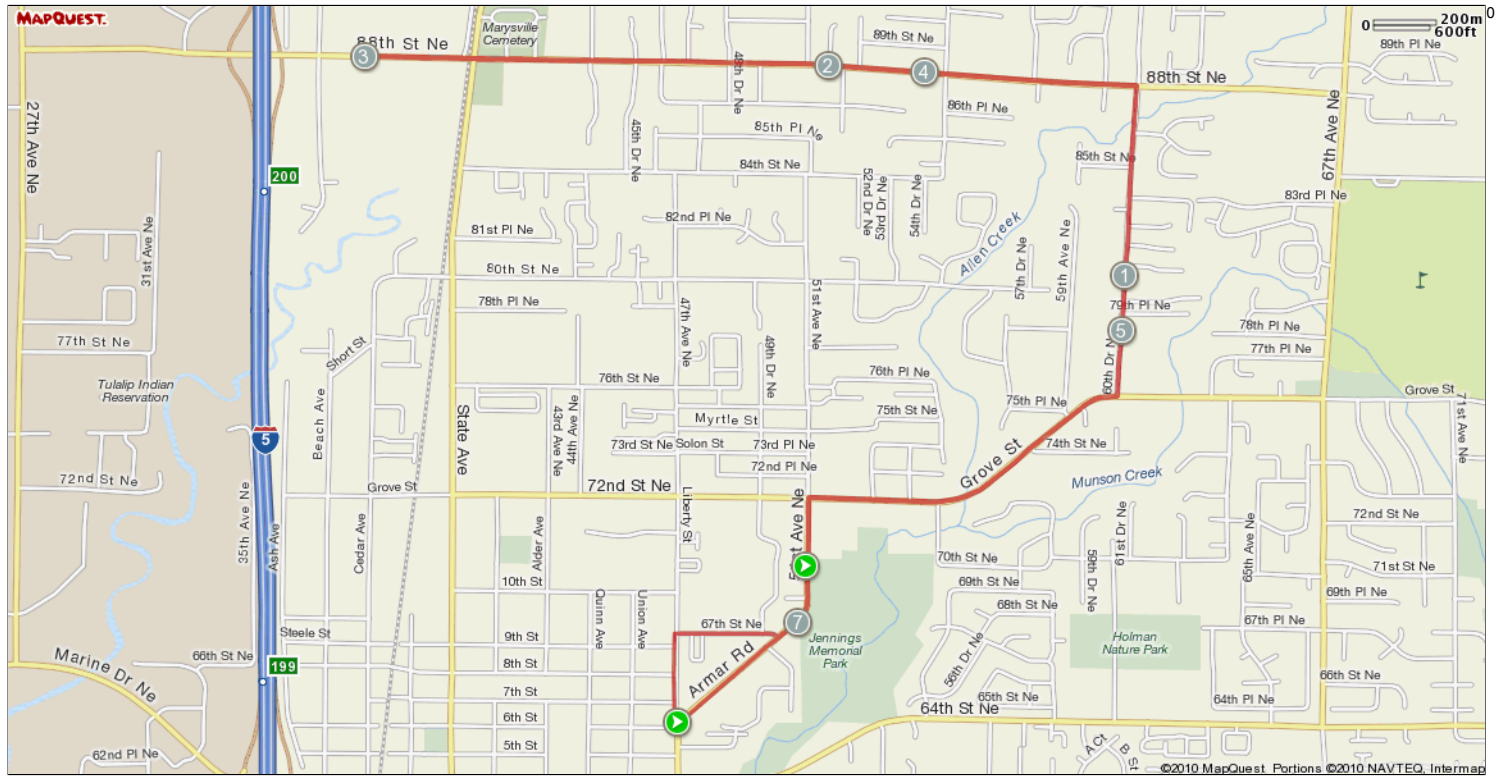

ROUTE DESCRIPTION:
 No Description Provided

ROUTE DESCRIPTION:
No Description Provided

Notes		
AT	FOR	NOTES
1.55 mi.	5mi 101ft	Turn left at 88th St NE
6.57 mi.	1092ft	Turn right at 47th Ave NE/ Liberty St
6.78 mi.	1062ft	Turn right at 67th St NE
6.98 mi.	-	Turn left at Arlington- Marysville Rd/ Armar Rd Continue to follow Armar Rd

Notes		
AT	FOR	NOTES

ROUTE DESCRIPTION:
 No Description Provided

Notes			
AT	FOR	NOTES	
1.55 mi.	←	5mi 101ft	Turn left at 88th St NE
6.57 mi.	→	1092ft	Turn right at 47th Ave NE/ Liberty St
This segment shows [2]6.58 mi. (34,756 ft.) of your route.			

Notes			
AT	FOR	NOTES	
6.78 mi.	→	1062ft	Turn right at 67th St NE
6.98 mi.	←	-	Turn left at Arlington- Marysville Rd/ Armar Rd Continue to follow Armar Rd
This segment shows [2]0.58 mi. (3,073 ft.) of your route.			