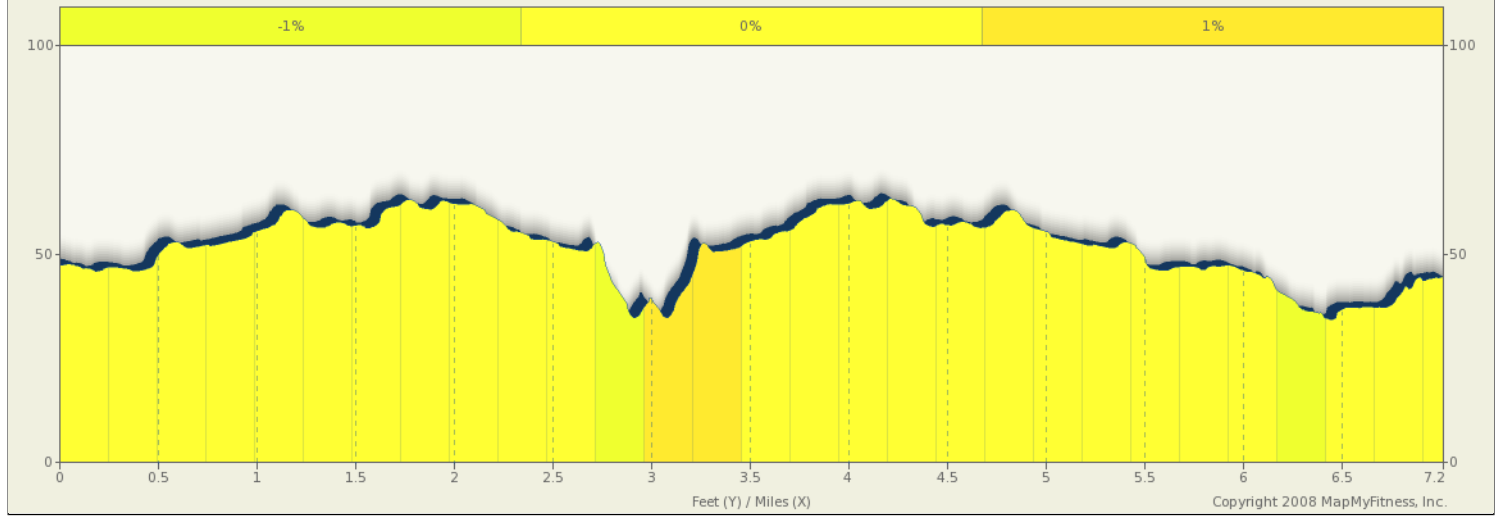

ROUTE DESCRIPTION:
 No Description Provided

ROUTE DESCRIPTION:
No Description Provided

Notes		
AT	FOR	NOTES
1.55 mi.	5mi 101ft	Turn left at 88th St NE
6.57 mi.	1092ft	Turn right at 47th Ave NE/ Liberty St
6.78 mi.	1062ft	Turn right at 67th St NE
6.98 mi.	-	Turn left at Arlington- Marysville Rd/ Armar Rd Continue to follow Armar Rd

Notes		
AT	FOR	NOTES

ROUTE DESCRIPTION:
 No Description Provided

Notes			
AT	FOR	NOTES	
1.55 mi.	←	5mi 101ft	Turn left at 88th St NE
6.57 mi.	→	1092ft	Turn right at 47th Ave NE/ Liberty St
This segment shows [2]6.58 mi. (34,756 ft.) of your route.			

Notes			
AT	FOR	NOTES	
6.78 mi.	→	1062ft	Turn right at 67th St NE
6.98 mi.	←	-	Turn left at Arlington- Marysville Rd/ Armar Rd Continue to follow Armar Rd
This segment shows [2]0.58 mi. (3,073 ft.) of your route.			